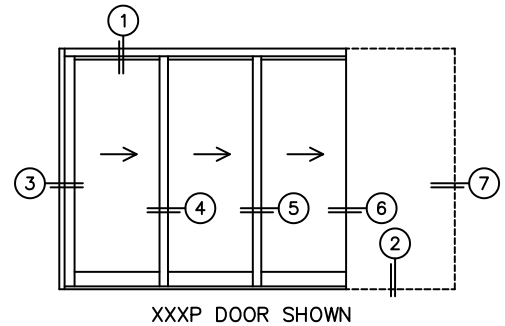

CALCULATED VALUES (FLEETWOOD SUPPLIED)

C(POCKET WIDTH)

N/A

D(NET FRAME WIDTH)

NOTES:

(USE RULER TO SCALE DIMENSIONS IN INCHES)

SCALE: 1/4

XXXP DOOR SHOWN

3 LOCK JAMB

4 INTERLOCKERS

5 INTERLOCKERS

6 POCKET INTERLOCKERS

7 POCKET JAMB

*CAUTION: WHEN CONSTRUCTING POCKET NOTE THAT DAYLIGHT WIDTH DOES NOT INCLUDE 1" SET BACK FOR POST INTERLOCKER.