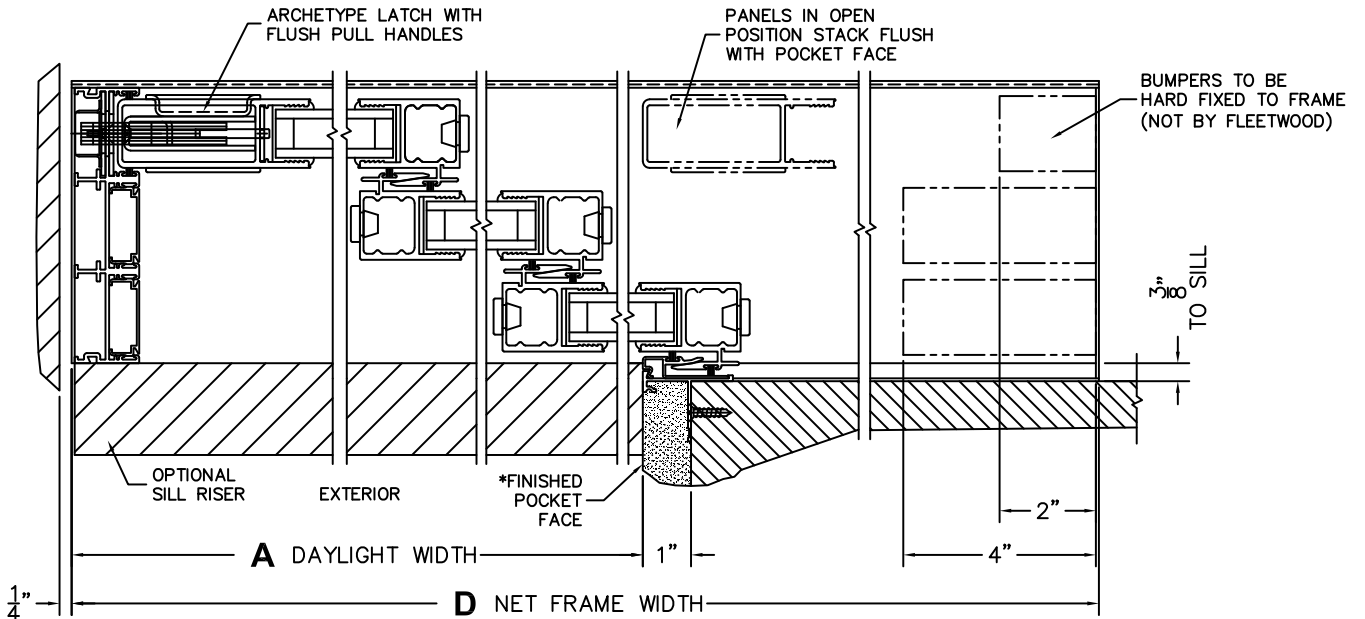

CALCULATED VALUES (FLEETWOOD SUPPLIED)

C(POCKET WIDTH)

N/A

D(NET FRAME WIDTH)

NOTES:

(USE RULER TO SCALE DIMENSIONS IN INCHES)

SCALE: 1/4

XXXP DOOR SHOWN

3 LOCK JAMB

4 INTERLOCKERS

5 INTERLOCKERS

6 POCKET INTERLOCKERS

7 POCKET JAMB

*CAUTION: WHEN CONSTRUCTING POCKET NOTE THAT DAYLIGHT WIDTH DOES NOT INCLUDE 1" SET BACK FOR POST INTERLOCKER.