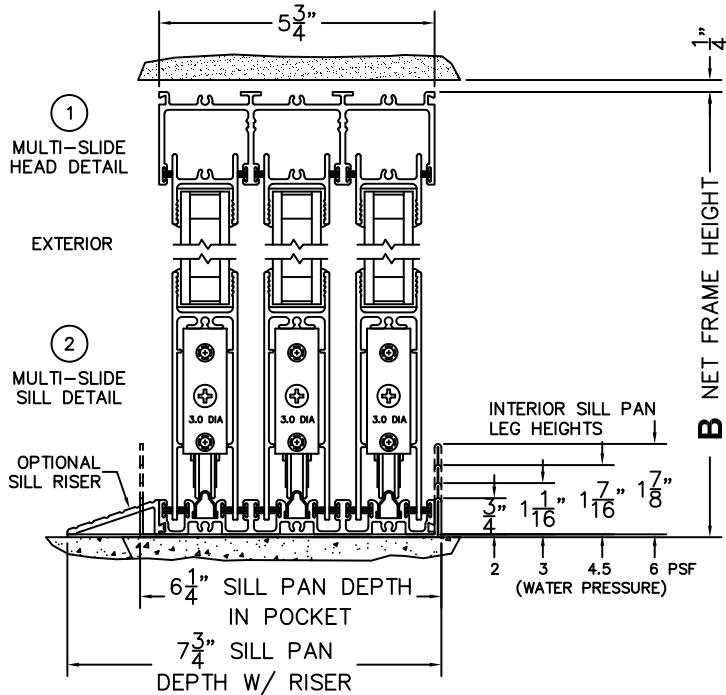

CALCULATED VALUES (FLEETWOOD SUPPLIED)

C(POCKET WIDTH)

N/A

D(NET FRAME WIDTH)

NOTES:

(USE RULER TO SCALE DIMENSIONS IN INCHES)

SCALE: 1/4

XXXP DOOR SHOWN

3 LOCK JAMB

4 INTERLOCKERS

5 INTERLOCKERS

6 POCKET INTERLOCKERS

7 POCKET JAMB

*CAUTION: WHEN CONSTRUCTING POCKET NOTE THAT DAYLIGHT WIDTH DOES NOT INCLUDE 1" SET BACK FOR POST INTERLOCKER.