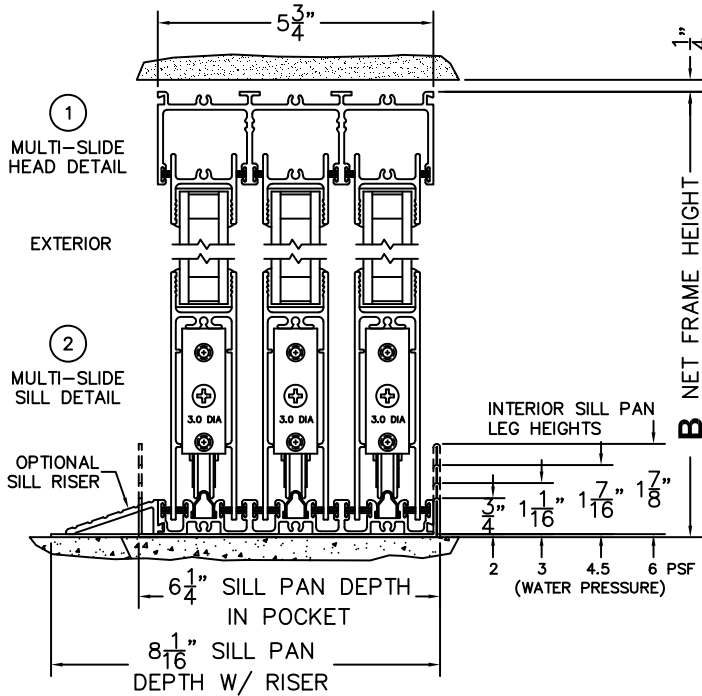

CALCULATED VALUES (FLEETWOOD SUPPLIED)

C(POCKET WIDTH)

D(NET FRAME WIDTH)

NOTES:

(USE RULER TO SCALE DIMENSIONS IN INCHES)

SCALE: 1/4"

XXXXP DOOR SHOWN

*CAUTION: WHEN CONSTRUCTING POCKET NOTE THAT DAYLIGHT WIDTH DOES NOT INCLUDE 1" SET BACK FOR POST INTERLOCKER.