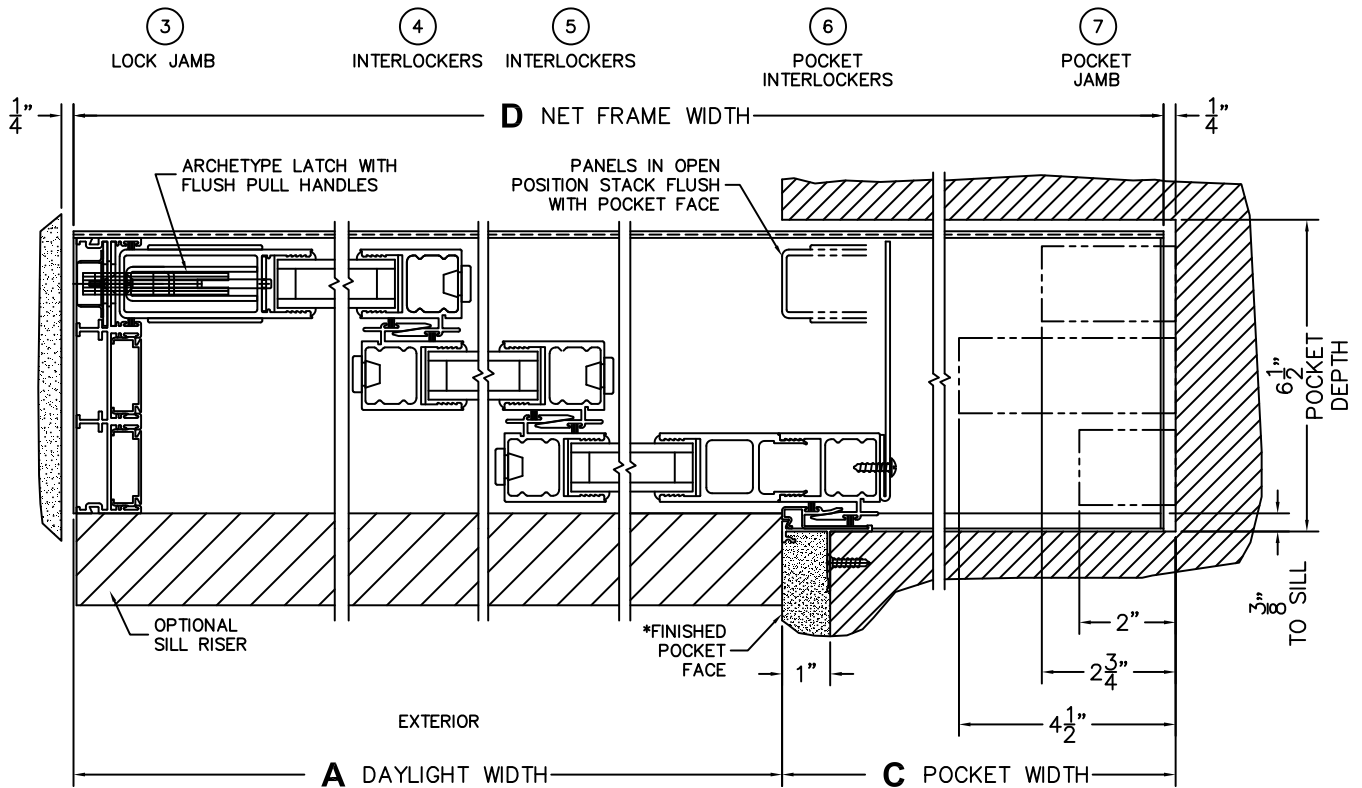

CALCULATED VALUES (FLEETWOOD SUPPLIED)

C(POCKET WIDTH)

D(NET FRAME WIDTH)

NOTES:

(USE RULER TO SCALE DIMENSIONS IN INCHES)

SCALE: 1/4"

XXXXP DOOR SHOWN

*CAUTION: WHEN CONSTRUCTING POCKET NOTE THAT DAYLIGHT WIDTH DOES NOT INCLUDE 1" SET BACK FOR POST INTERLOCKER.