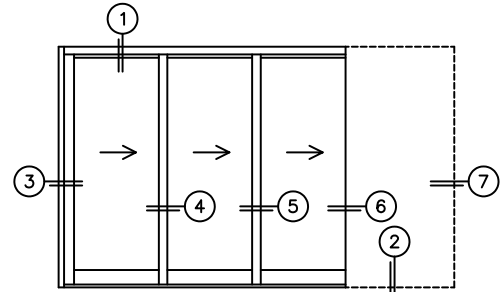

CALCULATED VALUES (FLEETWOOD SUPPLIED)

C(POCKET WIDTH)

D(NET FRAME WIDTH)

NOTES:

(USE RULER TO SCALE DIMENSIONS IN INCHES)

SCALE: 1/4"

XXXXP DOOR SHOWN

*CAUTION: WHEN CONSTRUCTING POCKET NOTE THAT DAYLIGHT WIDTH DOES NOT INCLUDE 1" SET BACK FOR POST INTERLOCKER.