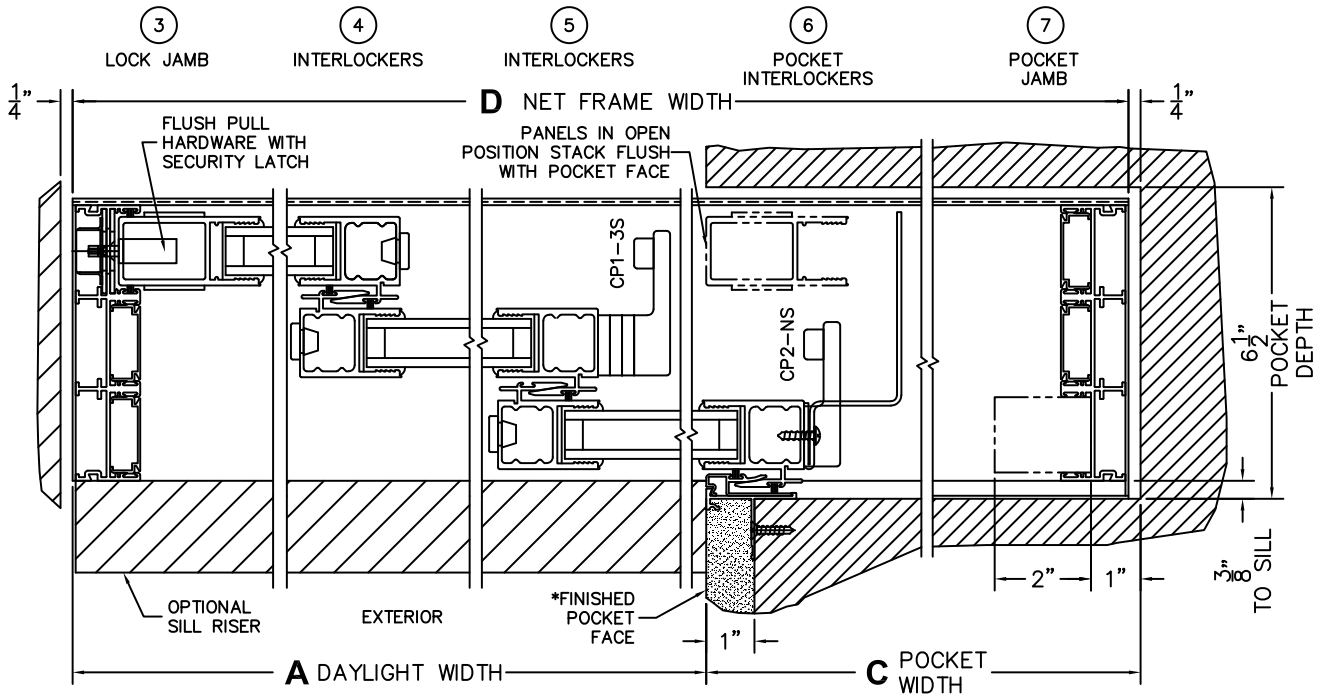

CALCULATED VALUES (FLEETWOOD SUPPLIED)

C(POCKET WIDTH)

D(NET FRAME WIDTH)

NOTES:

(USE RULER TO SCALE DIMENSIONS IN INCHES)

SCALE: 1/4

XXXXP DOOR SHOWN

*CAUTION: WHEN CONSTRUCTING POCKET NOTE THAT DAYLIGHT WIDTH DOES NOT INCLUDE 1" SET BACK FOR POST INTERLOCKER.