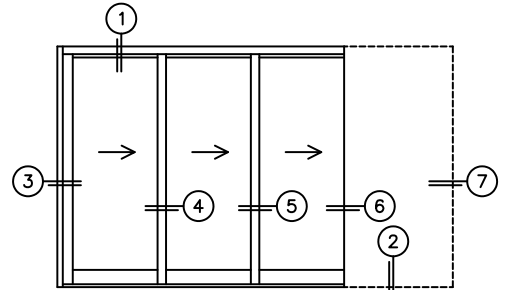

CALCULATED VALUES (FLEETWOOD SUPPLIED)

C(POCKET WIDTH)

D(NET FRAME WIDTH)

NOTES:

(USE RULER TO SCALE DIMENSIONS IN INCHES)

SCALE: 1/4

XXXXP DOOR SHOWN

*CAUTION: WHEN CONSTRUCTING POCKET NOTE THAT DAYLIGHT WIDTH DOES NOT INCLUDE 1" SET BACK FOR POST INTERLOCKER.