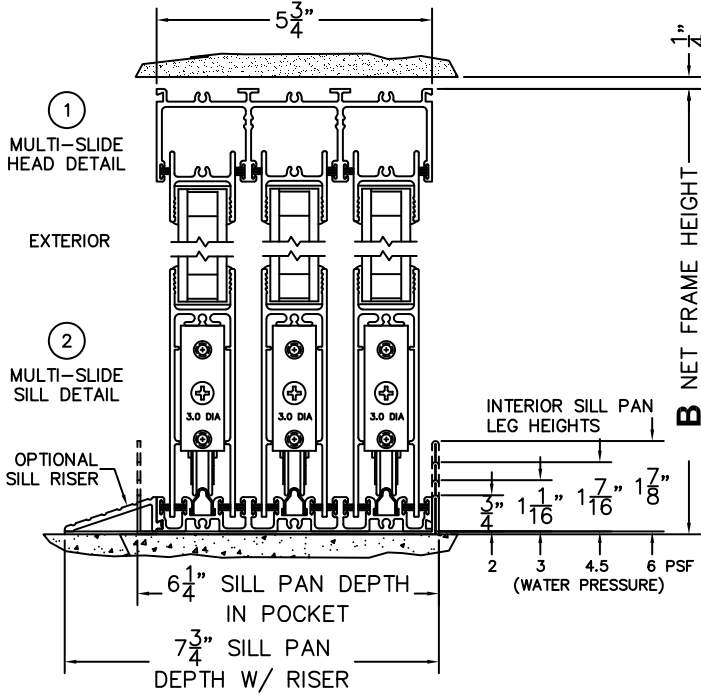

CALCULATED VALUES (FLEETWOOD SUPPLIED)

C(POCKET WIDTH)

D(NET FRAME WIDTH)

NOTES:

(USE RULER TO SCALE DIMENSIONS IN INCHES)

SCALE: 1/4

XXXXP DOOR SHOWN

*CAUTION: WHEN CONSTRUCTING POCKET NOTE THAT DAYLIGHT WIDTH DOES NOT INCLUDE 1" SET BACK FOR POST INTERLOCKER.