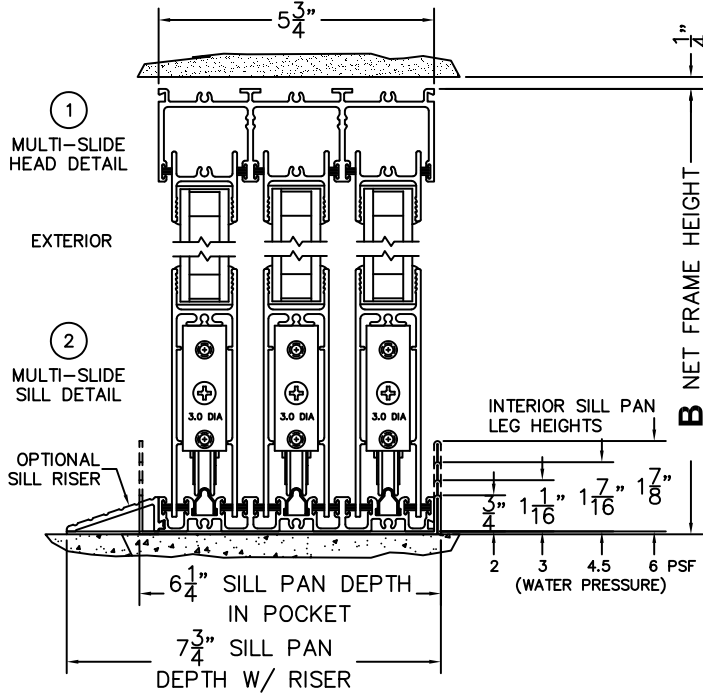

CALCULATED VALUES (FLEETWOOD SUPPLIED)

C(POCKET WIDTH)

D(NET FRAME WIDTH)

NOTES:

(USE RULER TO SCALE DIMENSIONS IN INCHES)

SCALE: 1/4

XXXX DOOR SHOWN

*CAUTION: WHEN CONSTRUCTING POCKET NOTE THAT DAYLIGHT WIDTH DOES NOT INCLUDE 1" SET BACK FOR POST INTERLOCKER.