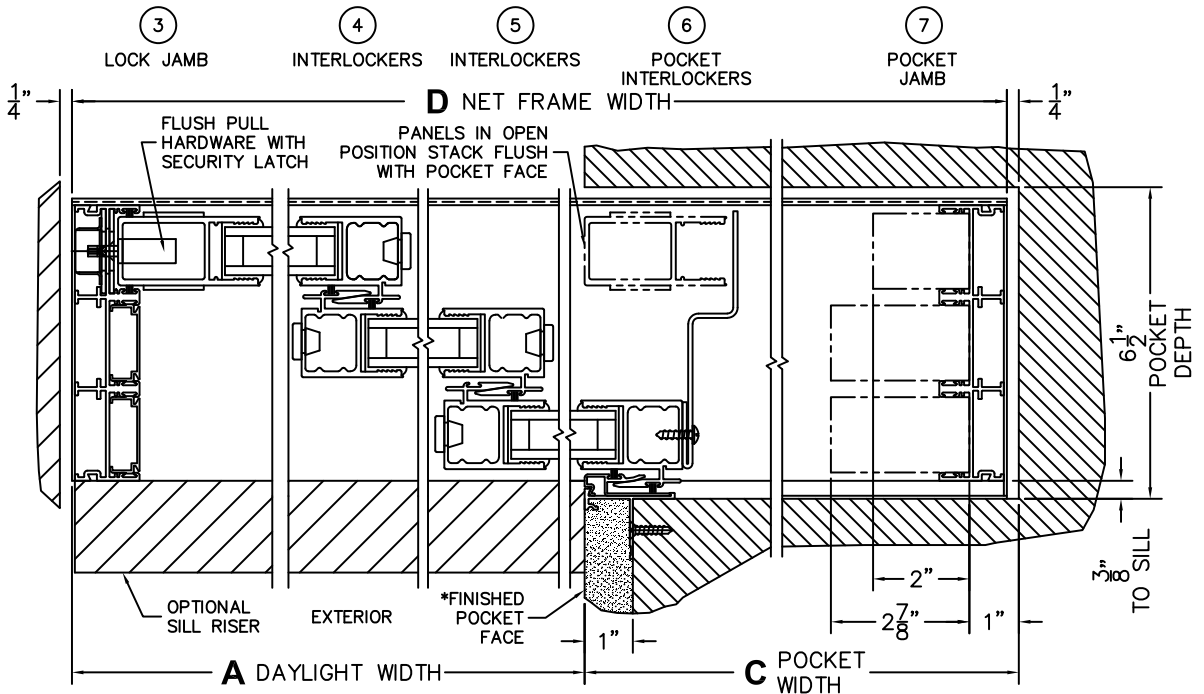

CALCULATED VALUES (FLEETWOOD SUPPLIED)

C(POCKET WIDTH)

D(NET FRAME WIDTH)

NOTES:

(USE RULER TO SCALE DIMENSIONS IN INCHES)

SCALE: 1/4

XXXX DOOR SHOWN

*CAUTION: WHEN CONSTRUCTING POCKET NOTE THAT DAYLIGHT WIDTH DOES NOT INCLUDE 1" SET BACK FOR POST INTERLOCKER.