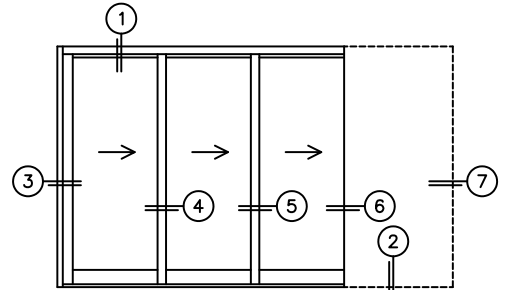

CALCULATED VALUES (FLEETWOOD SUPPLIED)

C(POCKET WIDTH)

D(NET FRAME WIDTH)

NOTES:

(USE RULER TO SCALE DIMENSIONS IN INCHES)

SCALE: 1/4

XXXX DOOR SHOWN

*CAUTION: WHEN CONSTRUCTING POCKET NOTE THAT DAYLIGHT WIDTH DOES NOT INCLUDE 1" SET BACK FOR POST INTERLOCKER.