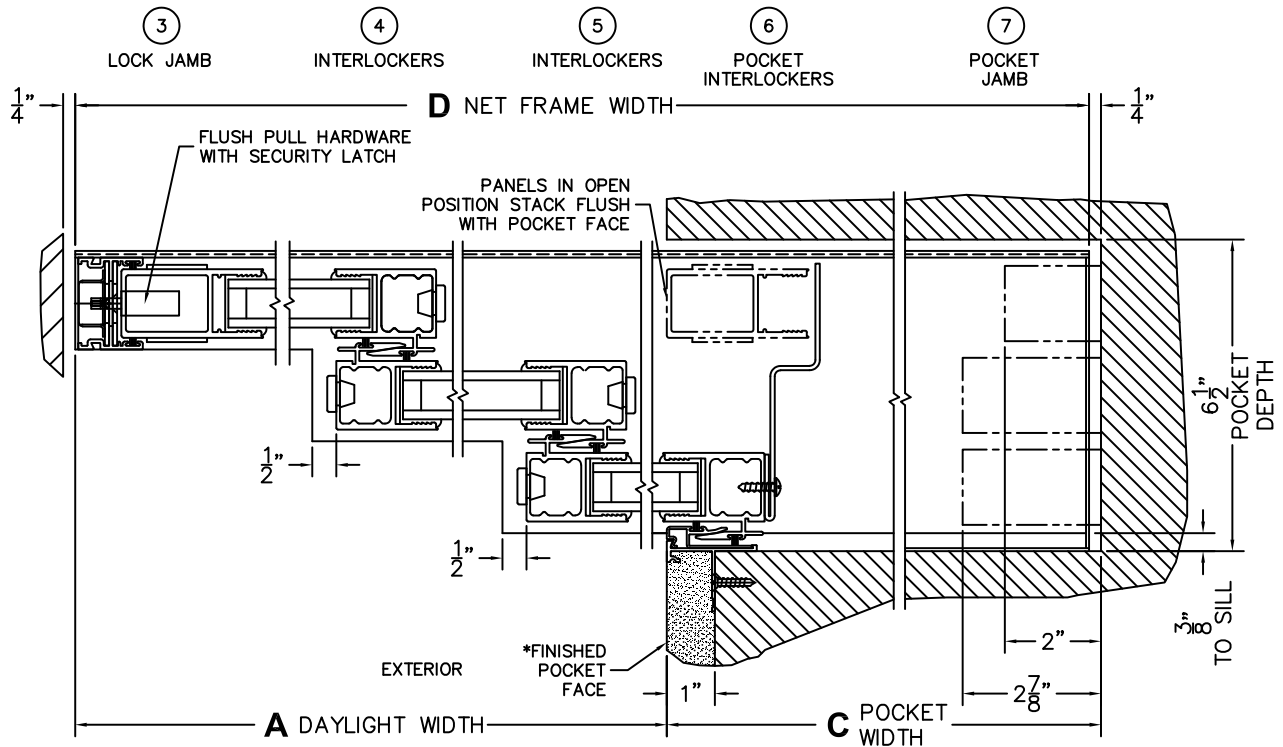

CALCULATED VALUES (FLEETWOOD SUPPLIED)

C(POCKET WIDTH)

D(NET FRAME WIDTH)

NOTES:

(USE RULER TO SCALE DIMENSIONS IN INCHES)

SCALE: 1/4

XXXP DOOR SHOWN

*CAUTION: WHEN CONSTRUCTING POCKET NOTE THAT DAYLIGHT WIDTH DOES NOT INCLUDE 1" SET BACKFOR POST INTERLOCKER.