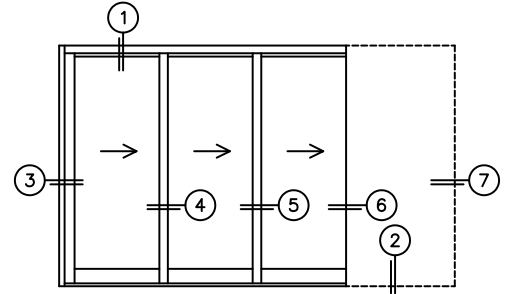

CALCULATED VALUES (FLEETWOOD SUPPLIED)

C(POCKET WIDTH)

D(NET FRAME WIDTH)

NOTES:

(USE RULER TO SCALE DIMENSIONS IN INCHES)

SCALE: 1/4

XXXP DOOR SHOWN

*CAUTION: WHEN CONSTRUCTING POCKET NOTE THAT DAYLIGHT WIDTH DOES NOT INCLUDE 1" SET BACKFOR POST INTERLOCKER.