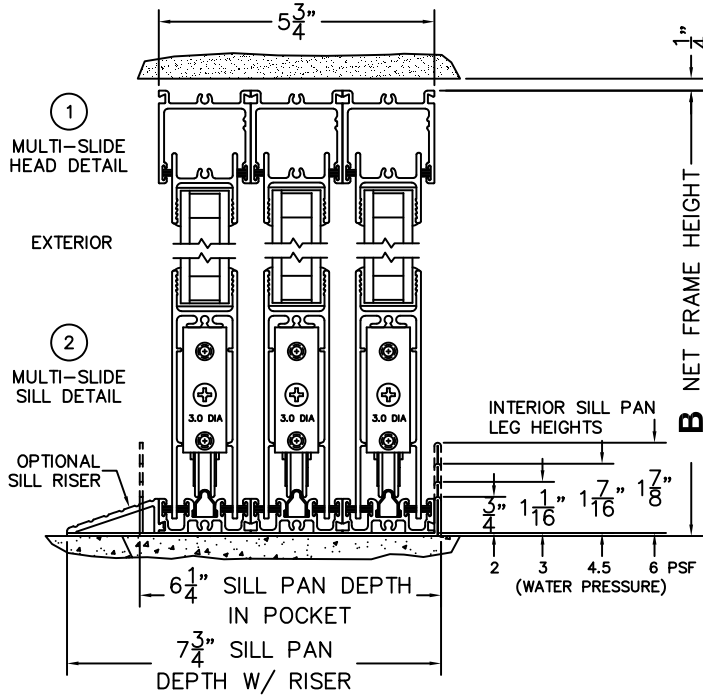

CALCULATED VALUES (FLEETWOOD SUPPLIED)

C(POCKET WIDTH)

D(NET FRAME WIDTH)

NOTES:

(USE RULER TO SCALE DIMENSIONS IN INCHES)

SCALE: 1/4

XXXP DOOR SHOWN

*CAUTION: WHEN CONSTRUCTING POCKET NOTE THAT DAYLIGHT WIDTH DOES NOT INCLUDE 1" SET BACKFOR POST INTERLOCKER.