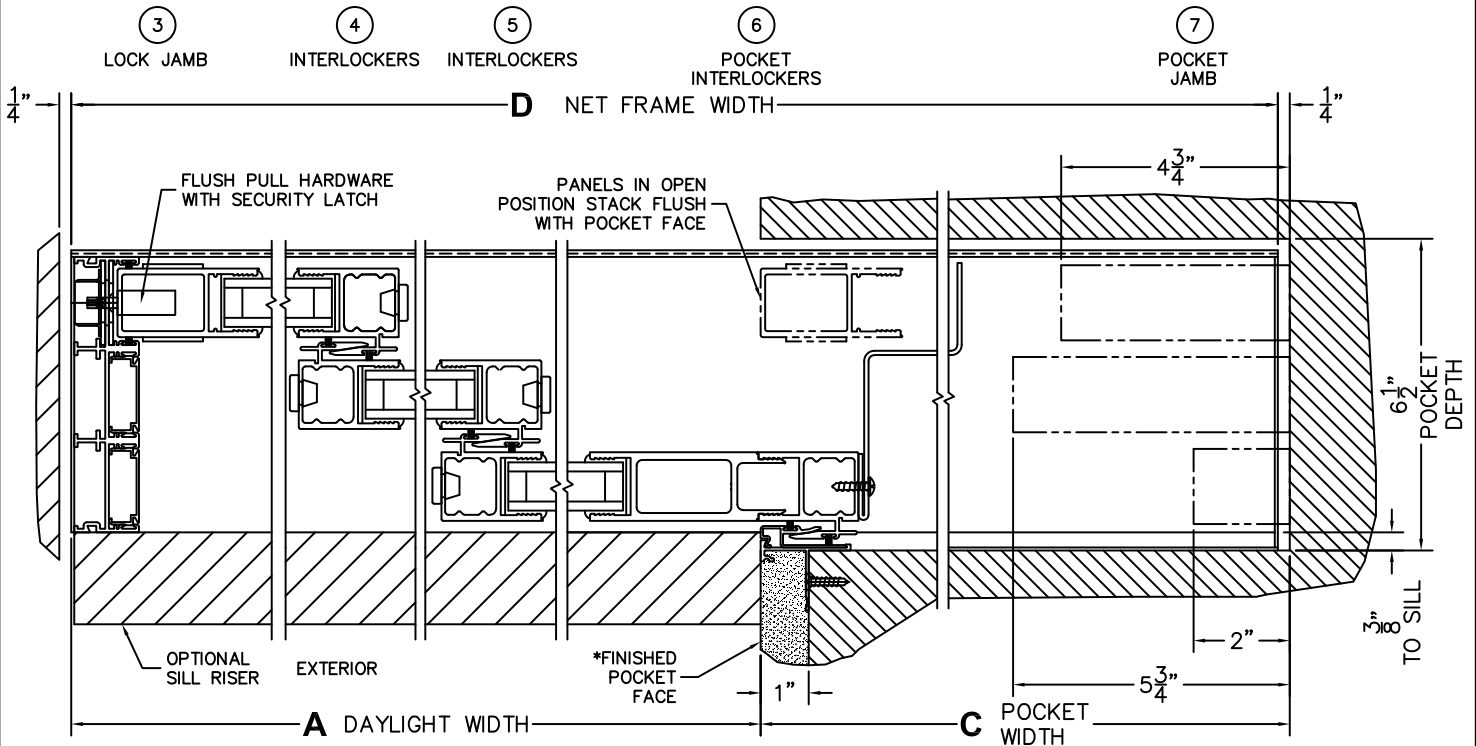

CALCULATED VALUES (FLEETWOOD SUPPLIED)

C(POCKET WIDTH)

D(NET FRAME WIDTH)

NOTES:

(USE RULER TO SCALE DIMENSIONS IN INCHES)

SCALE: 1/4

XXXXP DOOR SHOWN

*CAUTION: WHEN CONSTRUCTING POCKET NOTE THAT DAYLIGHT WIDTH DOES NOT INCLUDE 1" SET BACK FOR POST INTERLOCKER.