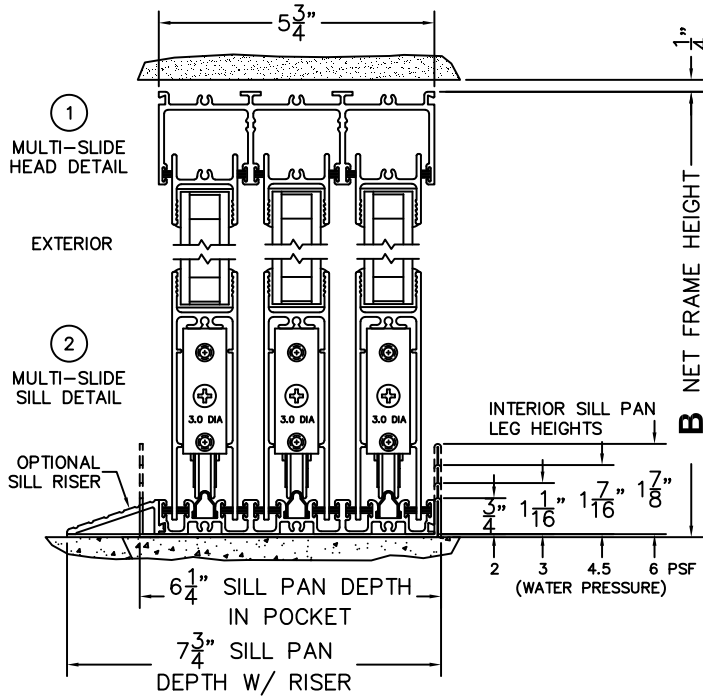

CALCULATED VALUES (FLEETWOOD SUPPLIED)

C(POCKET WIDTH)

D(NET FRAME WIDTH)

NOTES:

(USE RULER TO SCALE DIMENSIONS IN INCHES)

SCALE: 1/4

XXXXP DOOR SHOWN

*CAUTION: WHEN CONSTRUCTING POCKET NOTE THAT DAYLIGHT WIDTH DOES NOT INCLUDE 1" SET BACK FOR POST INTERLOCKER.