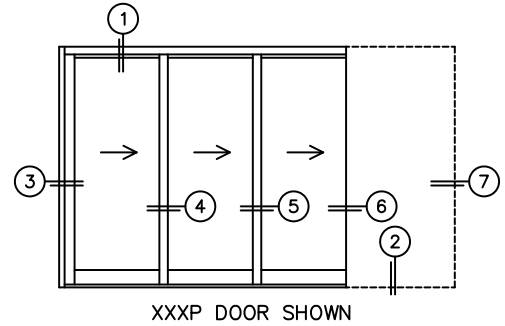

CALCULATED VALUES (FLEETWOOD SUPPLIED)

C(POCKET WIDTH)

D(NET FRAME WIDTH)

NOTES:

(USE RULER TO SCALE DIMENSIONS IN INCHES)

SCALE: 1/4

XXXXP DOOR SHOWN

*CAUTION: WHEN CONSTRUCTING POCKET NOTE THAT DAYLIGHT WIDTH DOES NOT INCLUDE 1" SET BACK FOR POST INTERLOCKER.