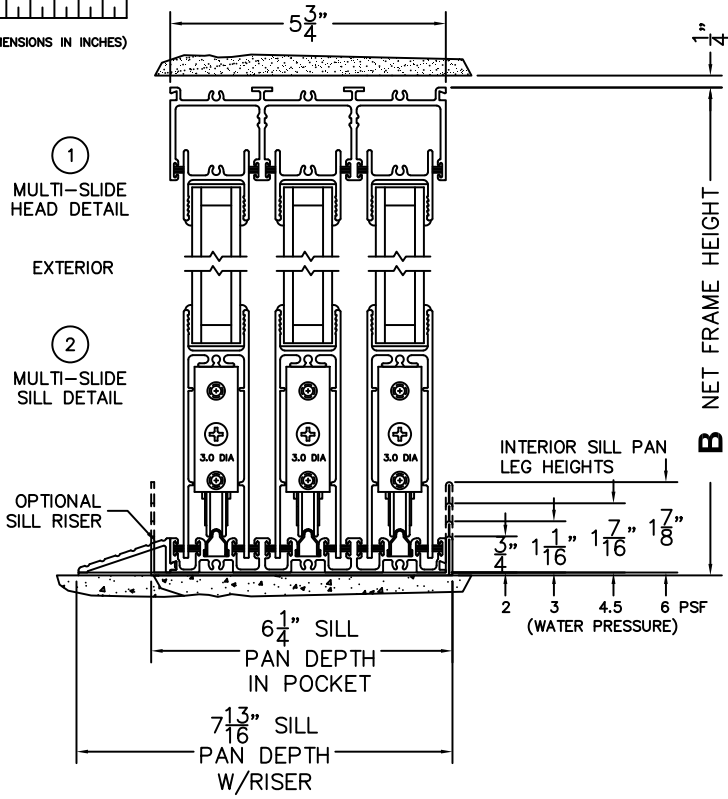

CALCULATED VALUES (FLEETWOOD SUPPLIED)

C(POCKET WIDTH)

D(NET FRAME WIDTH)

NOTES:

(USE RULER TO SCALE DIMENSIONS IN INCHES)

SCALE: 1/4

XXXX DOOR SHOWN

3
LOCK JAMB

4
INTERLOCKERS

5
INTERLOCKERS

6
POCKET
INTERLOCKERS

7
POCKET
JAMB

*CAUTION: WHEN CONSTRUCTING POCKET NOTE THAT DAYLIGHT WIDTH DOES NOT INCLUDE 1" SET BACK FOR POST INTERLOCKER.