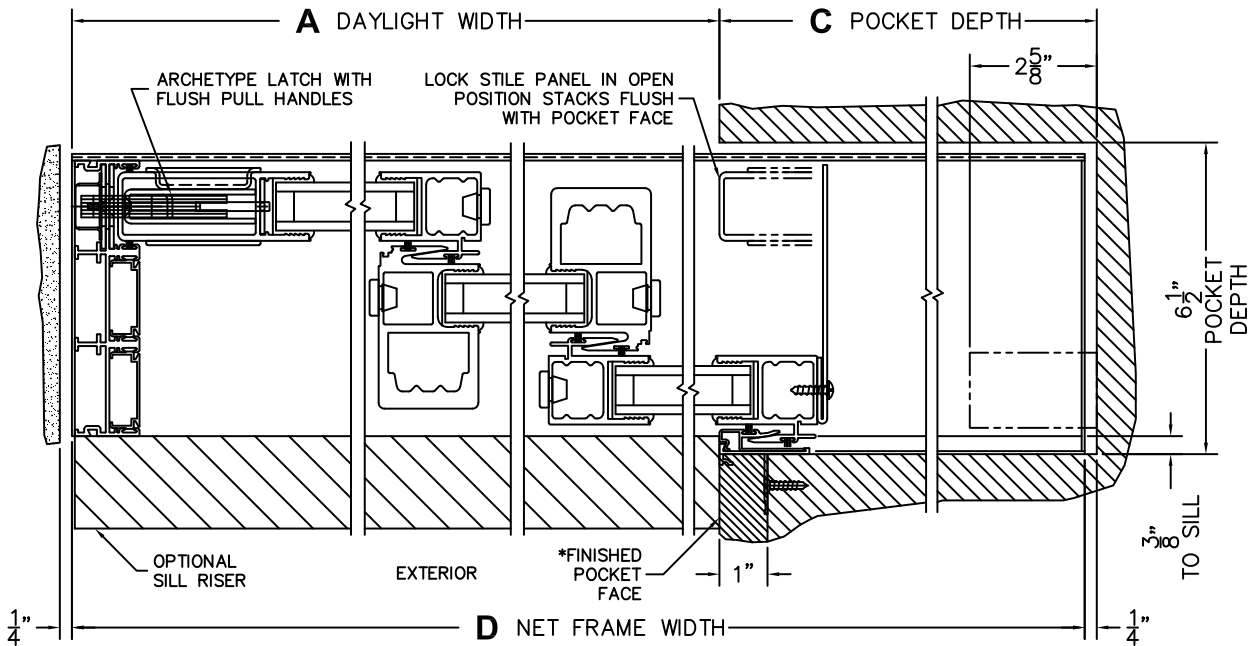

*CAUTION: WHEN CONSTRUCTING POCKET NOTE THAT DAYLIGHT WIDTH DOES NOT INCLUDE 1" SET BACK FOR POST INTERLOCKER.