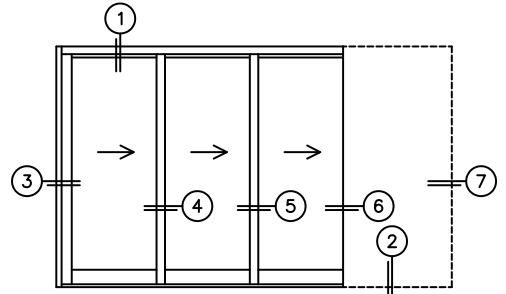

CALCULATED VALUES (FLEETWOOD SUPPLIED)

C(POCKET WIDTH)

D(NET FRAME WIDTH)

NOTES:

(USE RULER TO SCALE DIMENSIONS IN INCHES)

SCALE: 1/4

XXXX DOOR SHOWN

3
LOCK JAMB

4
INTERLOCKERS

5
INTERLOCKERS

6
POCKET
INTERLOCKERS

7
POCKET
JAMB

*CAUTION: WHEN CONSTRUCTING POCKET NOTE THAT DAYLIGHT WIDTH DOES NOT INCLUDE 1" SET BACK FOR POST INTERLOCKER.