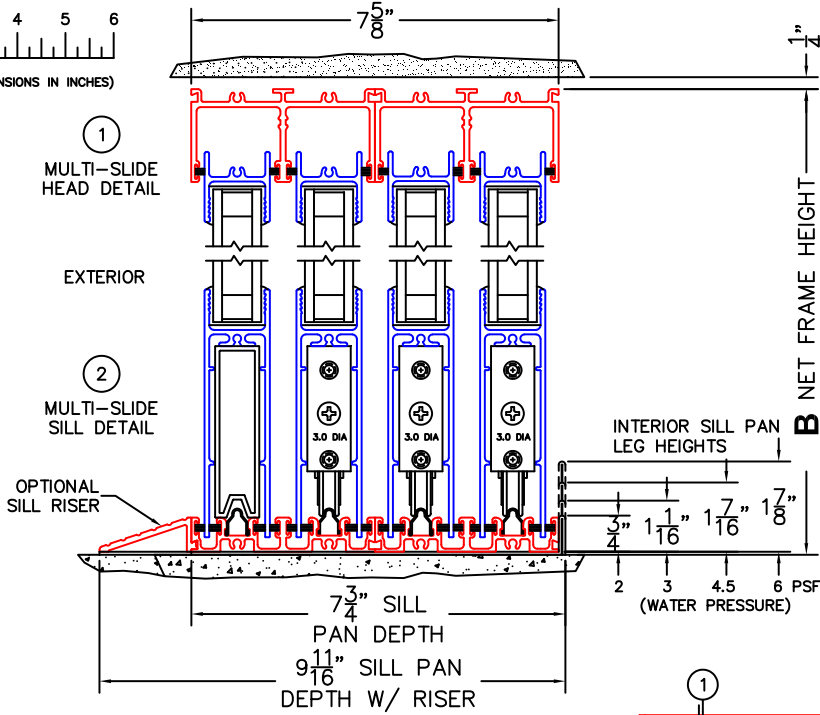

FLEETWOOD
WINDOWS & DOORS
FleetwoodUSA.com

NORWOOD 3070EX M/S
XXX00X STANDARD CONFIGURATION
NO SCREENS

ORDER NO.:

ITEM NO.:

REQUIRED DEALER INFO.

A(NET FRAME WIDTH)

B(NET FRAME HEIGHT)

SILL PAN HEIGHT (INTERIOR LEG)
(3/4", 1-1/16", 1-7/16" OR 1-7/8")

NOTES:

(USE RULER TO SCALE DIMENSIONS IN INCHES)

SCALE: 1/4"

XXXXX00X DOOR SHOWN

- ③
LOCK JAMB
- ④
INTERLOCKERS
- ⑤
INTERLOCKERS
- ⑥
INTERLOCKERS
- ⑦
T-MULLION
- ⑧
INTERLOCKERS
- ⑨
LOCK JAMB

FLUSH PULL HARDWARE
WITH SECURITY LATCH