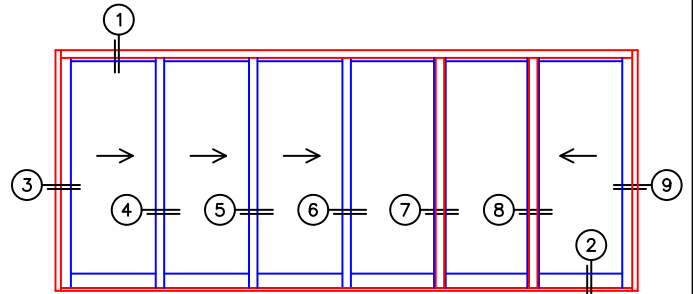

FLEETWOOD
WINDOWS & DOORS
FleetwoodUSA.com

NORWOOD 3070EX M/S
XXX00X STANDARD CONFIGURATION
NO SCREENS

ORDER NO.:

ITEM NO.:

REQUIRED DEALER INFO.

A(NET FRAME WIDTH)

B(NET FRAME HEIGHT)

SILL PAN HEIGHT (INTERIOR LEG)
(3/4", 1-1/16", 1-7/16" OR 1-7/8")

NOTES:

(USE RULER TO SCALE DIMENSIONS IN INCHES)

SCALE: 1/4"

XXXXX00X DOOR SHOWN

- ③
LOCK JAMB
- ④
INTERLOCKERS
- ⑤
INTERLOCKERS
- ⑥
INTERLOCKERS
- ⑦
T-MULLION
- ⑧
INTERLOCKERS
- ⑨
LOCK JAMB

FLUSH PULL HARDWARE
WITH SECURITY LATCH