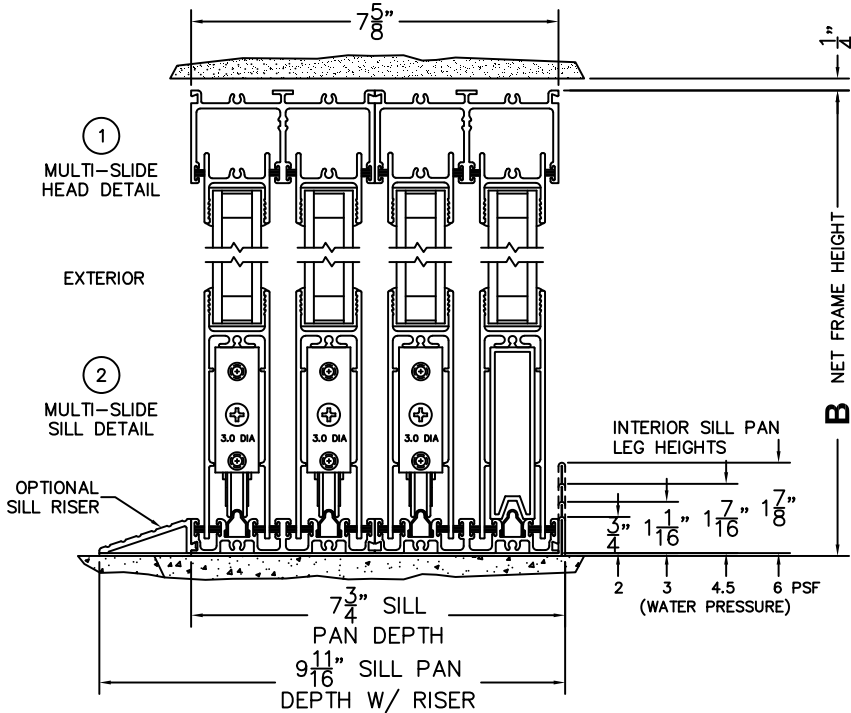

FLEETWOOD
WINDOWS & DOORS
FleetwoodUSA.com

NORWOOD 3070EX M/S
XXX00 STANDARD CONFIGURATION
NO SCREENS

ORDER NO.:

ITEM NO.:

REQUIRED DEALER INFO.

A(NET FRAME WIDTH)

B(NET FRAME HEIGHT)

SILL PAN HEIGHT (INTERIOR LEG)
(3/4", 1-1/16", 1-7/16" OR 1-7/8")

NOTES:

(USE RULER TO SCALE DIMENSIONS IN INCHES)

SCALE: 1/4

XXX00 DOOR SHOWN

- ③
LOCK JAMB
- ④
INTERLOCKERS
- ⑤
INTERLOCKERS
- ⑥
INTERLOCKERS
- ⑦
T-MULLION
- ⑧
FIXED JAMB