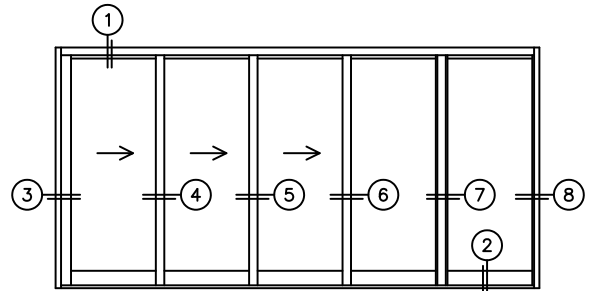

FLEETWOOD
WINDOWS & DOORS
FleetwoodUSA.com

NORWOOD 3070EX M/S
XXX00 STANDARD CONFIGURATION
NO SCREENS

ORDER NO.:

ITEM NO.:

REQUIRED DEALER INFO.

A(NET FRAME WIDTH)

B(NET FRAME HEIGHT)

SILL PAN HEIGHT (INTERIOR LEG)
(3/4", 1-1/16", 1-7/16" OR 1-7/8")

NOTES:

(USE RULER TO SCALE DIMENSIONS IN INCHES)

SCALE: 1/4

XXX00 DOOR SHOWN

- ③
LOCK JAMB
- ④
INTERLOCKERS
- ⑤
INTERLOCKERS
- ⑥
INTERLOCKERS
- ⑦
T-MULLION
- ⑧
FIXED JAMB