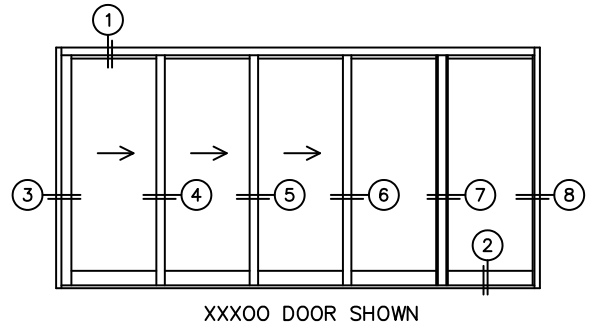

FLEETWOOD
WINDOWS & DOORS
FleetwoodUSA.com

NORWOOD 3070EX M/S
XXXOO STANDARD CONFIGURATION
NO SCREENS

ORDER NO.:

ITEM NO.:

REQUIRED DEALER INFO.

A(NET FRAME WIDTH)

B(NET FRAME HEIGHT)

SILL PAN HEIGHT (INTERIOR LEG)
(3/4", 1-1/16", 1-7/16" OR 1-7/8")

NOTES:

(USE RULER TO SCALE DIMENSIONS IN INCHES)

SCALE: 1/4

3 LOCK JAMB 4 INTERLOCKERS 5 INTERLOCKERS 6 INTERLOCKERS 7 INTERLOCKERS 8 FIXED JAMB

ARCHETYPE LATCH WITH FLUSH PULL HANDLES