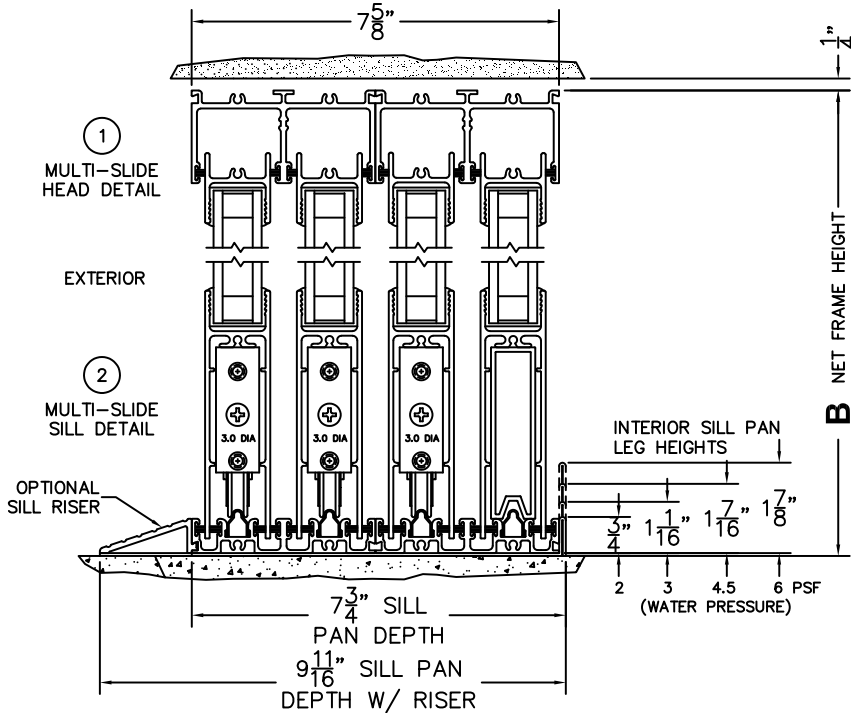

FLEETWOOD
WINDOWS & DOORS
FleetwoodUSA.com

NORWOOD 3070EX M/S
XXXOO STANDARD CONFIGURATION
NO SCREENS

ORDER NO.:

ITEM NO.:

REQUIRED DEALER INFO.

A(NET FRAME WIDTH)

B(NET FRAME HEIGHT)

SILL PAN HEIGHT (INTERIOR LEG)
(3/4", 1-1/16", 1-7/16" OR 1-7/8")

NOTES:

(USE RULER TO SCALE DIMENSIONS IN INCHES)

SCALE: 1/4

3 LOCK JAMB 4 INTERLOCKERS 5 INTERLOCKERS 6 INTERLOCKERS 7 INTERLOCKERS 8 FIXED JAMB

ARCHETYPE LATCH WITH FLUSH PULL HANDLES