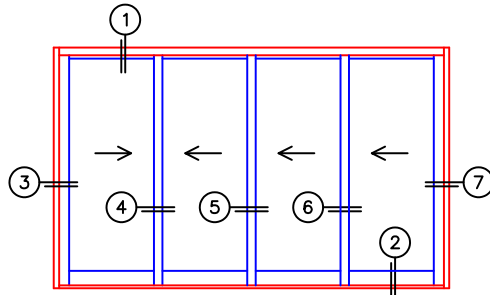

FLEETWOOD
WINDOWS & DOORS
FleetwoodUSA.com

NORWOOD 3070EX M/S
XXXO STANDARD CONFIGURATION
WITH SCREENS

ORDER NO.:

ITEM NO.:

REQUIRED DEALER INFO.

A(NET FRAME WIDTH)

B(NET FRAME HEIGHT)

SILL PAN HEIGHT (INTERIOR LEG)
(3/4", 1-1/16", 1-7/16" OR 1-7/8")

NOTES:

(USE RULER TO SCALE DIMENSIONS IN INCHES)

SCALE: 1/4

XXXX DOOR SHOWN

(USE RULER TO SCALE DIMENSIONS IN INCHES)

SCALE: 1/4