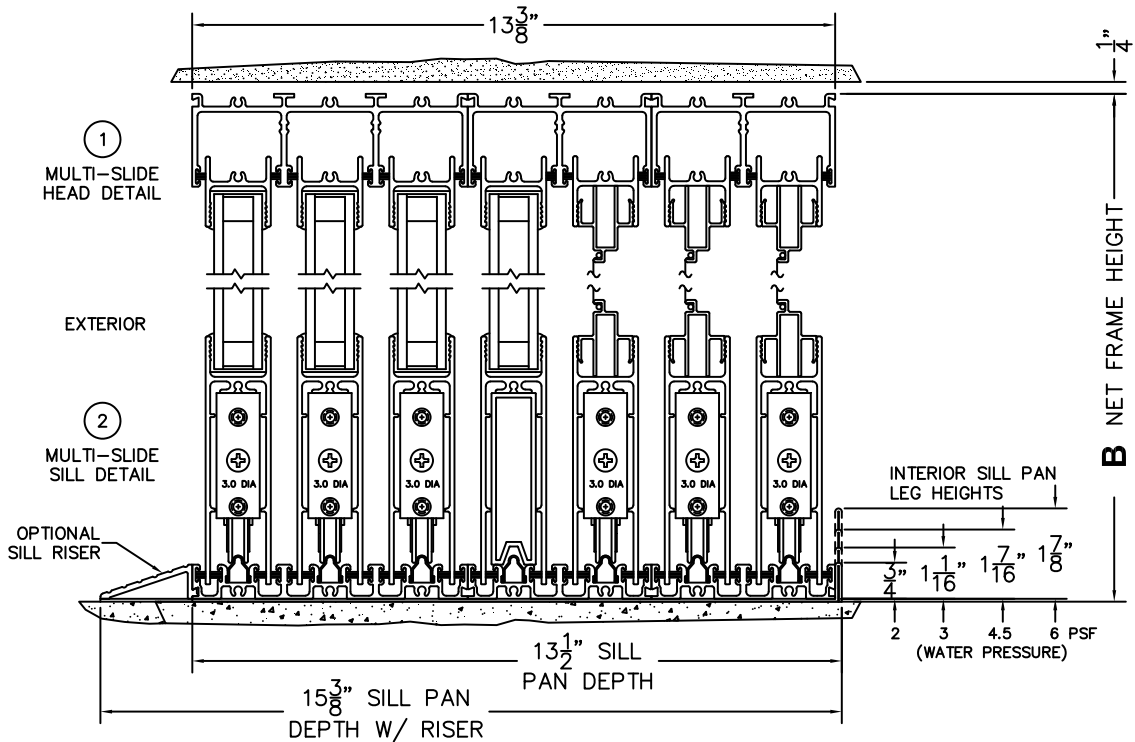

NOTES:

(USE RULER TO SCALE DIMENSIONS IN INCHES)

SCALE: 1/4

XXXX DOOR SHOWN

FLEETWOOD
WINDOWS & DOORS
FleetwoodUSA.com

NORWOOD 3070EX M/S
XXXO CUSTOM CONFIGURATION
WITH SCREENS

ORDER NO.:

ITEM NO.:

(USE RULER TO SCALE DIMENSIONS IN INCHES)

SCALE: 1/4

- ③
LOCK JAMB
- ④
INTERLOCKERS
- ⑤
INTERLOCKERS
- ⑥
INTERLOCKERS
- ⑦
FIXED JAMB