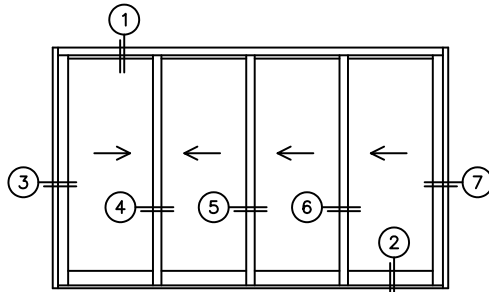

FLEETWOOD
WINDOWS & DOORS
FleetwoodUSA.com

NORWOOD 3070EX M/S
XXXO CUSTOM CONFIGURATION
WITH SCREENS

ORDER NO.:

ITEM NO.:

REQUIRED DEALER INFO.

A(NET FRAME WIDTH)

B(NET FRAME HEIGHT)

SILL PAN HEIGHT (INTERIOR LEG)
(3/4", 1-1/16", 1-7/16" OR 1-7/8")

NOTES:

(USE RULER TO SCALE DIMENSIONS IN INCHES)

SCALE: 1/4

XXXX DOOR SHOWN

FLEETWOOD
WINDOWS & DOORS
FleetwoodUSA.com

NORWOOD 3070EX M/S
XXXO CUSTOM CONFIGURATION
WITH SCREENS

ORDER NO.:

ITEM NO.:

(USE RULER TO SCALE DIMENSIONS IN INCHES)

SCALE: 1/4

- ③
LOCK JAMB
- ④
INTERLOCKERS
- ⑤
INTERLOCKERS
- ⑥
INTERLOCKERS
- ⑦
FIXED JAMB