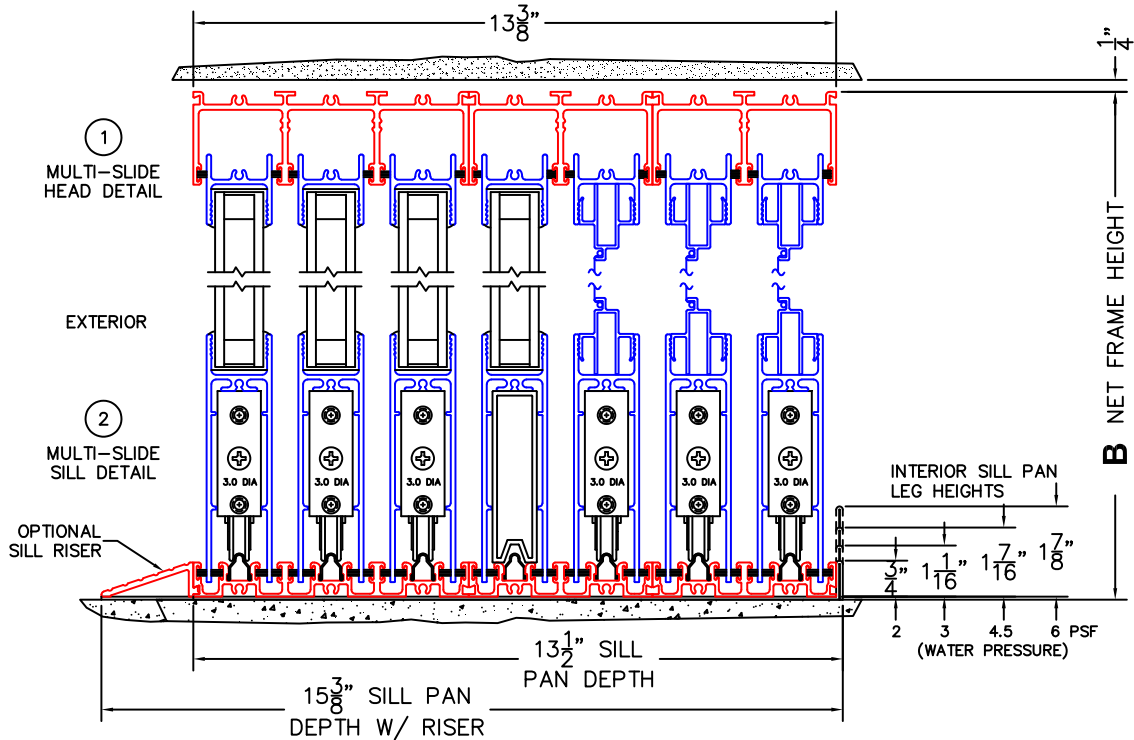

NOTES:

(USE RULER TO SCALE DIMENSIONS IN INCHES)

SCALE: 1/4

XXXO DOOR SHOWN

(USE RULER TO SCALE DIMENSIONS IN INCHES)

SCALE: 1/4"

③ LOCK JAMB ④ INTERLOCKERS ⑤ INTERLOCKERS ⑥ INTERLOCKERS ⑦ FIXED JAMB