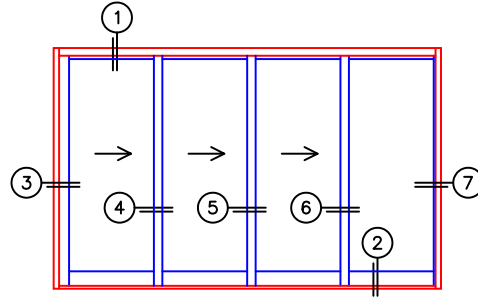

FLEETWOOD
WINDOWS & DOORS
FleetwoodUSA.com

NORWOOD 3070EX M/S
XXXO STANDARD CONFIGURATION
WITH SCREENS

ORDER NO.:

ITEM NO.:

REQUIRED DEALER INFO.

A(NET FRAME WIDTH)

B(NET FRAME HEIGHT)

SILL PAN HEIGHT (INTERIOR LEG)
(3/4", 1-1/16", 1-7/16" OR 1-7/8")

NOTES:

(USE RULER TO SCALE DIMENSIONS IN INCHES)

SCALE: 1/4

XXXO DOOR SHOWN

(USE RULER TO SCALE DIMENSIONS IN INCHES)

SCALE: 1/4"

③ LOCK JAMB ④ INTERLOCKERS ⑤ INTERLOCKERS ⑥ INTERLOCKERS ⑦ FIXED JAMB