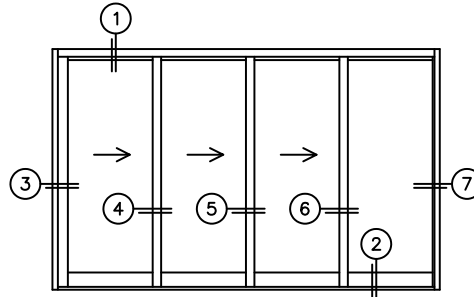

FLEETWOOD
WINDOWS & DOORS
FleetwoodUSA.com

NORWOOD 3070EX M/S
XXXO CUSTOM CONFIGURATION
WITH SCREENS

ORDER NO.:

ITEM NO.:

REQUIRED DEALER INFO.

A(NET FRAME WIDTH)

B(NET FRAME HEIGHT)

SILL PAN HEIGHT (INTERIOR LEG)
(3/4", 1-1/16", 1-7/16" OR 1-7/8")

NOTES:

(USE RULER TO SCALE DIMENSIONS IN INCHES)

SCALE: 1/4

XXXO DOOR SHOWN

FLEETWOOD
WINDOWS & DOORS
FleetwoodUSA.com

NORWOOD 3070EX M/S
XXXO CUSTOM CONFIGURATION
WITH SCREENS

ORDER NO.:

ITEM NO.:

(USE RULER TO SCALE DIMENSIONS IN INCHES)

SCALE: 1/4

- ③
LOCK JAMB
- ④
INTERLOCKERS
- ⑤
INTERLOCKERS
- ⑥
INTERLOCKERS
- ⑦
FIXED JAMB