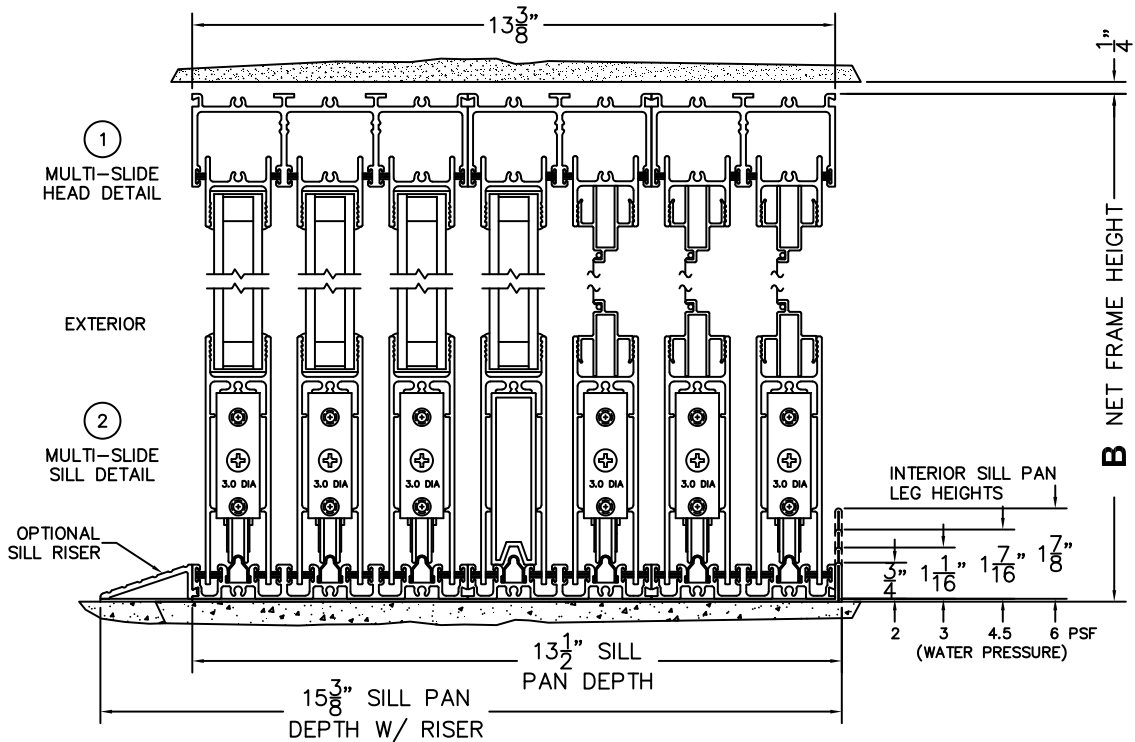

NOTES:

(USE RULER TO SCALE DIMENSIONS IN INCHES)

SCALE: 1/4

XXXO DOOR SHOWN

FLEETWOOD
WINDOWS & DOORS
FleetwoodUSA.com

NORWOOD 3070EX M/S
XXXO CUSTOM CONFIGURATION
WITH SCREENS

ORDER NO.:

ITEM NO.:

(USE RULER TO SCALE DIMENSIONS IN INCHES)

SCALE: 1/4

- ③
LOCK JAMB
- ④
INTERLOCKERS
- ⑤
INTERLOCKERS
- ⑥
INTERLOCKERS
- ⑦
FIXED JAMB