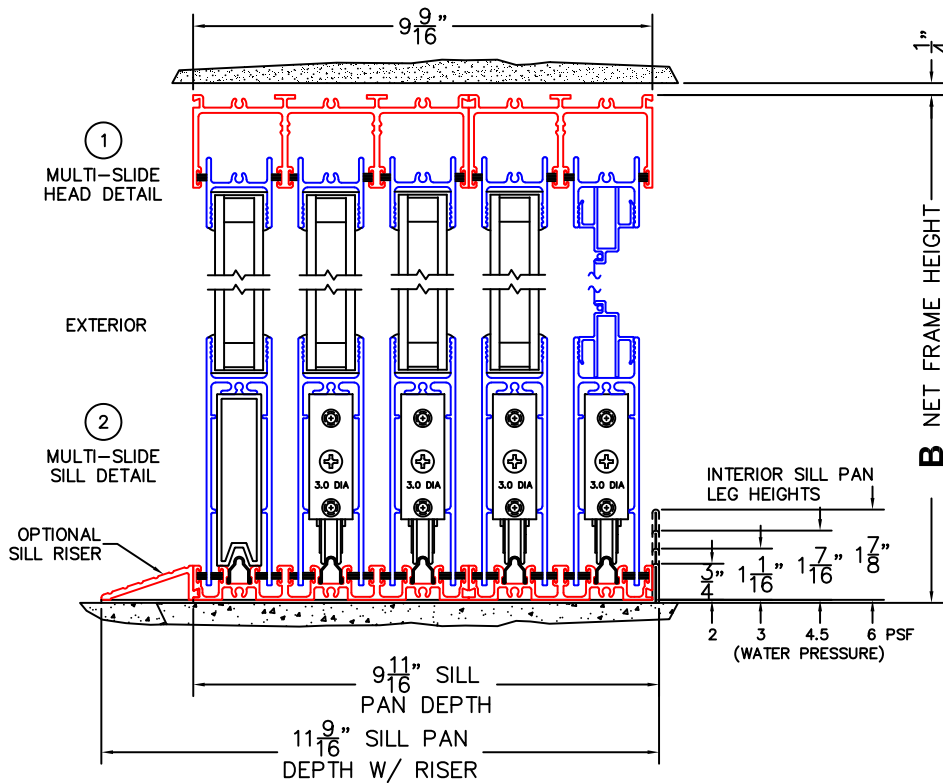

NOTES:

(USE RULER TO SCALE DIMENSIONS IN INCHES)

SCALE: 1/4

XXXO DOOR SHOWN

FLEETWOOD
WINDOWS & DOORS
FleetwoodUSA.com

NORWOOD 3070EX M/S
XXXO STANDARD CONFIGURATION
WITH SCREENS

ORDER NO.:

ITEM NO.:

(USE RULER TO SCALE DIMENSIONS IN INCHES)

SCALE: 1/4