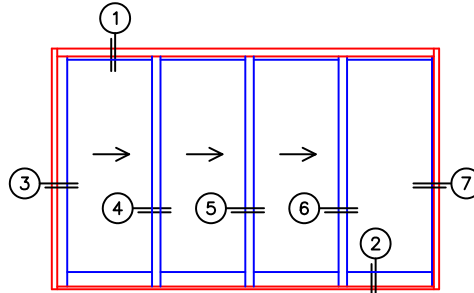

FLEETWOOD
WINDOWS & DOORS
FleetwoodUSA.com

NORWOOD 3070EX M/S
XXXO STANDARD CONFIGURATION
WITH SCREENS

ORDER NO.:

ITEM NO.:

REQUIRED DEALER INFO.

A(NET FRAME WIDTH)

B(NET FRAME HEIGHT)

SILL PAN HEIGHT(INTERIOR LEG)
(3/4", 1-1/16", 1-7/16" OR 1-7/8")

NOTES:

(USE RULER TO SCALE DIMENSIONS IN INCHES)

SCALE: 1/4

XXXO DOOR SHOWN

FLEETWOOD
WINDOWS & DOORS
FleetwoodUSA.com

NORWOOD 3070EX M/S
XXXO STANDARD CONFIGURATION
WITH SCREENS

ORDER NO.:

ITEM NO.:

(USE RULER TO SCALE DIMENSIONS IN INCHES)

SCALE: 1/4