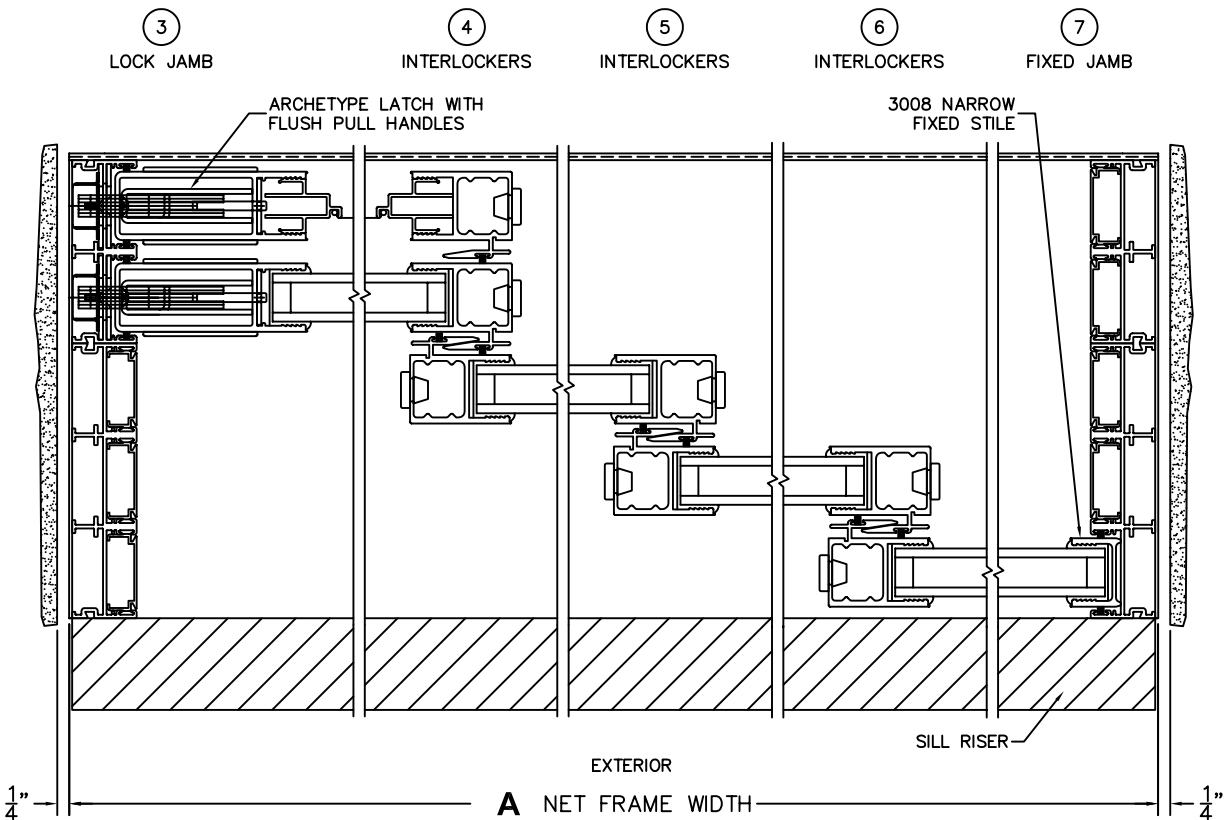

FLEETWOOD
WINDOWS & DOORS
FleetwoodUSA.com

NORWOOD 3070EX M/S
XXXO CUSTOM CONFIGURATION
WITH SCREENS

ORDER NO.:

ITEM NO.:

REQUIRED DEALER INFO.

A (NET FRAME WIDTH)

B (NET FRAME HEIGHT)

SILL PAN HEIGHT (INTERIOR LEG)
(3/4", 1-1/16", 1-7/16" OR 1-7/8")

NOTES:

SCALE: 1/4

XXXO DOOR SHOWN

FLEETWOOD
 WINDOWS & DOORS
 FleetwoodUSA.com

NORWOOD 3070EX M/S
 XXXO CUSTOM CONFIGURATION
 WITH SCREENS

ORDER NO.:

ITEM NO.:

SCALE: 1/4

FLUSH STACK: PANELS IN OPEN POSITION