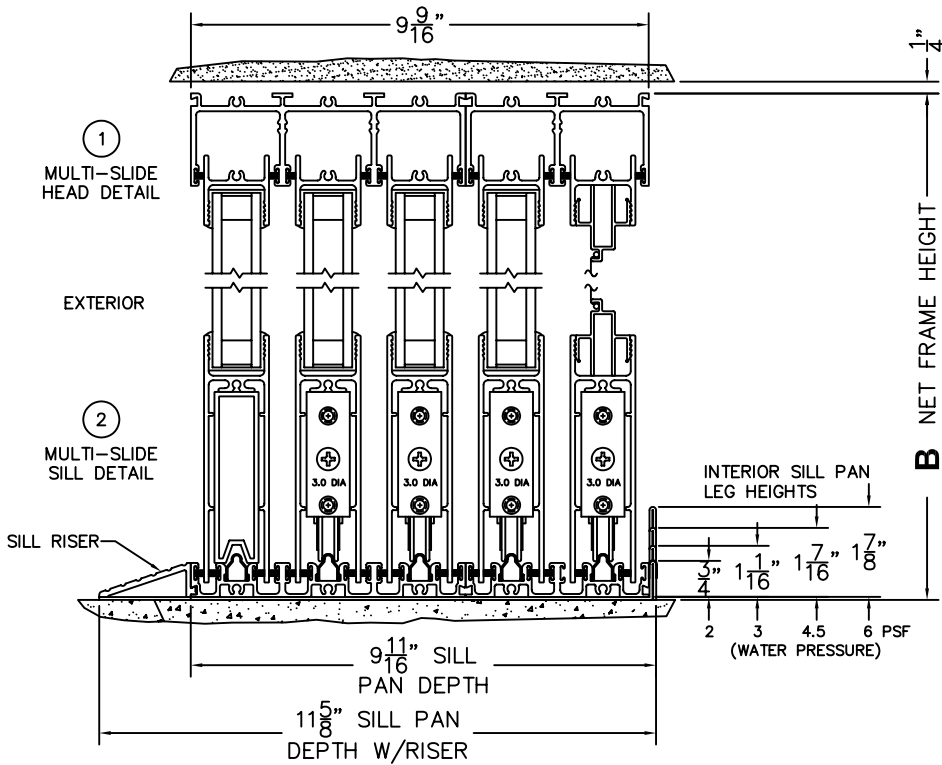

FLEETWOOD
WINDOWS & DOORS
FleetwoodUSA.com

NORWOOD 3070EX M/S
XXXO CUSTOM CONFIGURATION
WITH SCREENS

ORDER NO.:

ITEM NO.:

REQUIRED DEALER INFO.

A (NET FRAME WIDTH)

B (NET FRAME HEIGHT)

SILL PAN HEIGHT (INTERIOR LEG)
(3/4", 1-1/16", 1-7/16" OR 1-7/8")

NOTES:

SCALE: 1/4

XXXO DOOR SHOWN

FLEETWOOD
 WINDOWS & DOORS
 FleetwoodUSA.com

NORWOOD 3070EX M/S
 XXXO CUSTOM CONFIGURATION
 WITH SCREENS

ORDER NO.:

ITEM NO.:

SCALE: 1/4

FLUSH STACK: PANELS IN OPEN POSITION