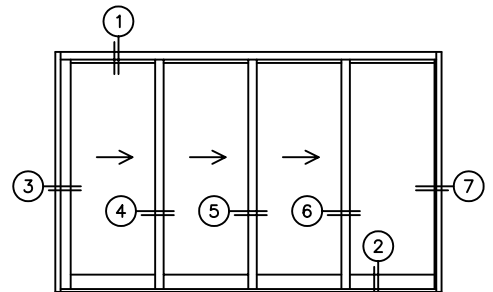

FLEETWOOD
WINDOWS & DOORS
FleetwoodUSA.com

NORWOOD 3070EX M/S
XXXO CUSTOM CONFIGURATION
WITH SCREENS

ORDER NO.:

ITEM NO.:

REQUIRED DEALER INFO.

A (NET FRAME WIDTH)

B (NET FRAME HEIGHT)

SILL PAN HEIGHT (INTERIOR LEG)
(3/4", 1-1/16", 1-7/16" OR 1-7/8")

NOTES:

SCALE: 1/4

XXXO DOOR SHOWN

FLEETWOOD
 WINDOWS & DOORS
 FleetwoodUSA.com

NORWOOD 3070EX M/S
 XXXO CUSTOM CONFIGURATION
 WITH SCREENS

ORDER NO.:

ITEM NO.:

SCALE: 1/4

FLUSH STACK: PANELS IN OPEN POSITION