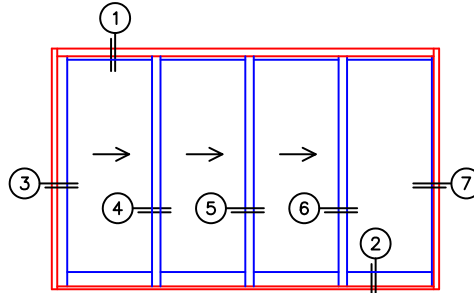

FLEETWOOD
WINDOWS & DOORS
FleetwoodUSA.com

NORWOOD 3070EX M/S
XXXO STANDARD CONFIGURATION
WITH SCREENS

ORDER NO.:

ITEM NO.:

REQUIRED DEALER INFO.

A(NET FRAME WIDTH)

B(NET FRAME HEIGHT)

SILL PAN HEIGHT(INTERIOR LEG)
(3/4", 1-1/16", 1-7/16" OR 1-7/8")

NOTES:

(USE RULER TO SCALE DIMENSIONS IN INCHES)

SCALE: 1/4

XXXO DOOR SHOWN

FLEETWOOD
WINDOWS & DOORS
FleetwoodUSA.com

NORWOOD 3070EX M/S
XXXO STANDARD CONFIGURATION
WITH SCREENS

ORDER NO.:

ITEM NO.:

(USE RULER TO SCALE DIMENSIONS IN INCHES)

SCALE: 1/4