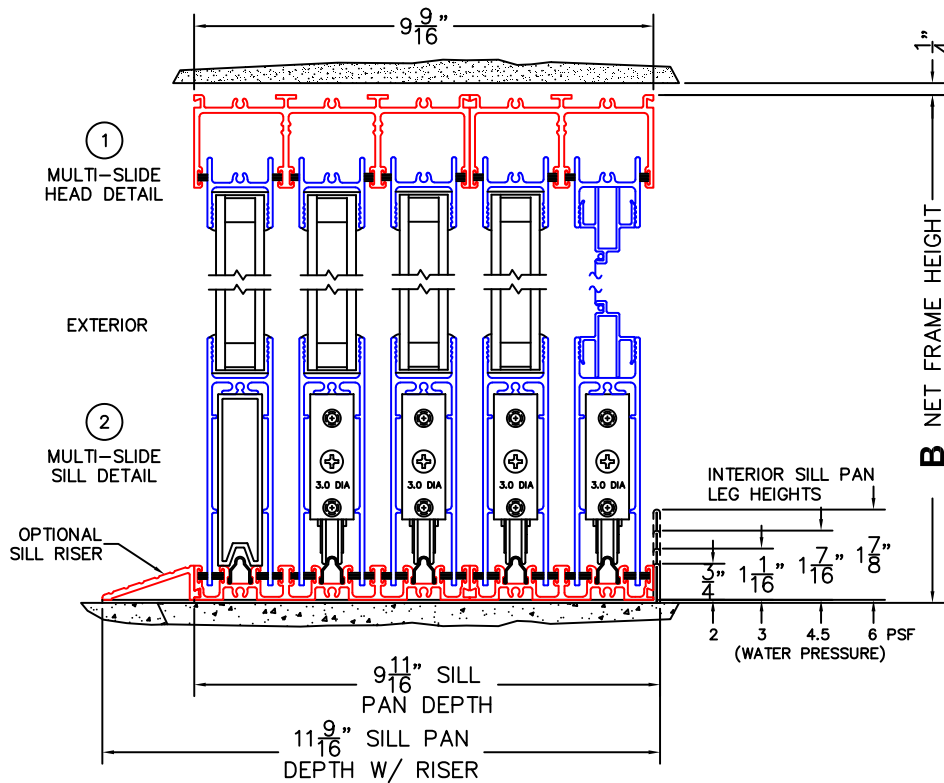

NOTES:

(USE RULER TO SCALE DIMENSIONS IN INCHES)

SCALE: 1/4

XXXO DOOR SHOWN

FLEETWOOD
WINDOWS & DOORS
FleetwoodUSA.com

NORWOOD 3070EX M/S
XXXO STANDARD CONFIGURATION
WITH SCREENS

ORDER NO.:

ITEM NO.:

(USE RULER TO SCALE DIMENSIONS IN INCHES)

SCALE: 1/4