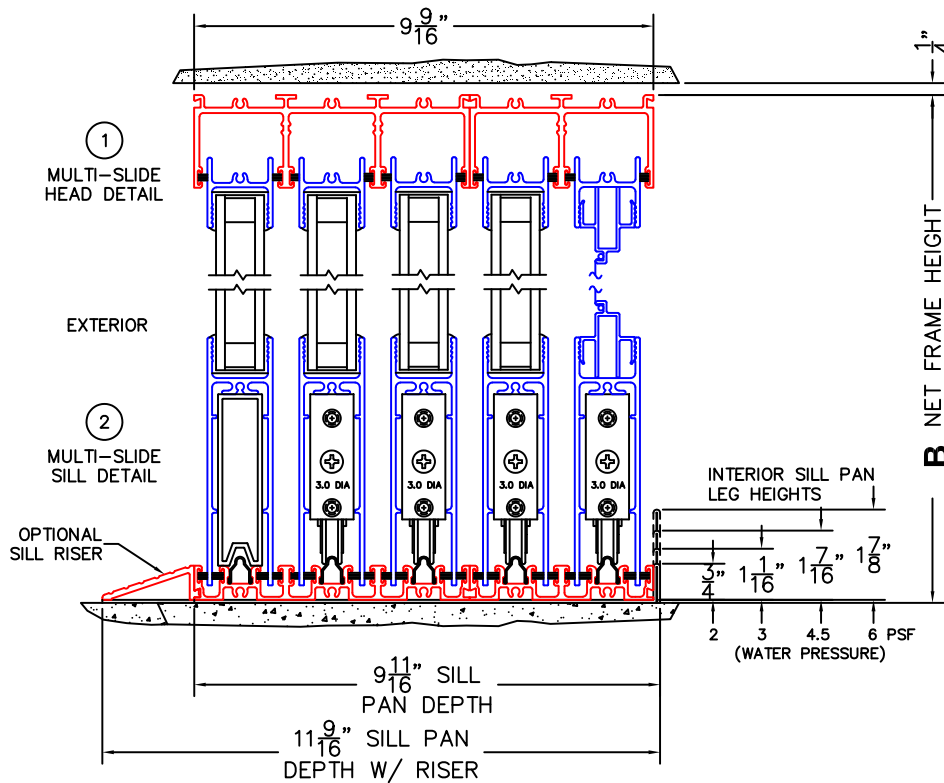

NOTES:

(USE RULER TO SCALE DIMENSIONS IN INCHES)

SCALE: 1/4

XXXO DOOR SHOWN

FLEETWOOD
WINDOWS & DOORS
FleetwoodUSA.com

NORWOOD 3070EX M/S
XXXO CUSTOM CONFIGURATION
WITH SCREENS

ORDER NO.:

ITEM NO.:

(USE RULER TO SCALE DIMENSIONS IN INCHES)

SCALE: 1/4