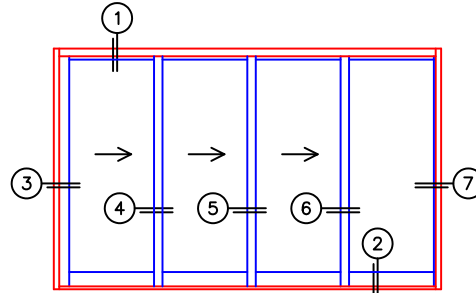

FLEETWOOD
WINDOWS & DOORS
FleetwoodUSA.com

NORWOOD 3070EX M/S
XXXO CUSTOM CONFIGURATION
WITH SCREENS

ORDER NO.:

ITEM NO.:

REQUIRED DEALER INFO.

A(NET FRAME WIDTH)

B(NET FRAME HEIGHT)

SILL PAN HEIGHT(INTERIOR LEG)
(3/4", 1-1/16", 1-7/16" OR 1-7/8")

NOTES:

(USE RULER TO SCALE DIMENSIONS IN INCHES)

SCALE: 1/4

XXXO DOOR SHOWN

FLEETWOOD
WINDOWS & DOORS
FleetwoodUSA.com

NORWOOD 3070EX M/S
XXXO CUSTOM CONFIGURATION
WITH SCREENS

ORDER NO.:

ITEM NO.:

(USE RULER TO SCALE DIMENSIONS IN INCHES)

SCALE: 1/4