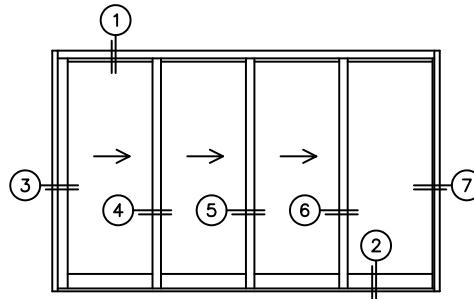

FLEETWOOD
WINDOWS & DOORS
FleetwoodUSA.com

NORWOOD 3070EX M/S
XXXO CUSTOM CONFIGURATION
WITH SCREENS

ORDER NO.:

ITEM NO.:

REQUIRED DEALER INFO.

A(NET FRAME WIDTH)

B(NET FRAME HEIGHT)

SILL PAN HEIGHT (INTERIOR LEG)
(3/4", 1-1/16", 1-7/16" OR 1-7/8")

NOTES:

(USE RULER TO SCALE DIMENSIONS IN INCHES)

SCALE: 1/4

XXXO DOOR SHOWN

FLEETWOOD
WINDOWS & DOORS
FleetwoodUSA.com

NORWOOD 3070EX M/S
XXXO CUSTOM CONFIGURATION
WITH SCREENS

ORDER NO.:

ITEM NO.:

(USE RULER TO SCALE DIMENSIONS IN INCHES)

SCALE: 1/4