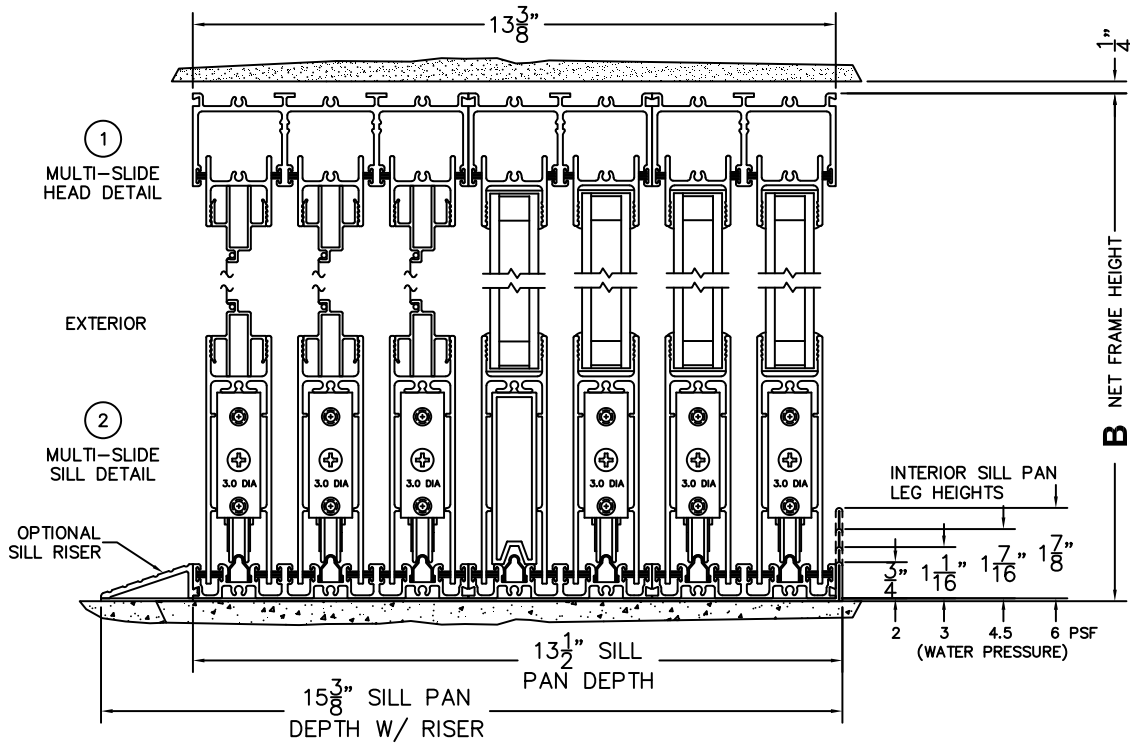

NOTES:

(USE RULER TO SCALE DIMENSIONS IN INCHES)

SCALE: 1/4

XXXO DOOR SHOWN

FLEETWOOD
WINDOWS & DOORS
FleetwoodUSA.com

NORWOOD 3070EX M/S
XXXO CUSTOM CONFIGURATION
WITH SCREENS

ORDER NO.:

ITEM NO.:

(USE RULER TO SCALE DIMENSIONS IN INCHES)

SCALE: 1/4