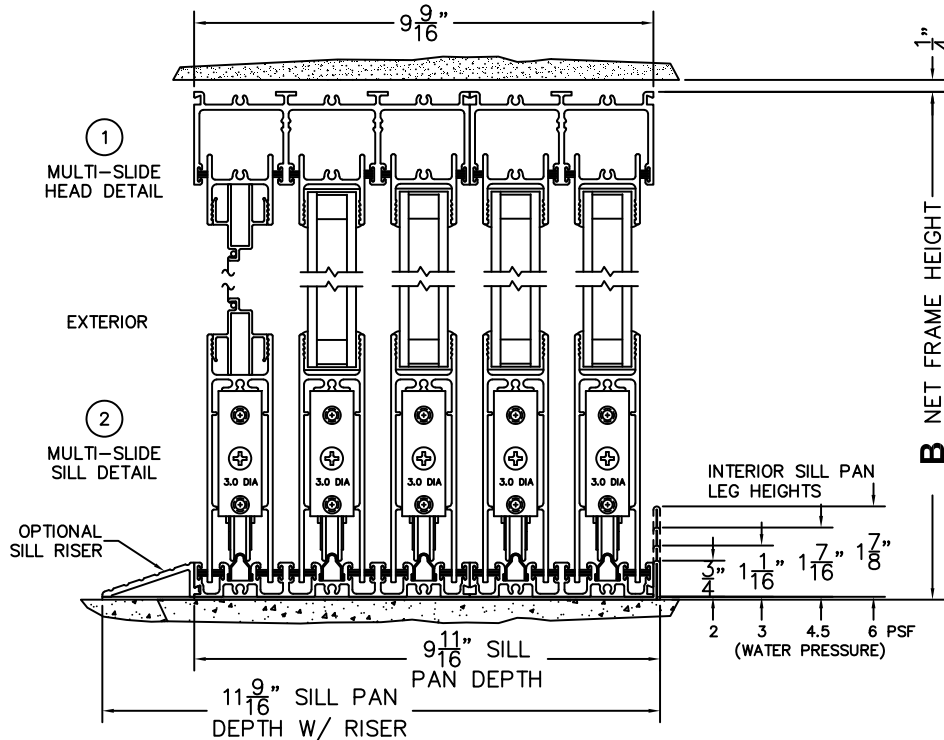

NOTES:

(USE RULER TO SCALE DIMENSIONS IN INCHES)

SCALE: 1/4

XXXO DOOR SHOWN

FLEETWOOD
WINDOWS & DOORS
FleetwoodUSA.com

NORWOOD 3070EX M/S
XXXO STANDARD CONFIGURATION
WITH SCREENS

ORDER NO.:

ITEM NO.:

(USE RULER TO SCALE DIMENSIONS IN INCHES)

SCALE: 1/4