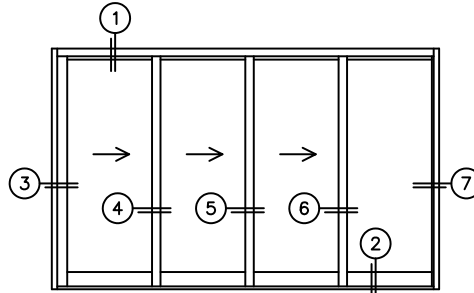

FLEETWOOD
WINDOWS & DOORS
FleetwoodUSA.com

NORWOOD 3070EX M/S
XXXO STANDARD CONFIGURATION
WITH SCREENS

ORDER NO.:

ITEM NO.:

REQUIRED DEALER INFO.

A(NET FRAME WIDTH)

B(NET FRAME HEIGHT)

SILL PAN HEIGHT (INTERIOR LEG)
(3/4", 1-1/16", 1-7/16" OR 1-7/8")

NOTES:

(USE RULER TO SCALE DIMENSIONS IN INCHES)

SCALE: 1/4

XXXO DOOR SHOWN

FLEETWOOD
WINDOWS & DOORS
FleetwoodUSA.com

NORWOOD 3070EX M/S
XXXO STANDARD CONFIGURATION
WITH SCREENS

ORDER NO.:

ITEM NO.:

(USE RULER TO SCALE DIMENSIONS IN INCHES)

SCALE: 1/4