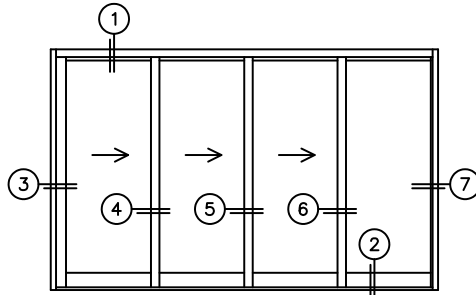

FLEETWOOD
WINDOWS & DOORS
FleetwoodUSA.com

NORWOOD 3070EX M/S
XXXO STANDARD CONFIGURATION
WITH SCREENS

ORDER NO.:

ITEM NO.:

REQUIRED DEALER INFO.

A(NET FRAME WIDTH)

B(NET FRAME HEIGHT)

SILL PAN HEIGHT (INTERIOR LEG)
(3/4", 1-1/16", 1-7/16" OR 1-7/8")

NOTES:

(USE RULER TO SCALE DIMENSIONS IN INCHES)

SCALE: 1/4

XXXO DOOR SHOWN

FLEETWOOD
WINDOWS & DOORS
FleetwoodUSA.com

NORWOOD 3070EX M/S
XXXO CUSTOM CONFIGURATION
WITH SCREENS

ORDER NO.:

ITEM NO.:

(USE RULER TO SCALE DIMENSIONS IN INCHES)

SCALE: 1/4"

- ③
LOCK JAMB
- ④
INTERLOCKERS
- ⑤
INTERLOCKERS
- ⑥
INTERLOCKERS
- ⑦
FIXED JAMB

FLUSH PULL HARDWARE
WITH SECURITY LATCH