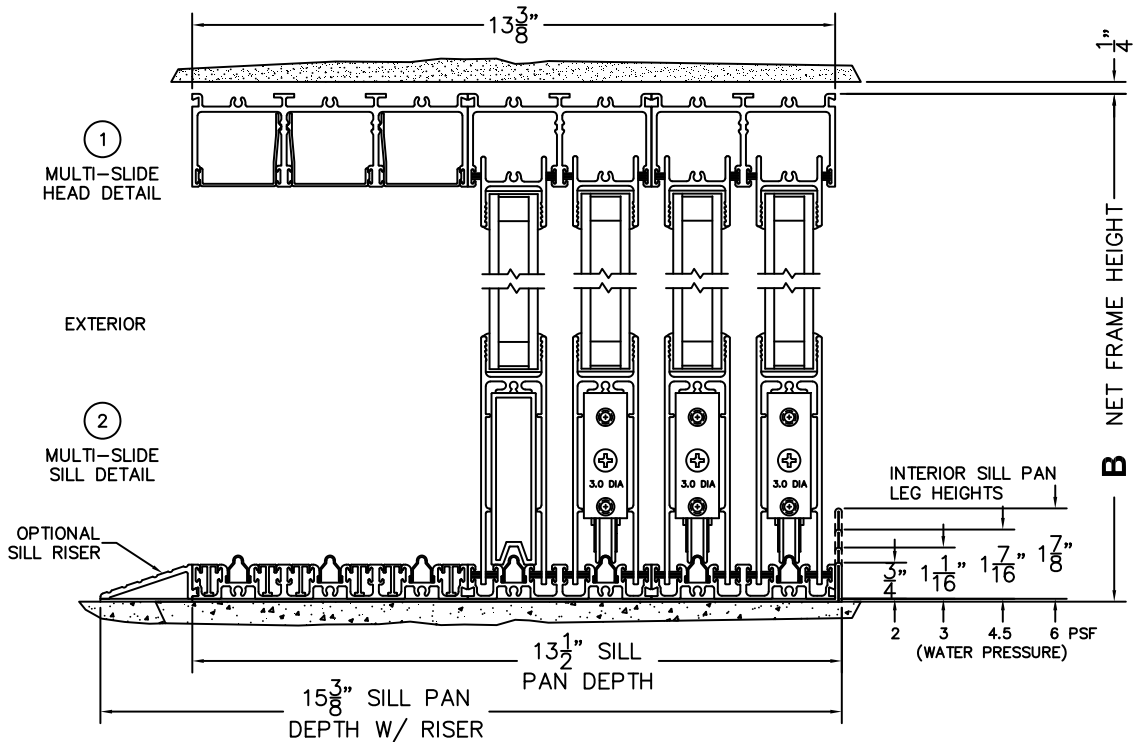

NOTES:

(USE RULER TO SCALE DIMENSIONS IN INCHES)

SCALE: 1/4

XXXO DOOR SHOWN

FLEETWOOD
WINDOWS & DOORS
FleetwoodUSA.com

NORWOOD 3070EX M/S
XXXO CUSTOM CONFIGURATION
WITH SCREENS

ORDER NO.:

ITEM NO.:

(USE RULER TO SCALE DIMENSIONS IN INCHES)

SCALE: 1/4"

- ③
LOCK JAMB
- ④
INTERLOCKERS
- ⑤
INTERLOCKERS
- ⑥
INTERLOCKERS
- ⑦
FIXED JAMB

FLUSH PULL HARDWARE
WITH SECURITY LATCH