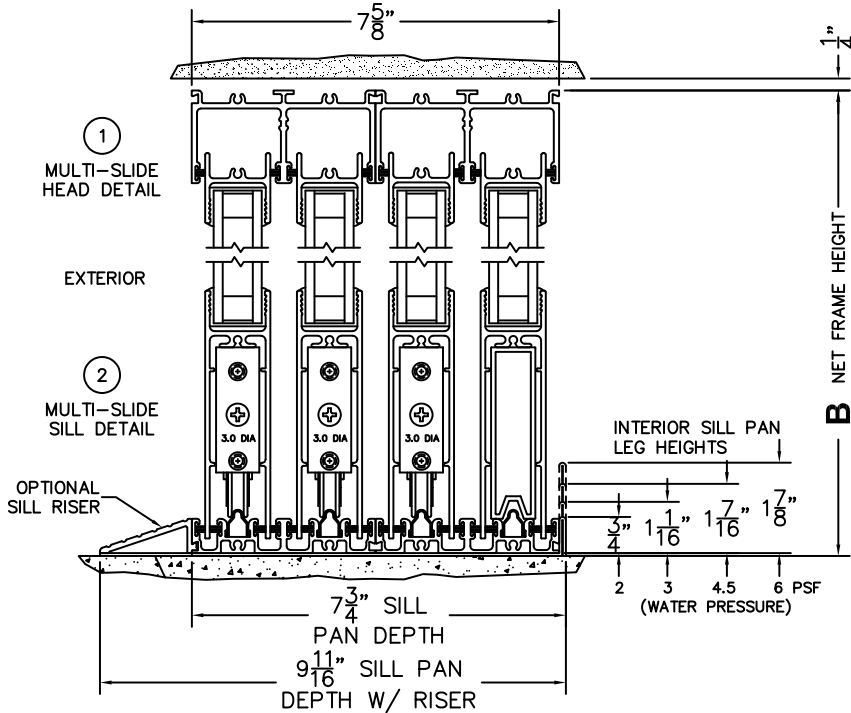

FLEETWOOD
WINDOWS & DOORS
FleetwoodUSA.com

NORWOOD 3070EX M/S
XXXO STANDARD CONFIGURATION
NO SCREENS

ORDER NO.:

ITEM NO.:

REQUIRED DEALER INFO.

A(NET FRAME WIDTH)

B(NET FRAME HEIGHT)

SILL PAN HEIGHT (INTERIOR LEG)
(3/4", 1-1/16", 1-7/16" OR 1-7/8")

NOTES:

(USE RULER TO SCALE DIMENSIONS IN INCHES)

SCALE: 1/4

XXXO DOOR SHOWN

- (3)
LOCK JAMB
- (4)
INTERLOCKERS
- (5)
INTERLOCKERS
- (6)
INTERLOCKERS
- (7)
FIXED JAMB