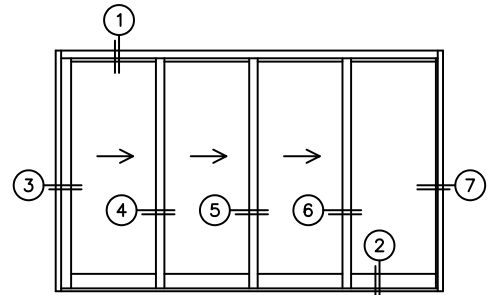

FLEETWOOD
WINDOWS & DOORS
FleetwoodUSA.com

NORWOOD 3070EX M/S
XXXO STANDARD CONFIGURATION
NO SCREENS

ORDER NO.:

ITEM NO.:

REQUIRED DEALER INFO.

A(NET FRAME WIDTH)

B(NET FRAME HEIGHT)

SILL PAN HEIGHT (INTERIOR LEG)
(3/4", 1-1/16", 1-7/16" OR 1-7/8")

NOTES:

(USE RULER TO SCALE DIMENSIONS IN INCHES)

SCALE: 1/4

XXXO DOOR SHOWN

- (3)
LOCK JAMB
- (4)
INTERLOCKERS
- (5)
INTERLOCKERS
- (6)
INTERLOCKERS
- (7)
FIXED JAMB