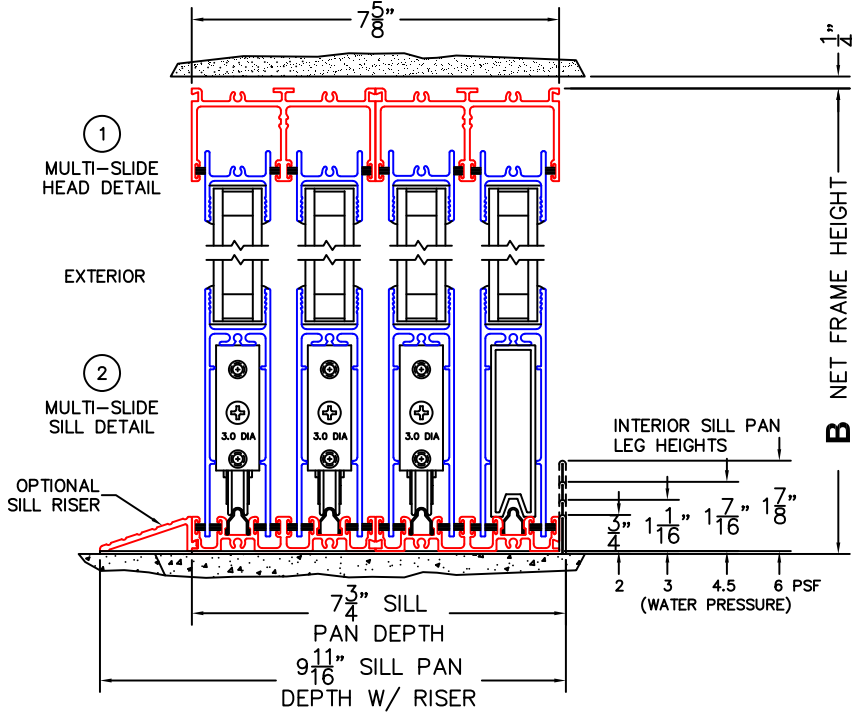

FLEETWOOD
WINDOWS & DOORS
FleetwoodUSA.com

NORWOOD 3070EX M/S
XXXO CUSTOM CONFIGURATION
NO SCREENS

ORDER NO.:

ITEM NO.:

REQUIRED DEALER INFO.

A(NET FRAME WIDTH)

B(NET FRAME HEIGHT)

SILL PAN HEIGHT (INTERIOR LEG)
(3/4", 1-1/16", 1-7/16" OR 1-7/8")

NOTES:

(USE RULER TO SCALE DIMENSIONS IN INCHES)

SCALE: 1/4

XXXO DOOR SHOWN

3 LOCK JAMB 4 INTERLOCKERS 5 INTERLOCKERS 6 INTERLOCKERS 7 FIXED JAMB