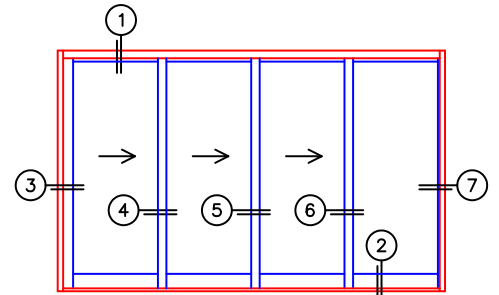

FLEETWOOD
WINDOWS & DOORS
FleetwoodUSA.com

NORWOOD 3070EX M/S
XXXO CUSTOM CONFIGURATION
NO SCREENS

ORDER NO.:

ITEM NO.:

REQUIRED DEALER INFO.

A(NET FRAME WIDTH)

B(NET FRAME HEIGHT)

SILL PAN HEIGHT (INTERIOR LEG)
(3/4", 1-1/16", 1-7/16" OR 1-7/8")

NOTES:

(USE RULER TO SCALE DIMENSIONS IN INCHES)

SCALE: 1/4

XXXO DOOR SHOWN

3 LOCK JAMB 4 INTERLOCKERS 5 INTERLOCKERS 6 INTERLOCKERS 7 FIXED JAMB