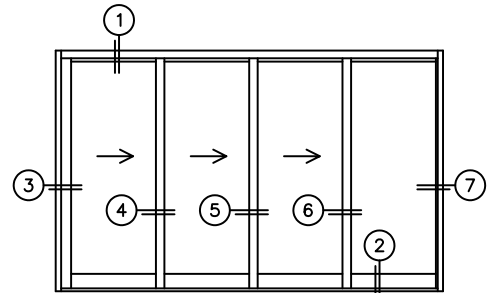

FLEETWOOD
WINDOWS & DOORS
FleetwoodUSA.com

NORWOOD 3070EX M/S
XXXO STANDARD CONFIGURATION
NO SCREENS

ORDER NO.:

ITEM NO.:

REQUIRED DEALER INFO.

A(NET FRAME WIDTH)

B(NET FRAME HEIGHT)

SILL PAN HEIGHT (INTERIOR LEG)
(3/4", 1-1/16", 1-7/16" OR 1-7/8")

NOTES:

(USE RULER TO SCALE DIMENSIONS IN INCHES)

SCALE: 1/4

XXXO DOOR SHOWN

- (3)
LOCK JAMB
- (4)
INTERLOCKERS
- (5)
INTERLOCKERS
- (6)
INTERLOCKERS
- (7)
FIXED JAMB