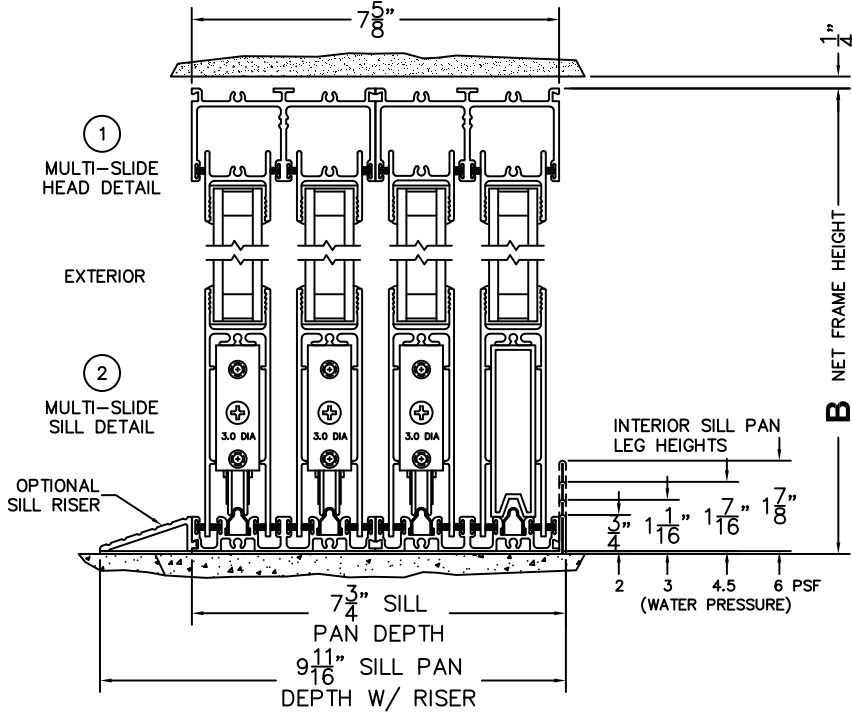

FLEETWOOD
WINDOWS & DOORS
FleetwoodUSA.com

NORWOOD 3070EX M/S
XXXO STANDARD CONFIGURATION
NO SCREENS

ORDER NO.:

ITEM NO.:

REQUIRED DEALER INFO.

A(NET FRAME WIDTH)

B(NET FRAME HEIGHT)

SILL PAN HEIGHT (INTERIOR LEG)
(3/4", 1-1/16", 1-7/16" OR 1-7/8")

NOTES:

(USE RULER TO SCALE DIMENSIONS IN INCHES)

SCALE: 1/4

XXXO DOOR SHOWN

- (3)
LOCK JAMB
- (4)
INTERLOCKERS
- (5)
INTERLOCKERS
- (6)
INTERLOCKERS
- (7)
FIXED JAMB