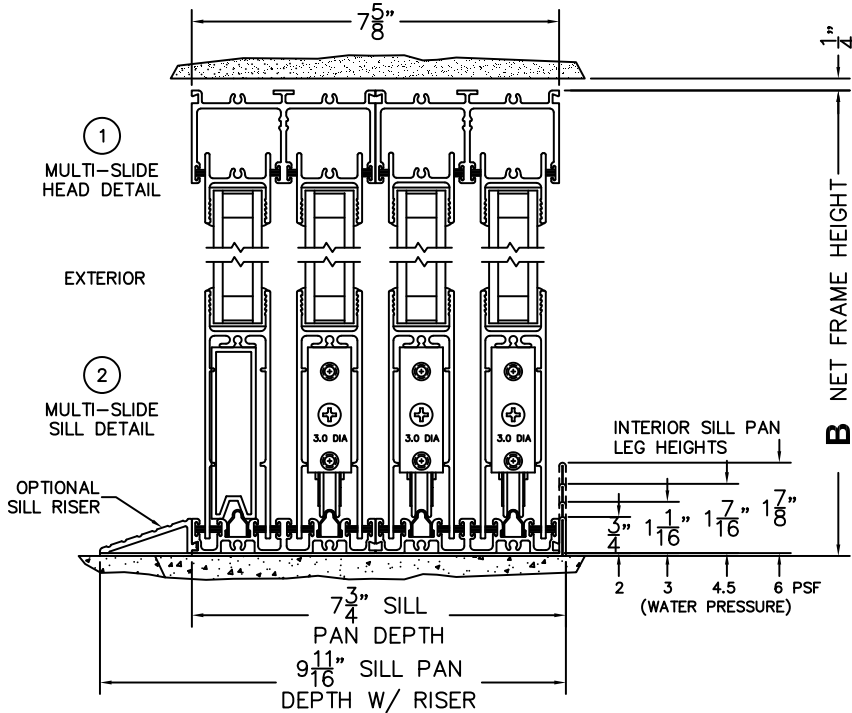

FLEETWOOD
WINDOWS & DOORS
FleetwoodUSA.com

NORWOOD 3070EX M/S
XXXO CUSTOM CONFIGURATION
NO SCREENS

ORDER NO.:

ITEM NO.:

REQUIRED DEALER INFO.

A(NET FRAME WIDTH)

B(NET FRAME HEIGHT)

SILL PAN HEIGHT (INTERIOR LEG)
(3/4", 1-1/16", 1-7/16" OR 1-7/8")

NOTES:

(USE RULER TO SCALE DIMENSIONS IN INCHES)

SCALE: 1/4

XXXO DOOR SHOWN