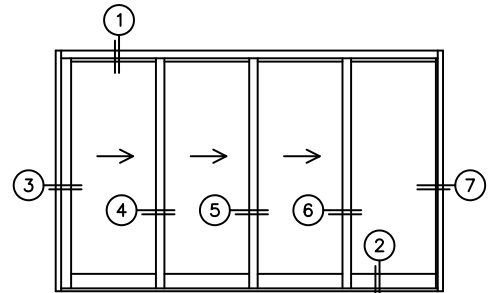

FLEETWOOD
WINDOWS & DOORS
FleetwoodUSA.com

NORWOOD 3070EX M/S
XXXO CUSTOM CONFIGURATION
NO SCREENS

ORDER NO.:

ITEM NO.:

REQUIRED DEALER INFO.

A(NET FRAME WIDTH)

B(NET FRAME HEIGHT)

SILL PAN HEIGHT (INTERIOR LEG)
(3/4", 1-1/16", 1-7/16" OR 1-7/8")

NOTES:

(USE RULER TO SCALE DIMENSIONS IN INCHES)

SCALE: 1/4

XXXO DOOR SHOWN