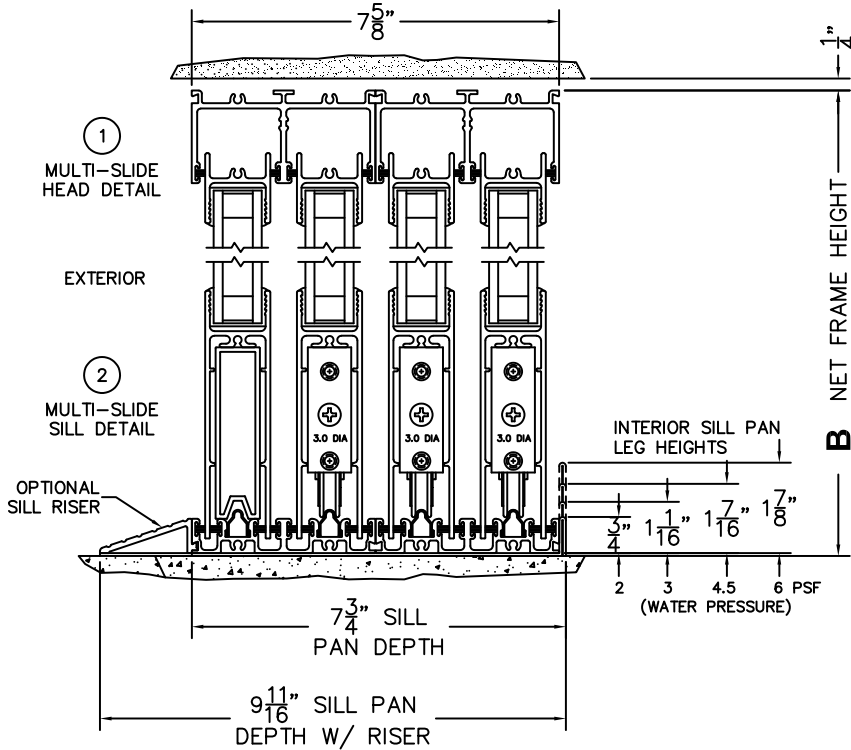

FLEETWOOD
WINDOWS & DOORS
FleetwoodUSA.com

NORWOOD 3070EX M/S
XXXO CUSTOM CONFIGURATION
NO SCREENS

ORDER NO.:

ITEM NO.:

REQUIRED DEALER INFO.

A(NET FRAME WIDTH)

B(NET FRAME HEIGHT)

SILL PAN HEIGHT (INTERIOR LEG)
(3/4", 1-1/16", 1-7/16" OR 1-7/8")

NOTES:

(USE RULER TO SCALE DIMENSIONS IN INCHES)

SCALE: 1/4

XXXO DOOR SHOWN

③ LOCK JAMB

④ INTERLOCKERS

⑤ INTERLOCKERS

⑥ INTERLOCKERS

⑦ FIXED JAMB

ARCHETYPE LATCH WITH FLUSH PULL HANDLES