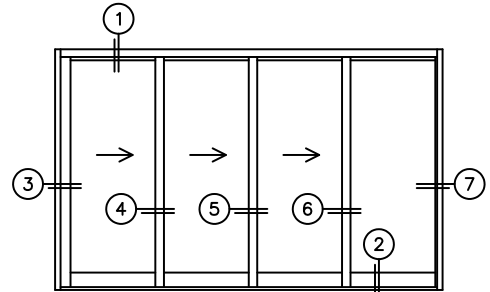

FLEETWOOD
WINDOWS & DOORS
FleetwoodUSA.com

NORWOOD 3070EX M/S
XXXO CUSTOM CONFIGURATION
NO SCREENS

ORDER NO.:

ITEM NO.:

REQUIRED DEALER INFO.

A(NET FRAME WIDTH)

B(NET FRAME HEIGHT)

SILL PAN HEIGHT (INTERIOR LEG)
(3/4", 1-1/16", 1-7/16" OR 1-7/8")

NOTES:

(USE RULER TO SCALE DIMENSIONS IN INCHES)

SCALE: 1/4

XXXO DOOR SHOWN

③ LOCK JAMB

④ INTERLOCKERS

⑤ INTERLOCKERS

⑥ INTERLOCKERS

⑦ FIXED JAMB

ARCHETYPE LATCH WITH FLUSH PULL HANDLES