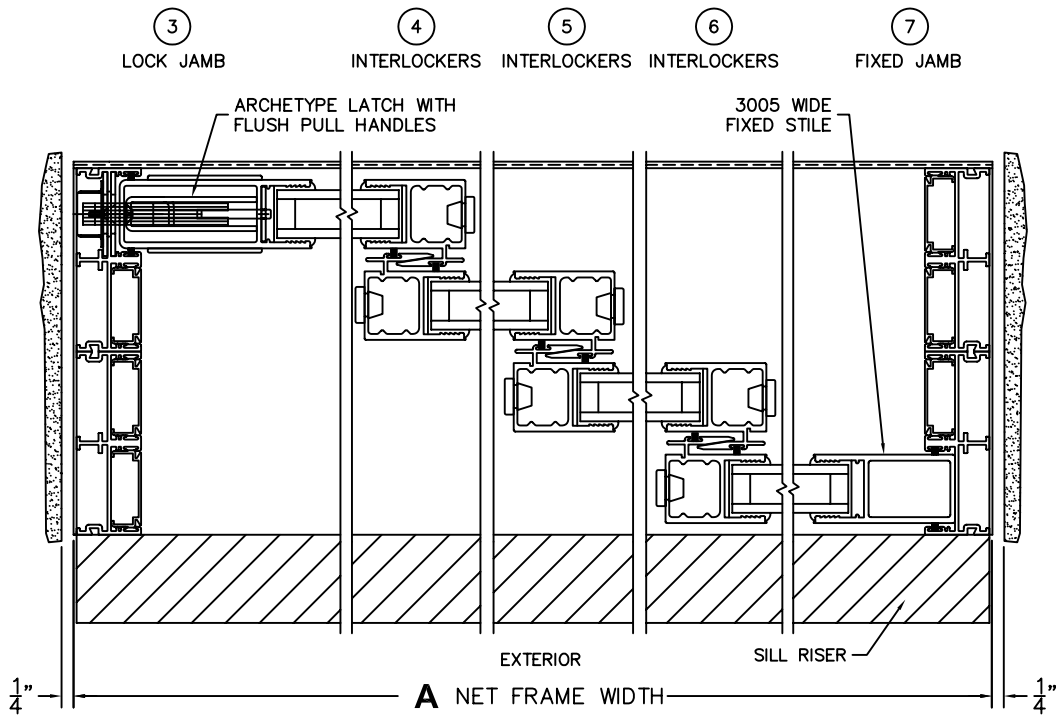

SCALE: 1/4

FLEETWOOD
WINDOWS & DOORS
FleetwoodUSA.com

NORWOOD 3070EX M/S
XXXO CUSTOM CONFIGURATION
NO SCREENS

ORDER NO.:

ITEM NO.:

SCALE: 1/4

FLUSH STACK: PANELS IN OPEN POSITION