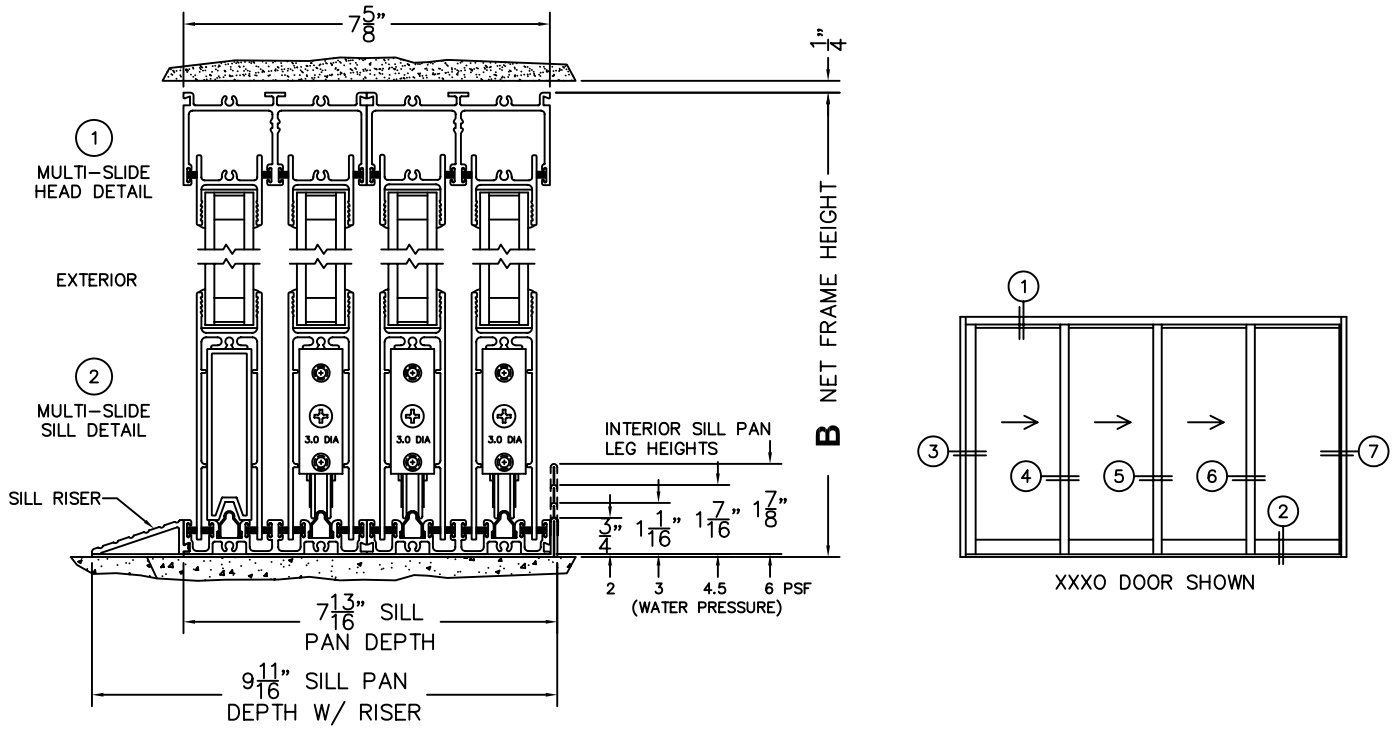

SCALE: 1/4

FLEETWOOD
WINDOWS & DOORS
FleetwoodUSA.com

NORWOOD 3070EX M/S
XXXO CUSTOM CONFIGURATION
NO SCREENS

ORDER NO.:

ITEM NO.:

SCALE: 1/4

FLUSH STACK: PANELS IN OPEN POSITION