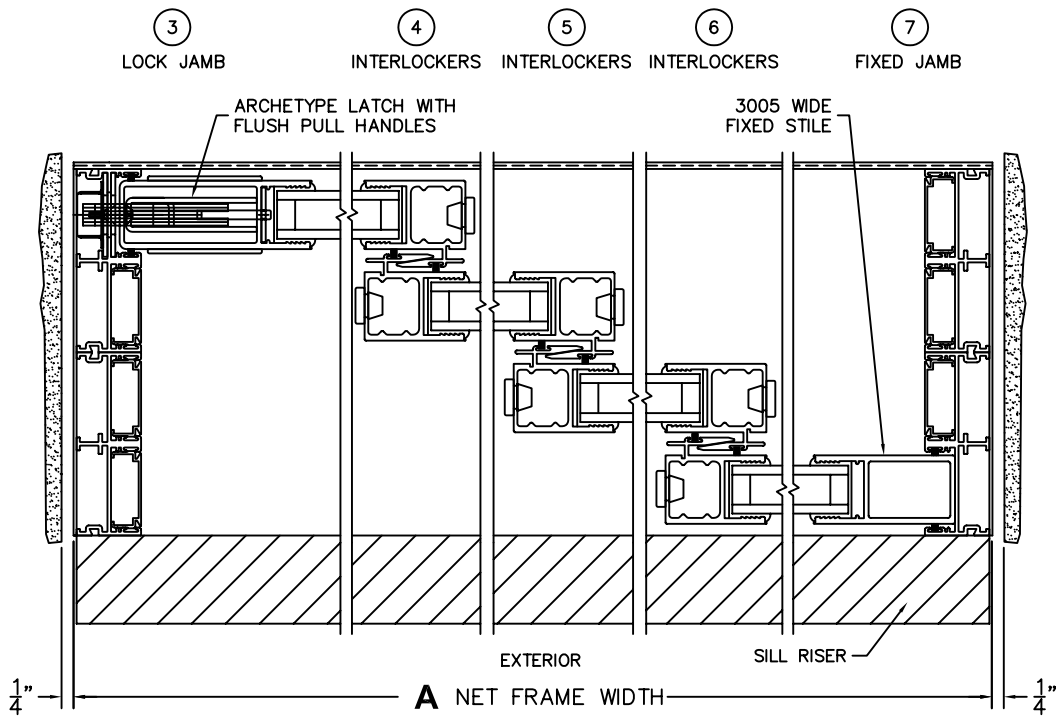

SCALE: 1/4

FLEETWOOD
WINDOWS & DOORS
FleetwoodUSA.com

NORWOOD 3070EX M/S
XXXO CUSTOM CONFIGURATION
NO SCREENS

ORDER NO.:

ITEM NO.:

SCALE: 1/4

NON-FLUSH STACK: PANELS IN OPEN POSITION