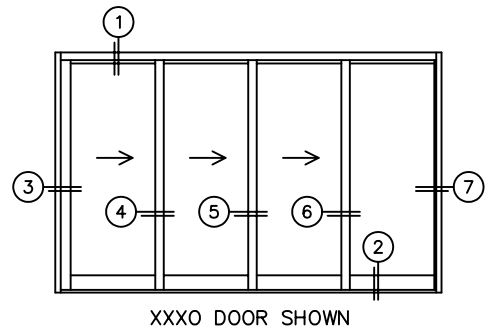

SCALE: 1/4

FLEETWOOD
WINDOWS & DOORS
FleetwoodUSA.com

NORWOOD 3070EX M/S
XXXO CUSTOM CONFIGURATION
NO SCREENS

ORDER NO.:

ITEM NO.:

SCALE: 1/4

NON-FLUSH STACK: PANELS IN OPEN POSITION