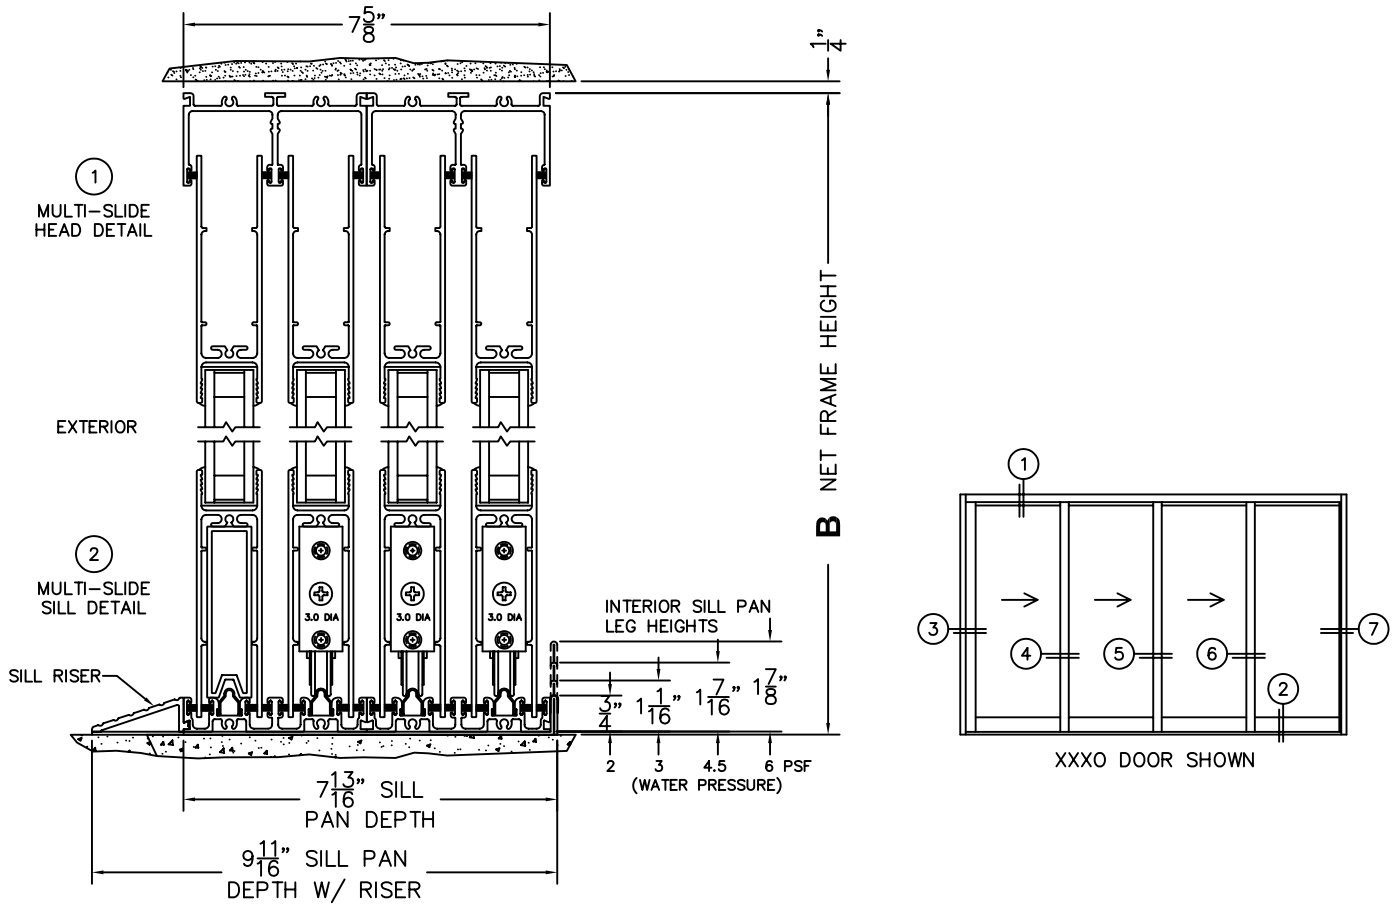

SCALE: 1/4

FLEETWOOD
WINDOWS & DOORS
FleetwoodUSA.com

NORWOOD 3070EX M/S
XXXO CUSTOM CONFIGURATION
NO SCREENS

ORDER NO.:

ITEM NO.:

SCALE: 1/4

NON-FLUSH STACK: PANELS IN OPEN POSITION