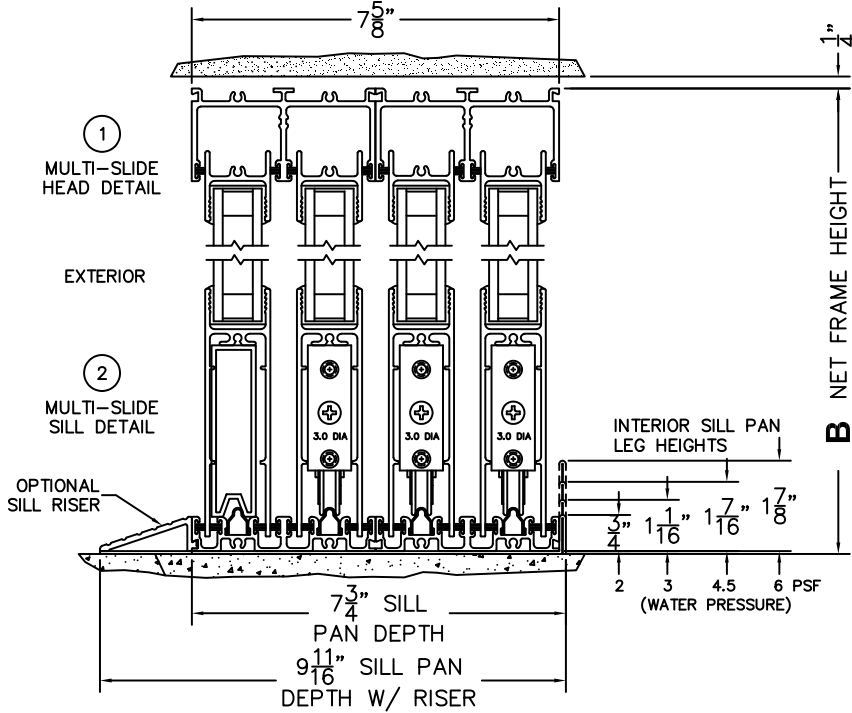

FLEETWOOD
WINDOWS & DOORS
FleetwoodUSA.com

NORWOOD 3070EX M/S
XXXO CUSTOM CONFIGURATION
NO SCREENS

ORDER NO.:

ITEM NO.:

REQUIRED DEALER INFO.

A(NET FRAME WIDTH)

B(NET FRAME HEIGHT)

SILL PAN HEIGHT (INTERIOR LEG)
(3/4", 1-1/16", 1-7/16" OR 1-7/8")

NOTES:

(USE RULER TO SCALE DIMENSIONS IN INCHES)

SCALE: 1/4

XXXO DOOR SHOWN