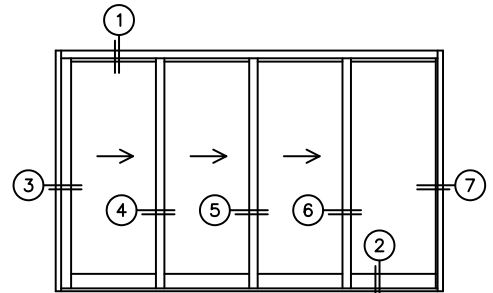

FLEETWOOD
WINDOWS & DOORS
FleetwoodUSA.com

NORWOOD 3070EX M/S
XXXO CUSTOM CONFIGURATION
NO SCREENS

ORDER NO.:

ITEM NO.:

REQUIRED DEALER INFO.

A(NET FRAME WIDTH)

B(NET FRAME HEIGHT)

SILL PAN HEIGHT (INTERIOR LEG)
(3/4", 1-1/16", 1-7/16" OR 1-7/8")

NOTES:

(USE RULER TO SCALE DIMENSIONS IN INCHES)

SCALE: 1/4

XXXO DOOR SHOWN