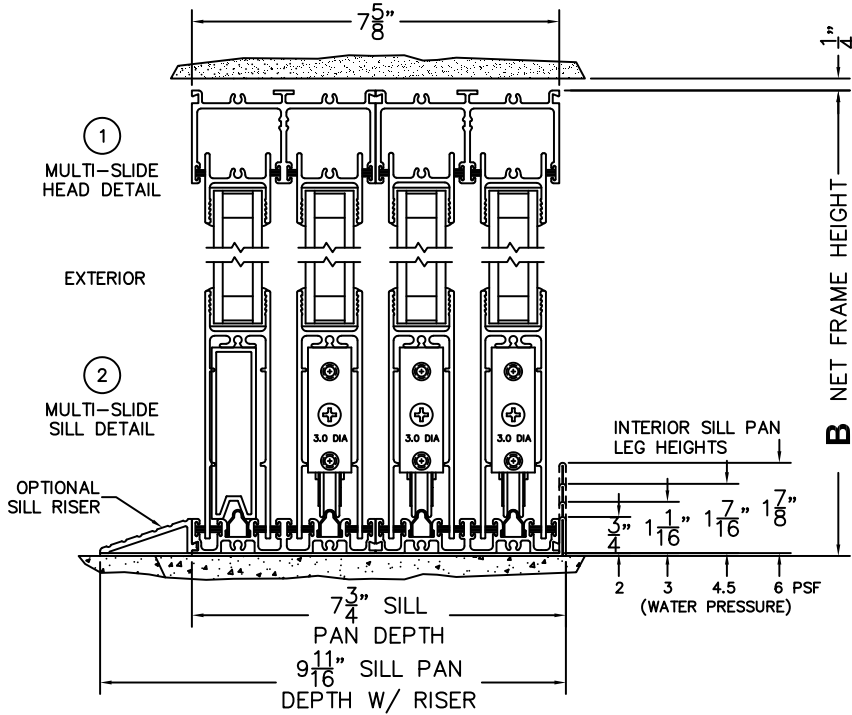

FLEETWOOD
WINDOWS & DOORS
FleetwoodUSA.com

NORWOOD 3070EX M/S
XXXO STANDARD CONFIGURATION
NO SCREENS

ORDER NO.:

ITEM NO.:

REQUIRED DEALER INFO.

A(NET FRAME WIDTH)

B(NET FRAME HEIGHT)

SILL PAN HEIGHT (INTERIOR LEG)
(3/4", 1-1/16", 1-7/16" OR 1-7/8")

NOTES:

(USE RULER TO SCALE DIMENSIONS IN INCHES)

SCALE: 1/4

XXXO DOOR SHOWN