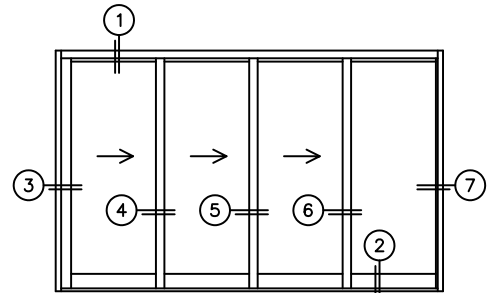

FLEETWOOD
WINDOWS & DOORS
FleetwoodUSA.com

NORWOOD 3070EX M/S
XXXO STANDARD CONFIGURATION
NO SCREENS

ORDER NO.:

ITEM NO.:

REQUIRED DEALER INFO.

A(NET FRAME WIDTH)

B(NET FRAME HEIGHT)

SILL PAN HEIGHT (INTERIOR LEG)
(3/4", 1-1/16", 1-7/16" OR 1-7/8")

NOTES:

(USE RULER TO SCALE DIMENSIONS IN INCHES)

SCALE: 1/4

XXXO DOOR SHOWN