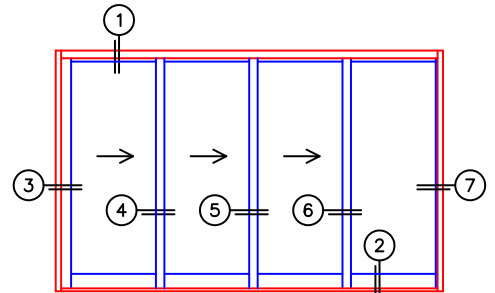

FLEETWOOD
WINDOWS & DOORS
FleetwoodUSA.com

NORWOOD 3070EX M/S
XXXO CUSTOM CONFIGURATION
NO SCREENS

ORDER NO.:

ITEM NO.:

REQUIRED DEALER INFO.

A(NET FRAME WIDTH)

B(NET FRAME HEIGHT)

SILL PAN HEIGHT (INTERIOR LEG)
(3/4", 1-1/16", 1-7/16" OR 1-7/8")

NOTES:

(USE RULER TO SCALE DIMENSIONS IN INCHES)

SCALE: 1/4

XXXO DOOR SHOWN