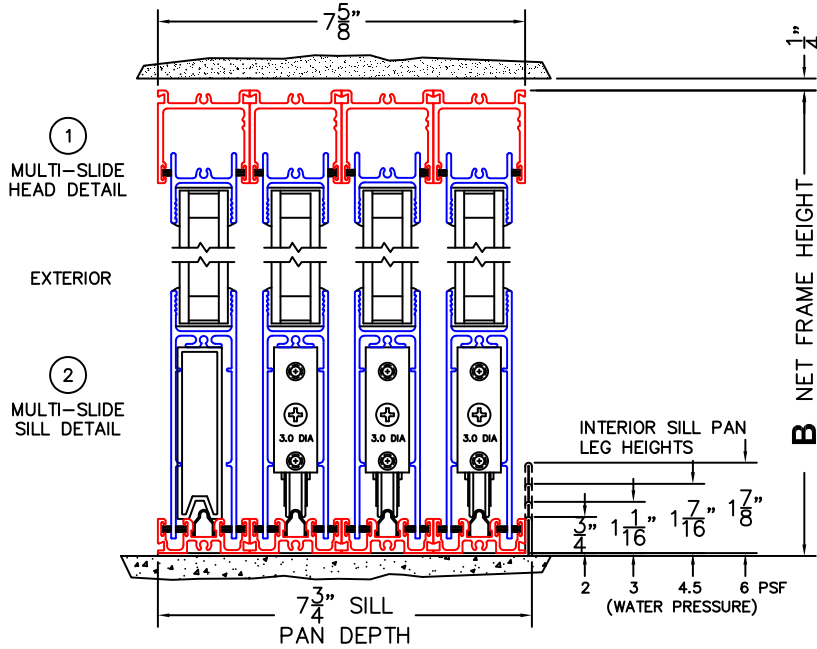

FLEETWOOD
WINDOWS & DOORS
FleetwoodUSA.com

NORWOOD 3070EX M/S
XXXO CUSTOM CONFIGURATION
NO SCREENS

ORDER NO.:

ITEM NO.:

REQUIRED DEALER INFO.

A(NET FRAME WIDTH)

B(NET FRAME HEIGHT)

SILL PAN HEIGHT (INTERIOR LEG)
(3/4", 1-1/16", 1-7/16" OR 1-7/8")

NOTES:

(USE RULER TO SCALE DIMENSIONS IN INCHES)

SCALE: 1/4

XXXO DOOR SHOWN