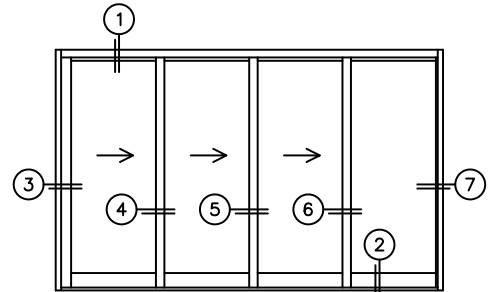

FLEETWOOD
WINDOWS & DOORS
FleetwoodUSA.com

NORWOOD 3070EX M/S
XXXO CUSTOM CONFIGURATION
NO SCREENS

ORDER NO.:

ITEM NO.:

REQUIRED DEALER INFO.

A(NET FRAME WIDTH)

B(NET FRAME HEIGHT)

SILL PAN HEIGHT(INTERIOR LEG)
(3/4", 1-1/16", 1-7/16" OR 1-7/8")

NOTES:

(USE RULER TO SCALE DIMENSIONS IN INCHES)

SCALE: 1/4

XXXO DOOR SHOWN