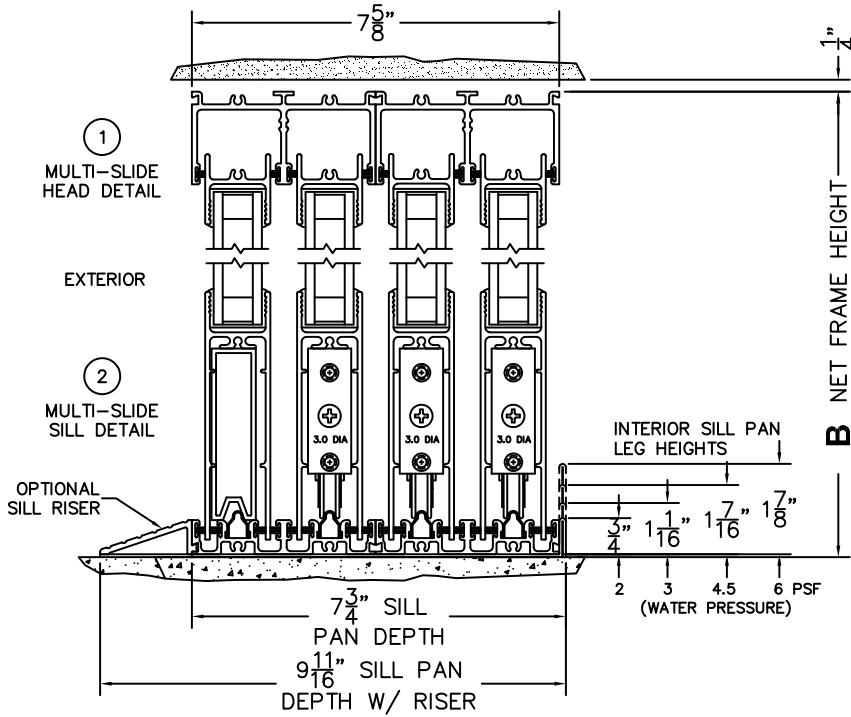

FLEETWOOD
WINDOWS & DOORS
FleetwoodUSA.com

NORWOOD 3070EX M/S
XXXO CUSTOM CONFIGURATION
NO SCREENS

ORDER NO.:

ITEM NO.:

REQUIRED DEALER INFO.

A(NET FRAME WIDTH)

B(NET FRAME HEIGHT)

SILL PAN HEIGHT(INTERIOR LEG)
(3/4", 1-1/16", 1-7/16" OR 1-7/8")

NOTES:

(USE RULER TO SCALE DIMENSIONS IN INCHES)

SCALE: 1/4

XXXO DOOR SHOWN