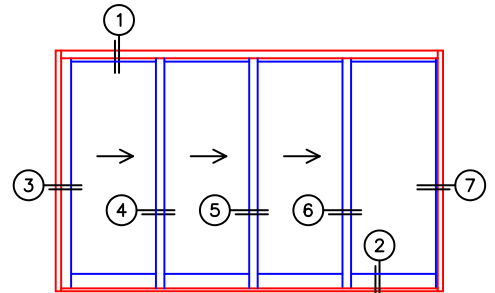

FLEETWOOD
WINDOWS & DOORS
FleetwoodUSA.com

NORWOOD 3070EX M/S
XXXO CUSTOM CONFIGURATION
NO SCREENS

ORDER NO.:

ITEM NO.:

REQUIRED DEALER INFO.

A(NET FRAME WIDTH)

B(NET FRAME HEIGHT)

SILL PAN HEIGHT (INTERIOR LEG)
(3/4", 1-1/16", 1-7/16" OR 1-7/8")

NOTES:

(USE RULER TO SCALE DIMENSIONS IN INCHES)

SCALE: 1/4

XXXO DOOR SHOWN