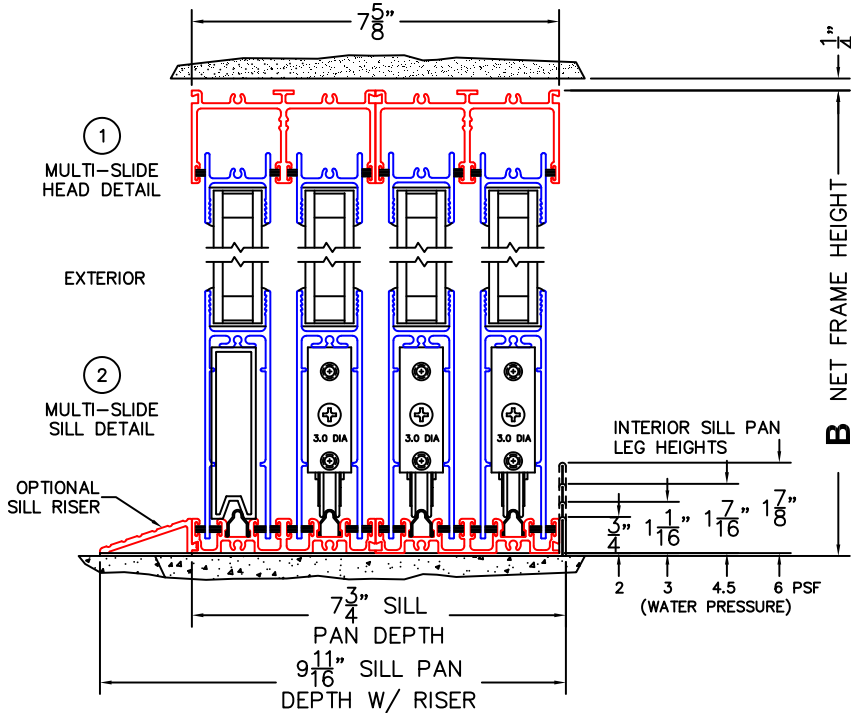

FLEETWOOD
WINDOWS & DOORS
FleetwoodUSA.com

NORWOOD 3070EX M/S
XXXO CUSTOM CONFIGURATION
NO SCREENS

ORDER NO.:

ITEM NO.:

REQUIRED DEALER INFO.

A(NET FRAME WIDTH)

B(NET FRAME HEIGHT)

SILL PAN HEIGHT (INTERIOR LEG)
(3/4", 1-1/16", 1-7/16" OR 1-7/8")

NOTES:

(USE RULER TO SCALE DIMENSIONS IN INCHES)

SCALE: 1/4

XXXO DOOR SHOWN