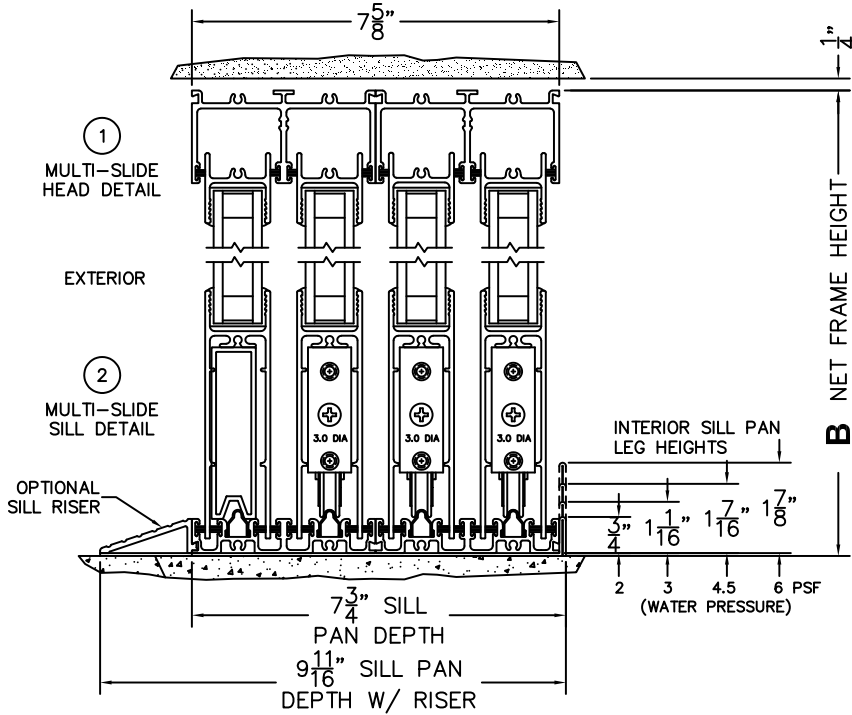

FLEETWOOD
WINDOWS & DOORS
FleetwoodUSA.com

NORWOOD 3070EX M/S
XXXO CUSTOM CONFIGURATION
NO SCREENS

ORDER NO.:

ITEM NO.:

REQUIRED DEALER INFO.

A(NET FRAME WIDTH)

B(NET FRAME HEIGHT)

SILL PAN HEIGHT (INTERIOR LEG)
(3/4", 1-1/16", 1-7/16" OR 1-7/8")

NOTES:

(USE RULER TO SCALE DIMENSIONS IN INCHES)

SCALE: 1/4

XXXO DOOR SHOWN