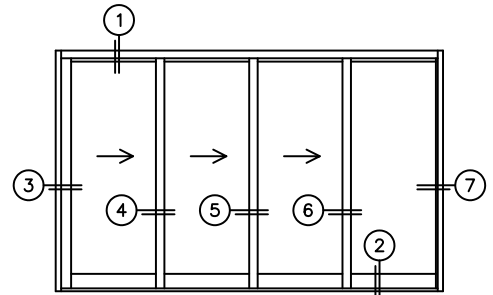

FLEETWOOD
WINDOWS & DOORS
FleetwoodUSA.com

NORWOOD 3070EX M/S
XXXO CUSTOM CONFIGURATION
NO SCREENS

ORDER NO.:

ITEM NO.:

REQUIRED DEALER INFO.

A(NET FRAME WIDTH)

B(NET FRAME HEIGHT)

SILL PAN HEIGHT (INTERIOR LEG)
(3/4", 1-1/16", 1-7/16" OR 1-7/8")

NOTES:

(USE RULER TO SCALE DIMENSIONS IN INCHES)

SCALE: 1/4

XXXO DOOR SHOWN