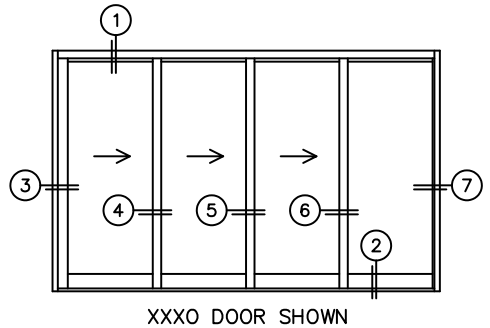

FLEETWOOD
WINDOWS & DOORS
FleetwoodUSA.com

NORWOOD 3070EX M/S
XXXO STANDARD CONFIGURATION
NO SCREENS

ORDER NO.:

ITEM NO.:

REQUIRED DEALER INFO.

A(NET FRAME WIDTH)

B(NET FRAME HEIGHT)

SILL PAN HEIGHT (INTERIOR LEG)
(3/4", 1-1/16", 1-7/16" OR 1-7/8")

NOTES:

(USE RULER TO SCALE DIMENSIONS IN INCHES)

SCALE: 1/4

XXXO DOOR SHOWN