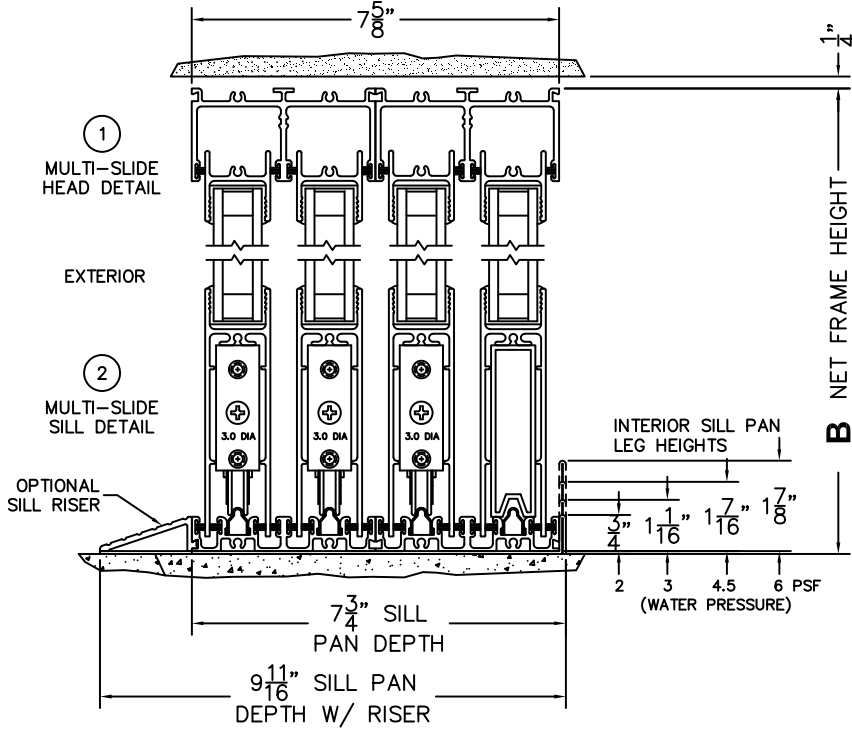

FLEETWOOD
WINDOWS & DOORS
FleetwoodUSA.com

NORWOOD 3070EX M/S
XXXO STANDARD CONFIGURATION
NO SCREENS

ORDER NO.:

ITEM NO.:

REQUIRED DEALER INFO.

A(NET FRAME WIDTH)

B(NET FRAME HEIGHT)

SILL PAN HEIGHT (INTERIOR LEG)
(3/4", 1-1/16", 1-7/16" OR 1-7/8")

NOTES:

(USE RULER TO SCALE DIMENSIONS IN INCHES)

SCALE: 1/4

XXXO DOOR SHOWN