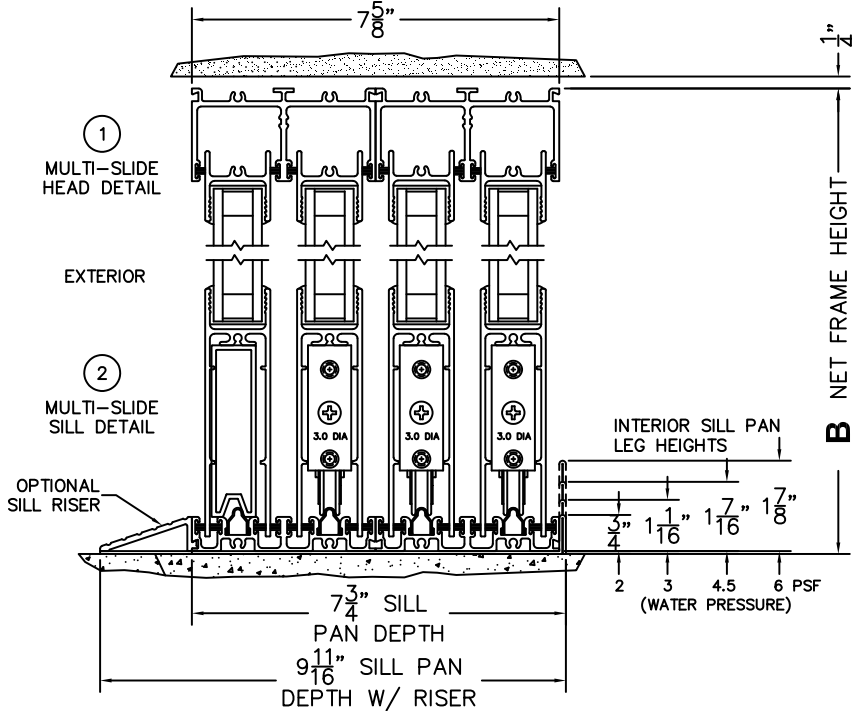

**FLEETWOOD**  
WINDOWS & DOORS  
FleetwoodUSA.com

**NORWOOD 3070EX M/S**  
XXXO CUSTOM CONFIGURATION  
NO SCREENS

ORDER NO.:

ITEM NO.:

REQUIRED DEALER INFO.

**A**(NET FRAME WIDTH)

**B**(NET FRAME HEIGHT)

SILL PAN HEIGHT (INTERIOR LEG)  
(3/4", 1-1/16", 1-7/16" OR 1-7/8")

NOTES:

(USE RULER TO SCALE DIMENSIONS IN INCHES)

SCALE: 1/4

XXXO DOOR SHOWN

- (3)  
LOCK JAMB
- (4)  
INTERLOCKERS
- (5)  
INTERLOCKERS
- (6)  
INTERLOCKERS
- (7)  
FIXED JAMB