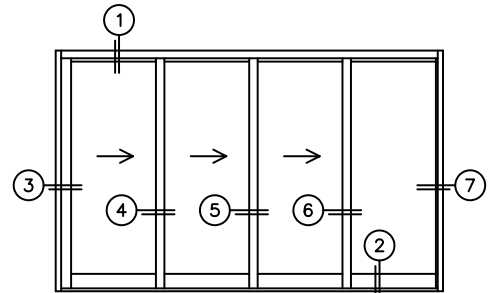

**FLEETWOOD**  
WINDOWS & DOORS  
FleetwoodUSA.com

**NORWOOD 3070EX M/S**  
XXXO CUSTOM CONFIGURATION  
NO SCREENS

ORDER NO.:

ITEM NO.:

REQUIRED DEALER INFO.

**A**(NET FRAME WIDTH)

**B**(NET FRAME HEIGHT)

SILL PAN HEIGHT (INTERIOR LEG)  
(3/4", 1-1/16", 1-7/16" OR 1-7/8")

NOTES:

(USE RULER TO SCALE DIMENSIONS IN INCHES)

SCALE: 1/4

XXXO DOOR SHOWN

- (3)  
LOCK JAMB
- (4)  
INTERLOCKERS
- (5)  
INTERLOCKERS
- (6)  
INTERLOCKERS
- (7)  
FIXED JAMB