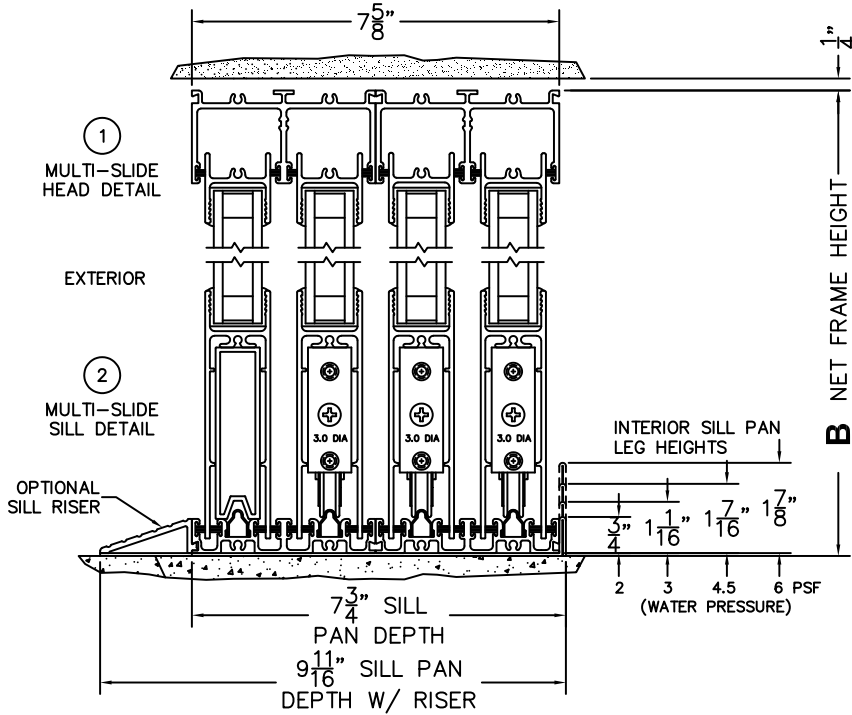

FLEETWOOD
WINDOWS & DOORS
FleetwoodUSA.com

NORWOOD 3070EX M/S
XXXO CUSTOM CONFIGURATION
NO SCREENS

ORDER NO.:

ITEM NO.:

REQUIRED DEALER INFO.

A(NET FRAME WIDTH)

B(NET FRAME HEIGHT)

SILL PAN HEIGHT (INTERIOR LEG)
(3/4", 1-1/16", 1-7/16" OR 1-7/8")

NOTES:

(USE RULER TO SCALE DIMENSIONS IN INCHES)

SCALE: 1/4

XXXO DOOR SHOWN