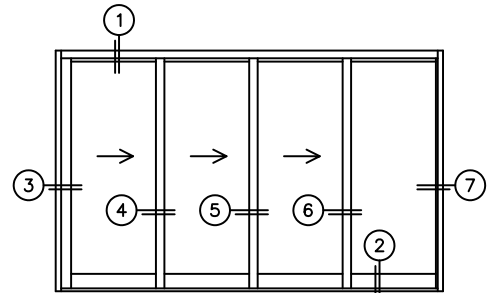

FLEETWOOD
WINDOWS & DOORS
FleetwoodUSA.com

NORWOOD 3070EX M/S
XXXO CUSTOM CONFIGURATION
NO SCREENS

ORDER NO.:

ITEM NO.:

REQUIRED DEALER INFO.

A(NET FRAME WIDTH)

B(NET FRAME HEIGHT)

SILL PAN HEIGHT (INTERIOR LEG)
(3/4", 1-1/16", 1-7/16" OR 1-7/8")

NOTES:

(USE RULER TO SCALE DIMENSIONS IN INCHES)

SCALE: 1/4

XXXO DOOR SHOWN