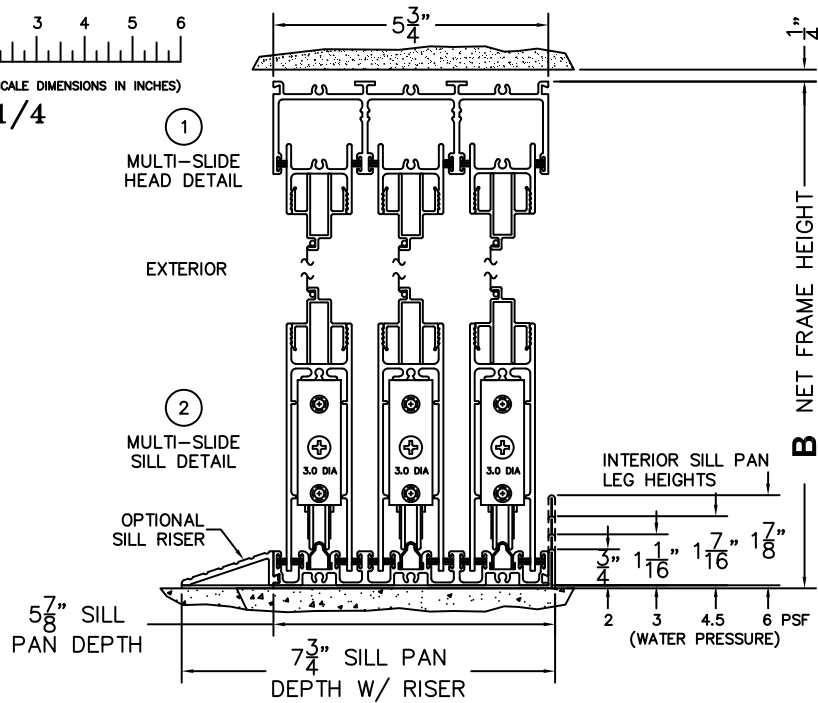

SILL PAN HEIGHT (INTERIOR LEG)
(3/4", 1-1/16", 1-7/16" OR 1-7/8")

NOTES:

(USE RULER TO SCALE DIMENSIONS IN INCHES)

SCALE: 1/4

XXXIXXX DOOR SHOWN

③ LOCK JAMB

④ INTERLOCKERS

⑤ INTERLOCKERS