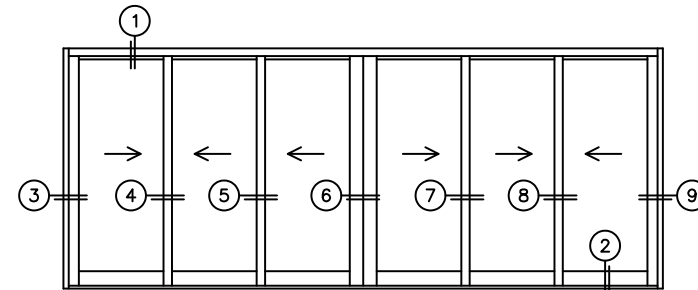

SILL PAN HEIGHT (INTERIOR LEG)
(3/4", 1-1/16", 1-7/16" OR 1-7/8")

NOTES:

(USE RULER TO SCALE DIMENSIONS IN INCHES)

SCALE: 1/4

XXXIXXX DOOR SHOWN

③ LOCK JAMB

④ INTERLOCKERS

⑤ INTERLOCKERS