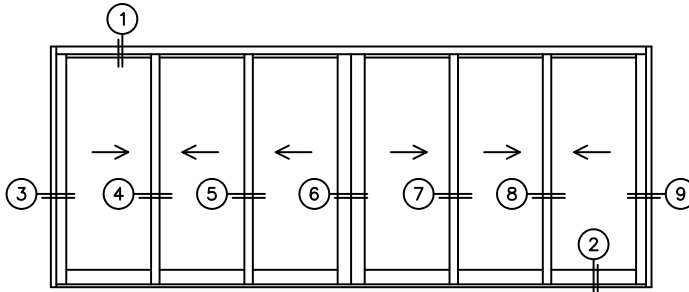

FLEETWOOD
WINDOWS & DOORS
FleetwoodUSA.com

NORWOOD 3070EX M/S
XXXIXXX STANDARD CONFIGURATION
WITH SCREENS

ORDER NO.:

ITEM NO.:

REQUIRED DEALER INFO.

A(NET FRAME WIDTH)

B(NET FRAME HEIGHT)

SILL PAN HEIGHT (INTERIOR LEG)
(3/4", 1-1/16", 1-7/16" OR 1-7/8")

NOTES:

(USE RULER TO SCALE DIMENSIONS IN INCHES)

SCALE: 1/4

XXXIXXX DOOR SHOWN

FLEETWOOD
WINDOWS & DOORS
FleetwoodUSA.com

NORWOOD 3070EX M/S
WITH SCREENS
XXXIXXX STANDARD CONFIGURATION

ORDER NO.:

ITEM NO.:

(USE RULER TO SCALE DIMENSIONS IN INCHES)

SCALE: 1/4

③
LOCK JAMB

④
INTERLOCKERS

⑤
INTERLOCKERS

⑥
MEETING STILES

⑦
INTERLOCKERS

⑧
INTERLOCKERS

⑨
LOCK JAMB

ARCHETYPE LATCH WITH
FLUSH PULL HANDLES