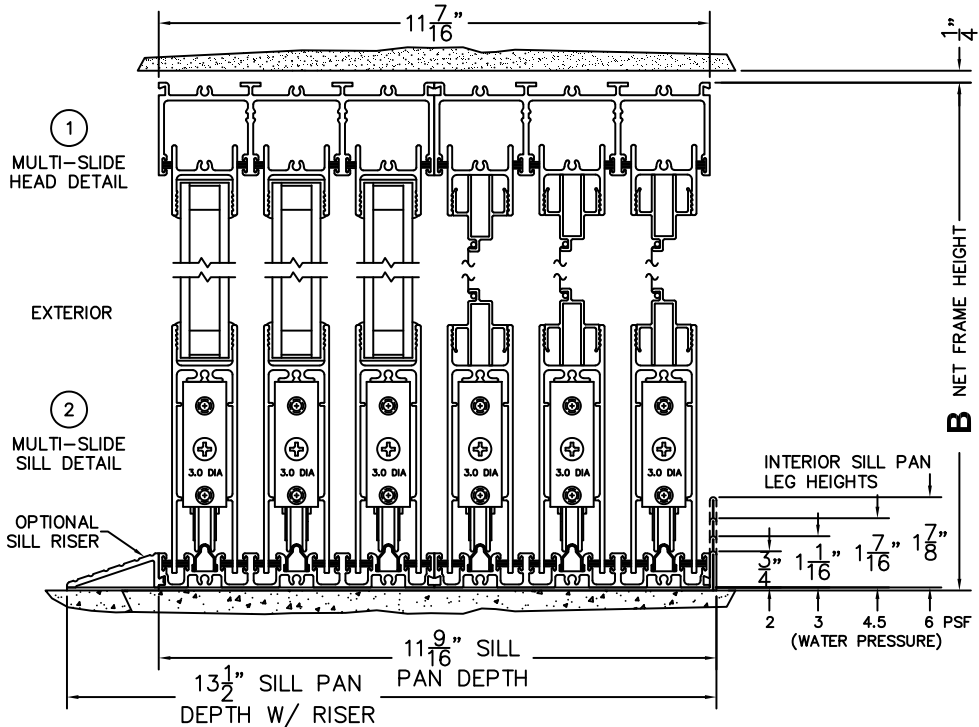

NOTES:

(USE RULER TO SCALE DIMENSIONS IN INCHES)

SCALE: 1/4

XXXIXXX DOOR SHOWN

FLEETWOOD
WINDOWS & DOORS
FleetwoodUSA.com

NORWOOD 3070EX M/S
WITH SCREENS
XXXIXXX STANDARD CONFIGURATION

ORDER NO.:

ITEM NO.:

(USE RULER TO SCALE DIMENSIONS IN INCHES)

SCALE: 1/4

③
LOCK JAMB

④
INTERLOCKERS

⑤
INTERLOCKERS

⑥
MEETING STILES

⑦
INTERLOCKERS

⑧
INTERLOCKERS

⑨
LOCK JAMB

ARCHETYPE LATCH WITH
FLUSH PULL HANDLES