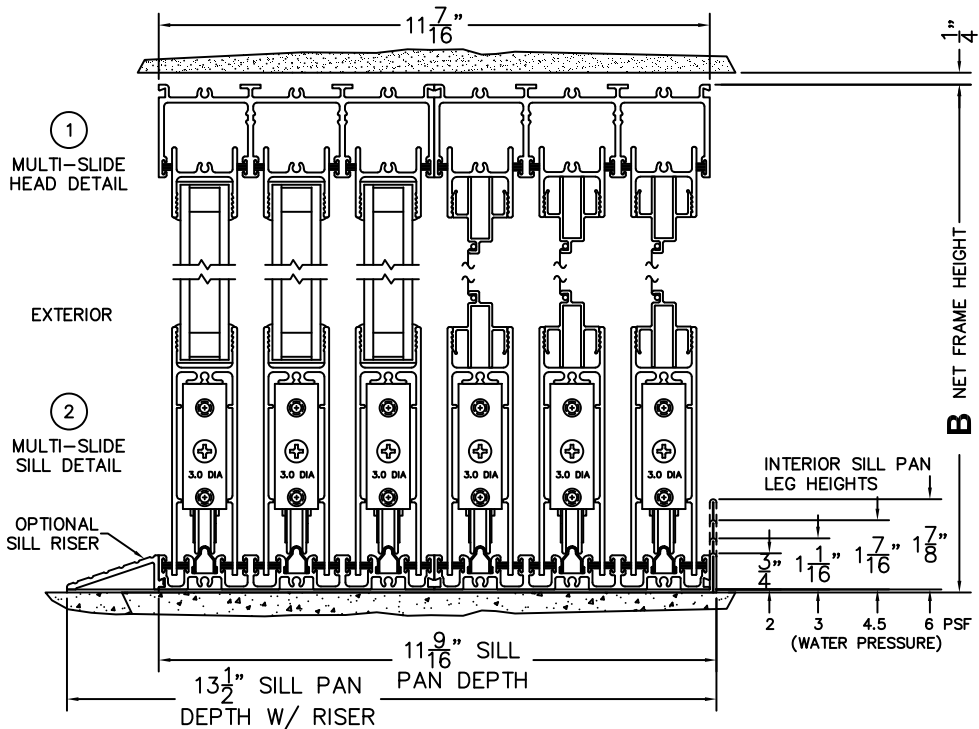

NOTES:

(USE RULER TO SCALE DIMENSIONS IN INCHES)

SCALE: 1/4

XXXIXXX DOOR SHOWN

FLEETWOOD
WINDOWS & DOORS
FleetwoodUSA.com

NORWOOD 3070EX M/S
WITH SCREENS
XXXIXXX STANDARD CONFIGURATION

ORDER NO.:

ITEM NO.:

(USE RULER TO SCALE DIMENSIONS IN INCHES)

SCALE: 1/4