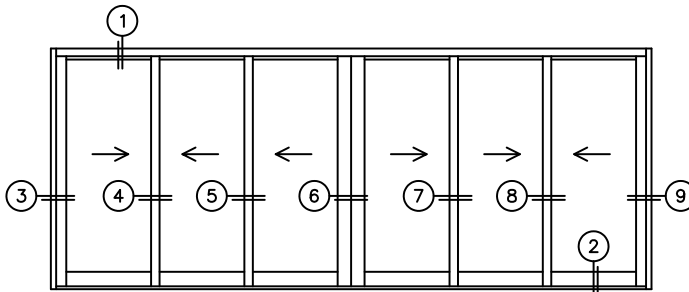

FLEETWOOD
WINDOWS & DOORS
FleetwoodUSA.com

NORWOOD 3070EX M/S
XXXIXXX STANDARD CONFIGURATION
WITH SCREENS

ORDER NO.:

ITEM NO.:

REQUIRED DEALER INFO.

A(NET FRAME WIDTH)

B(NET FRAME HEIGHT)

SILL PAN HEIGHT(INTERIOR LEG)
(3/4", 1-1/16", 1-7/16" OR 1-7/8")

NOTES:

(USE RULER TO SCALE DIMENSIONS IN INCHES)

SCALE: 1/4

XXXIXXX DOOR SHOWN

FLEETWOOD
WINDOWS & DOORS
FleetwoodUSA.com

NORWOOD 3070EX M/S
WITH SCREENS
XXXIXXX STANDARD CONFIGURATION

ORDER NO.:

ITEM NO.:

(USE RULER TO SCALE DIMENSIONS IN INCHES)

SCALE: 1/4