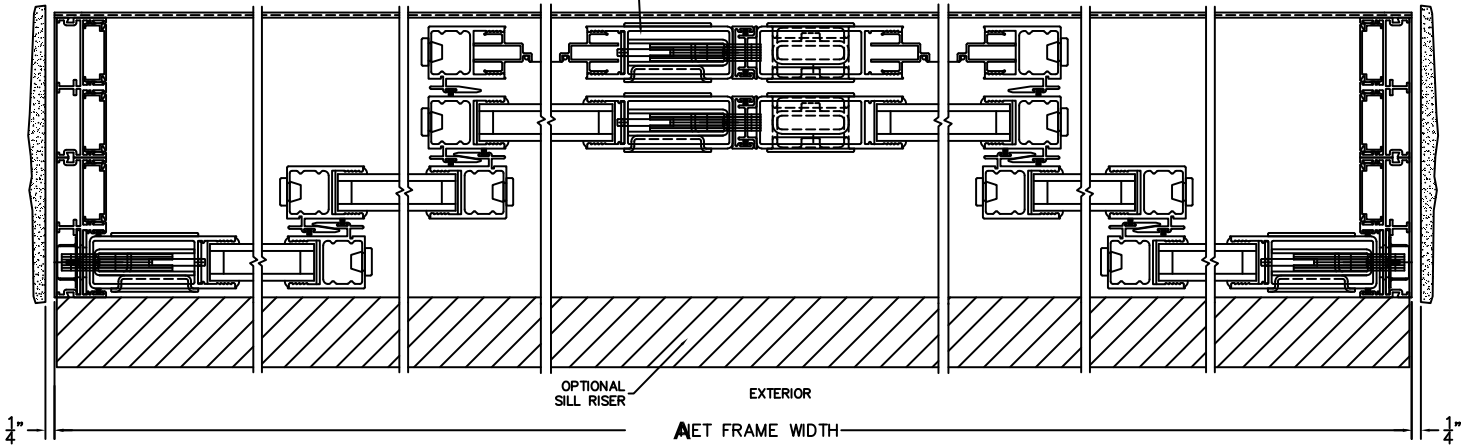

NOTES:

(USE RULER TO SCALE DIMENSIONS IN INCHES)

SCALE: 1/4

XXXIXXX DOOR SHOWN

FLEETWOOD
WINDOWS & DOORS
FleetwoodUSA.com

NORWOOD 3070EX M/S
WITH SCREENS
XXXIXXX STANDARD CONFIGURATION

ORDER NO.:

ITEM NO.:

(USE RULER TO SCALE DIMENSIONS IN INCHES)

SCALE: 1/4

③
LOCK JAMB

④
INTERLOCKERS

⑤
INTERLOCKERS

⑥
MEETING STILES

⑦
INTERLOCKERS

⑧
INTERLOCKERS

⑨
LOCK JAMB

ARCHETYPE LATCH WITH
FLUSH PULL HANDLES

OPTIONAL
SILL RISER

EXTERIOR

NET FRAME WIDTH