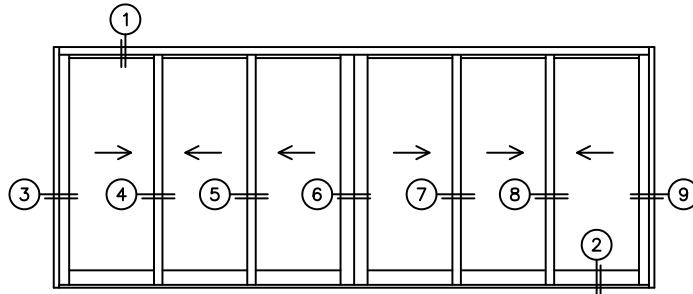

FLEETWOOD
WINDOWS & DOORS
FleetwoodUSA.com

NORWOOD 3070EX M/S
XXXIXXX STANDARD CONFIGURATION
WITH SCREENS

ORDER NO.:

ITEM NO.:

REQUIRED DEALER INFO.

A(NET FRAME WIDTH)

B(NET FRAME HEIGHT)

SILL PAN HEIGHT (INTERIOR LEG)
(3/4", 1-1/16", 1-7/16" OR 1-7/8")

NOTES:

(USE RULER TO SCALE DIMENSIONS IN INCHES)

SCALE: 1/4

XXXIXXX DOOR SHOWN

FLEETWOOD
WINDOWS & DOORS
FleetwoodUSA.com

NORWOOD 3070EX M/S
WITH SCREENS
XXXIXXX STANDARD CONFIGURATION

ORDER NO.:

ITEM NO.:

(USE RULER TO SCALE DIMENSIONS IN INCHES)

SCALE: 1/4

③
LOCK JAMB

④
INTERLOCKERS

⑤
INTERLOCKERS

⑥
MEETING STILES

⑦
INTERLOCKERS

⑧
INTERLOCKERS

⑨
LOCK JAMB

ARCHETYPE LATCH WITH
FLUSH PULL HANDLES

OPTIONAL
SILL RISER

EXTERIOR

NET FRAME WIDTH