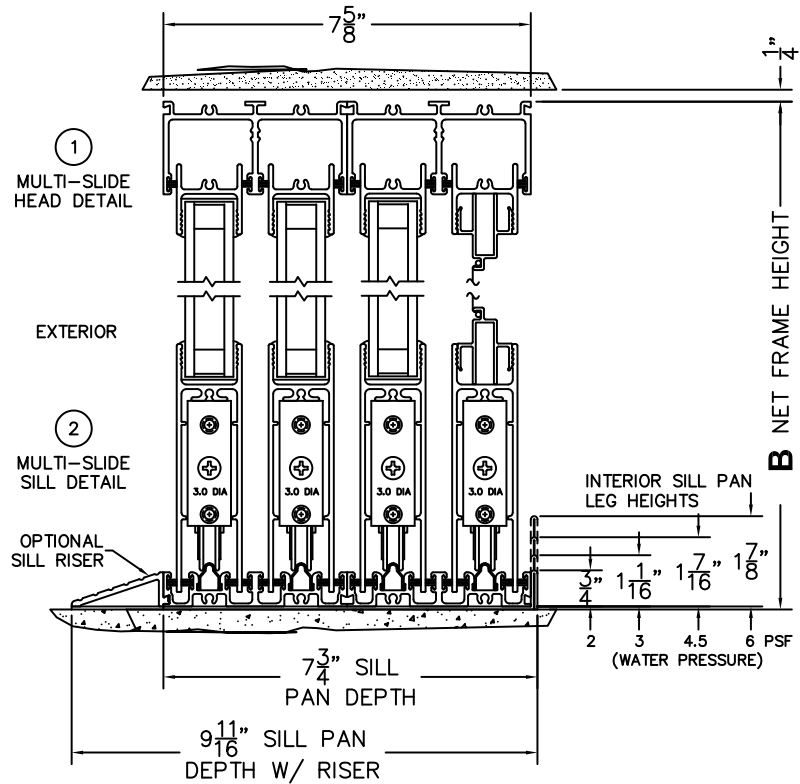

NOTES:

(USE RULER TO SCALE DIMENSIONS IN INCHES)

SCALE: 1/4

XXXIXXX DOOR SHOWN

FLEETWOOD
WINDOWS & DOORS
FleetwoodUSA.com

NORWOOD 3070EX M/S
WITH SCREENS
XXXIXXX STANDARD CONFIGURATION

ORDER NO.:

ITEM NO.:

(USE RULER TO SCALE DIMENSIONS IN INCHES)

SCALE: 1/4

③
LOCK JAMB

④
INTERLOCKERS

⑤
INTERLOCKERS

⑥
MEETING STILES

⑦
INTERLOCKERS

⑧
INTERLOCKERS

⑨
LOCK JAMB

ARCHETYPE LATCH WITH
FLUSH PULL HANDLES

OPTIONAL
SILL RISER

EXTERIOR

NET FRAME WIDTH