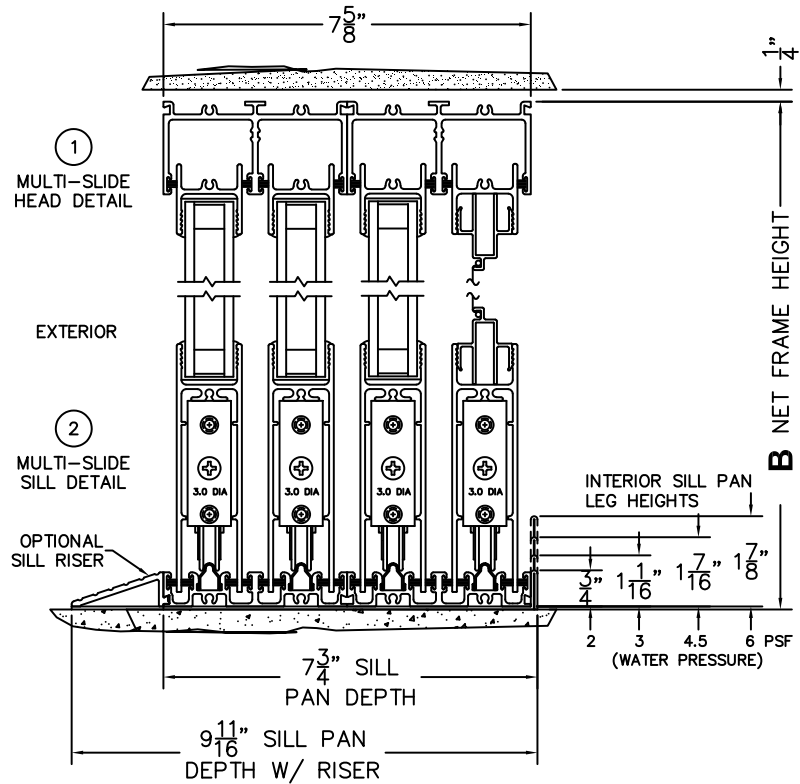

NOTES:

(USE RULER TO SCALE DIMENSIONS IN INCHES)

SCALE: 1/4

XXXIXXX DOOR SHOWN

FLEETWOOD
WINDOWS & DOORS
FleetwoodUSA.com

NORWOOD 3070EX M/S
WITH SCREENS
XXXIXXX STANDARD CONFIGURATION

ORDER NO.:

ITEM NO.:

(USE RULER TO SCALE DIMENSIONS IN INCHES)

SCALE: 1/4

③
LOCK JAMB

④
INTERLOCKERS

⑤
INTERLOCKERS

⑥
MEETING STILES

⑦
INTERLOCKERS

⑧
INTERLOCKERS

⑨
LOCK JAMB

FLUSH PULL HARDWARE
WITH SECURITY LATCH