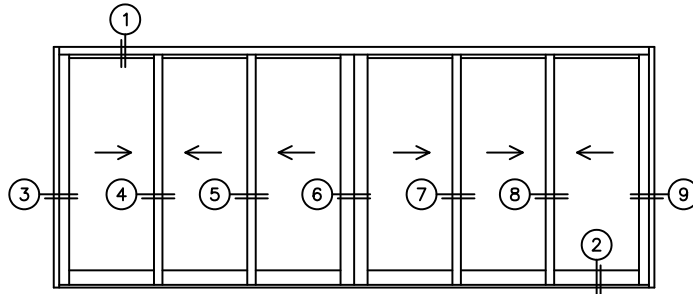

FLEETWOOD
WINDOWS & DOORS
FleetwoodUSA.com

NORWOOD 3070EX M/S
XXXIXXX STANDARD CONFIGURATION
WITH SCREENS

ORDER NO.:

ITEM NO.:

REQUIRED DEALER INFO.

A(NET FRAME WIDTH)

B(NET FRAME HEIGHT)

SILL PAN HEIGHT (INTERIOR LEG)
(3/4", 1-1/16", 1-7/16" OR 1-7/8")

NOTES:

(USE RULER TO SCALE DIMENSIONS IN INCHES)

SCALE: 1/4

XXXIXXX DOOR SHOWN

FLEETWOOD
WINDOWS & DOORS
FleetwoodUSA.com

NORWOOD 3070EX M/S
WITH SCREENS
XXXIXXX STANDARD CONFIGURATION

ORDER NO.:

ITEM NO.:

(USE RULER TO SCALE DIMENSIONS IN INCHES)

SCALE: 1/4

③
LOCK JAMB

④
INTERLOCKERS

⑤
INTERLOCKERS

⑥
MEETING STILES

⑦
INTERLOCKERS

⑧
INTERLOCKERS