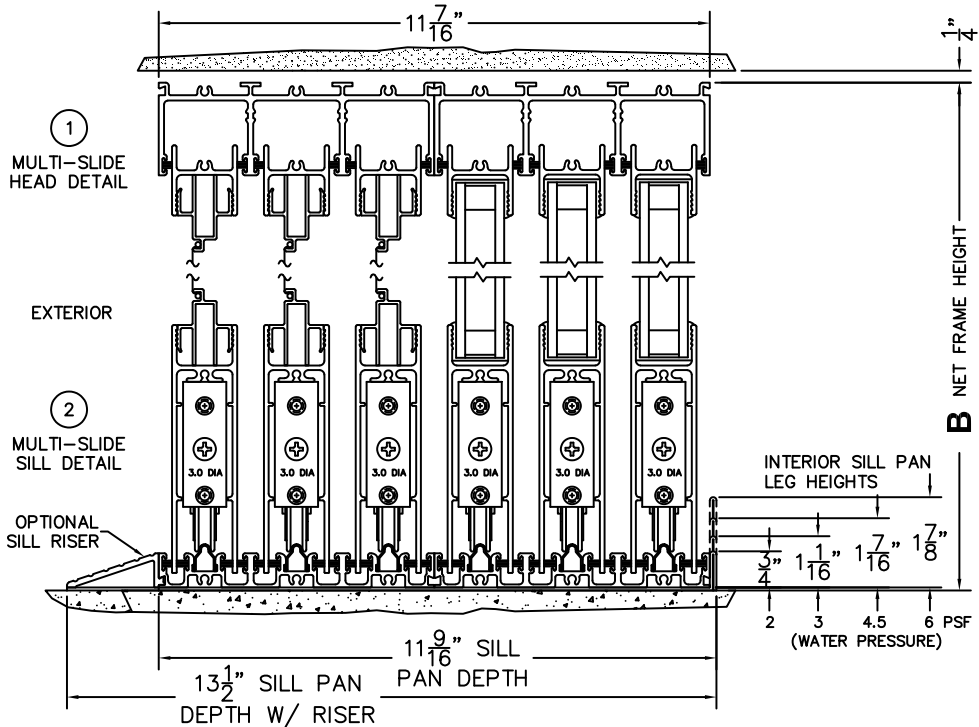

NOTES:

(USE RULER TO SCALE DIMENSIONS IN INCHES)

SCALE: 1/4

XXXIXXX DOOR SHOWN

FLEETWOOD
WINDOWS & DOORS
FleetwoodUSA.com

NORWOOD 3070EX M/S
WITH SCREENS
XXXIXXX STANDARD CONFIGURATION

ORDER NO.:

ITEM NO.:

(USE RULER TO SCALE DIMENSIONS IN INCHES)

SCALE: 1/4

- ③
LOCK JAMB
- ④
INTERLOCKERS
- ⑤
INTERLOCKERS
- ⑥
MEETING STILES
- ⑦
INTERLOCKERS
- ⑧
INTERLOCKERS
- ⑨
LOCK JAMB