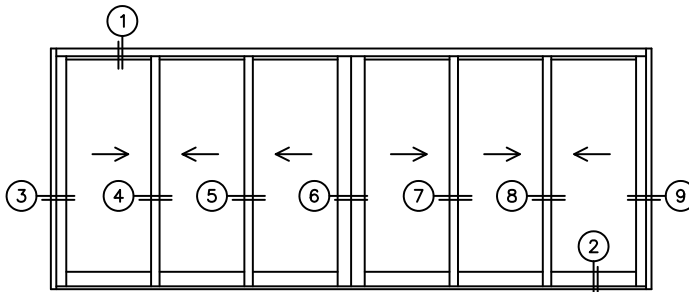

FLEETWOOD
WINDOWS & DOORS
FleetwoodUSA.com

NORWOOD 3070EX M/S
XXXIXXX STANDARD CONFIGURATION
WITH SCREENS

ORDER NO.:

ITEM NO.:

REQUIRED DEALER INFO.

A(NET FRAME WIDTH)

B(NET FRAME HEIGHT)

SILL PAN HEIGHT(INTERIOR LEG)
(3/4", 1-1/16", 1-7/16" OR 1-7/8")

NOTES:

(USE RULER TO SCALE DIMENSIONS IN INCHES)

SCALE: 1/4

XXXIXXX DOOR SHOWN

FLEETWOOD
WINDOWS & DOORS
FleetwoodUSA.com

NORWOOD 3070EX M/S
WITH SCREENS
XXXIXXX STANDARD CONFIGURATION

ORDER NO.:

ITEM NO.:

(USE RULER TO SCALE DIMENSIONS IN INCHES)

SCALE: 1/4

- ③
LOCK JAMB
- ④
INTERLOCKERS
- ⑤
INTERLOCKERS
- ⑥
MEETING STILES
- ⑦
INTERLOCKERS
- ⑧
INTERLOCKERS
- ⑨
LOCK JAMB