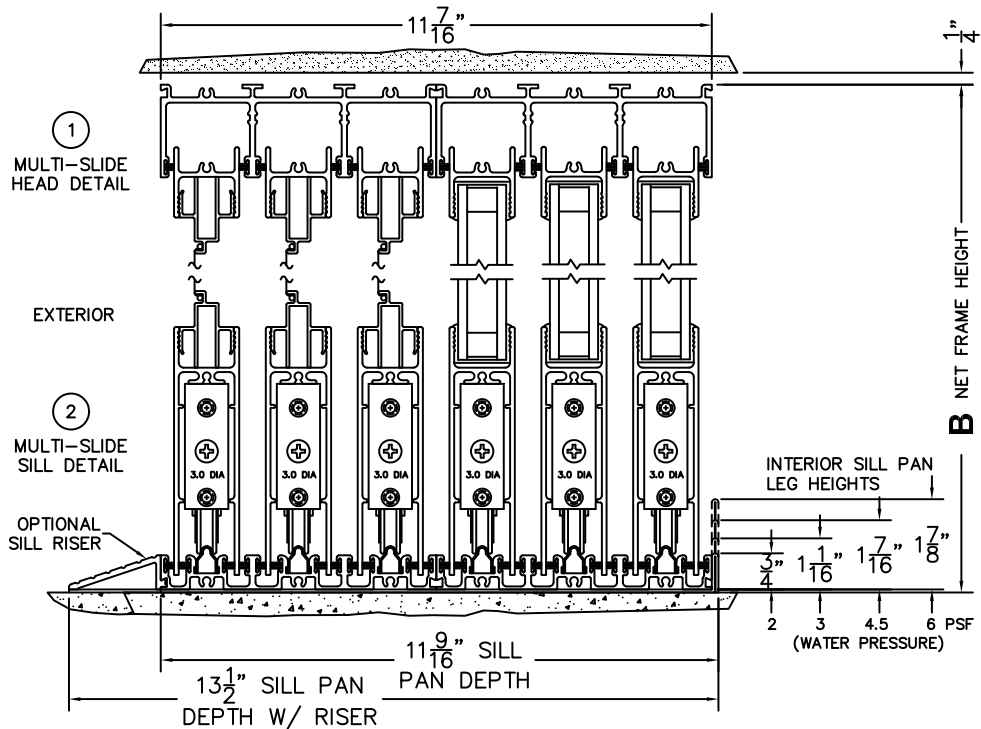

NOTES:

(USE RULER TO SCALE DIMENSIONS IN INCHES)

SCALE: 1/4

XXXIXXX DOOR SHOWN

FLEETWOOD
WINDOWS & DOORS
FleetwoodUSA.com

NORWOOD 3070EX M/S
WITH SCREENS
XXXIXXX STANDARD CONFIGURATION

ORDER NO.:

ITEM NO.:

(USE RULER TO SCALE DIMENSIONS IN INCHES)

SCALE: 1/4