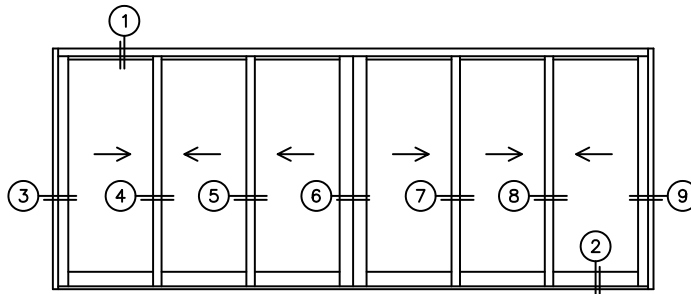

FLEETWOOD
WINDOWS & DOORS
FleetwoodUSA.com

NORWOOD 3070EX M/S
XXXIXXX STANDARD CONFIGURATION
WITH SCREENS

ORDER NO.:

ITEM NO.:

REQUIRED DEALER INFO.

A(NET FRAME WIDTH)

B(NET FRAME HEIGHT)

SILL PAN HEIGHT(INTERIOR LEG)
(3/4", 1-1/16", 1-7/16" OR 1-7/8")

NOTES:

(USE RULER TO SCALE DIMENSIONS IN INCHES)

SCALE: 1/4

XXXIXXX DOOR SHOWN

FLEETWOOD
WINDOWS & DOORS
FleetwoodUSA.com

NORWOOD 3070EX M/S
WITH SCREENS
XXXIXXX STANDARD CONFIGURATION

ORDER NO.:

ITEM NO.:

(USE RULER TO SCALE DIMENSIONS IN INCHES)

SCALE: 1/4