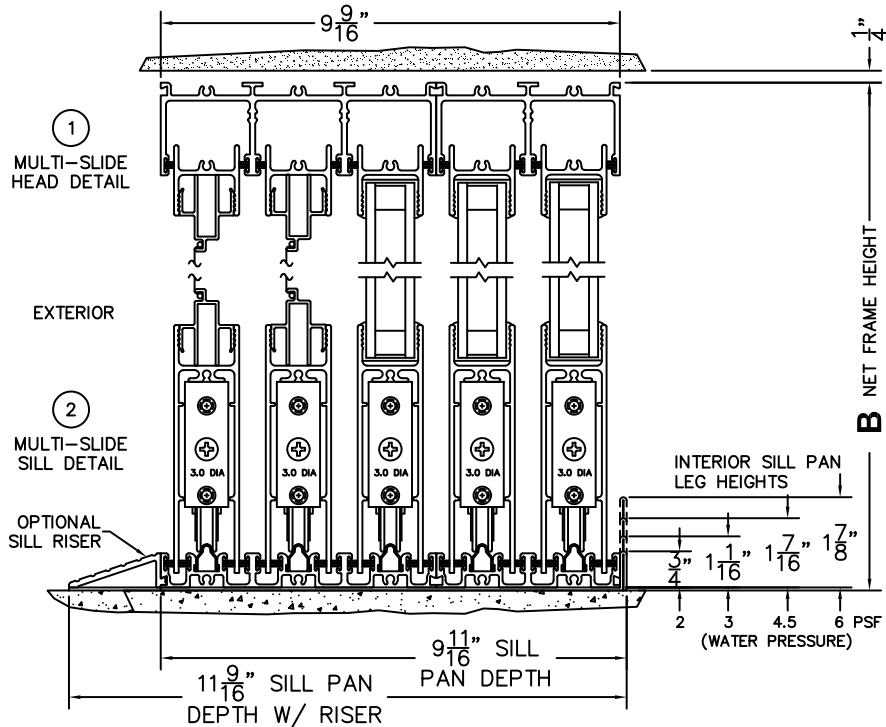

NOTES:

(USE RULER TO SCALE DIMENSIONS IN INCHES)

SCALE: 1/4

XXXIXXX DOOR SHOWN

FLEETWOOD
WINDOWS & DOORS
FleetwoodUSA.com

NORWOOD 3070EX M/S
WITH SCREENS
XXXIXXX STANDARD CONFIGURATION

ORDER NO.:

ITEM NO.:

(USE RULER TO SCALE DIMENSIONS IN INCHES)

SCALE: 1/4