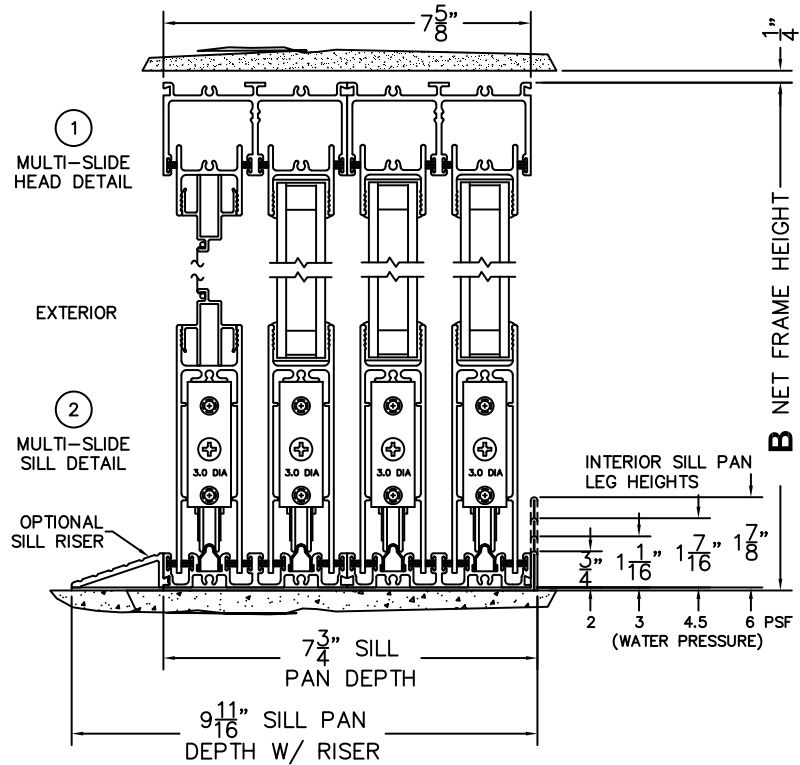

SILL PAN HEIGHT (INTERIOR LEG)  
(3/4", 1-1/16", 1-7/16" OR 1-7/8")

NOTES:

(USE RULER TO SCALE DIMENSIONS IN INCHES)

SCALE: 1/4

XXXIXXX DOOR SHOWN

**FLEETWOOD**  
WINDOWS & DOORS  
FleetwoodUSA.com

**NORWOOD 3070EX M/S**  
WITH SCREENS  
XXXIXX STANDARD CONFIGURATION

ORDER NO.:

ITEM NO.:

(USE RULER TO SCALE DIMENSIONS IN INCHES)

SCALE: 1/4

③  
LOCK JAMB

④  
INTERLOCKERS

⑤  
INTERLOCKERS

⑥  
MEETING STILES