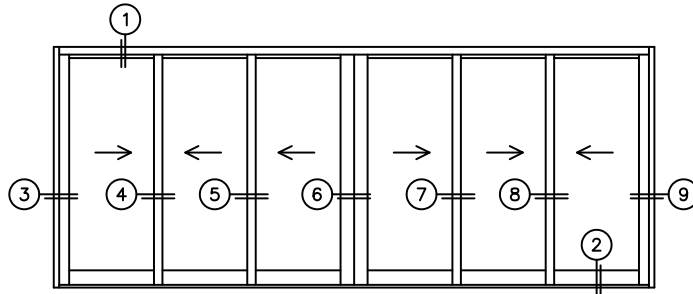

SILL PAN HEIGHT (INTERIOR LEG)  
(3/4", 1-1/16", 1-7/16" OR 1-7/8")

NOTES:

(USE RULER TO SCALE DIMENSIONS IN INCHES)

SCALE: 1/4

XXXIXXX DOOR SHOWN

**FLEETWOOD**  
WINDOWS & DOORS  
FleetwoodUSA.com

**NORWOOD 3070EX M/S**  
WITH SCREENS  
XXXIXX STANDARD CONFIGURATION

ORDER NO.:

ITEM NO.:

(USE RULER TO SCALE DIMENSIONS IN INCHES)

SCALE: 1/4

③  
LOCK JAMB

④  
INTERLOCKERS

⑤  
INTERLOCKERS

⑥  
MEETING STILES