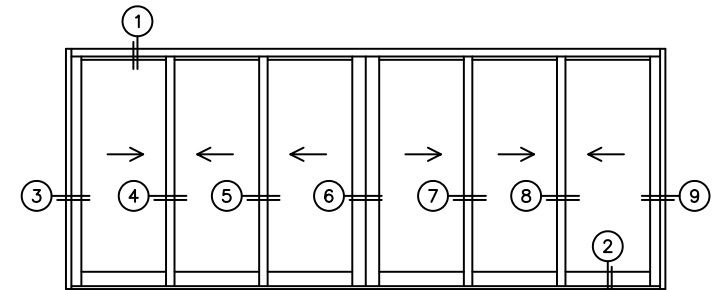

SILL PAN HEIGHT (INTERIOR LEG)
(3/4", 1-1/16", 1-7/16" OR 1-7/8")

NOTES:

(USE RULER TO SCALE DIMENSIONS IN INCHES)

SCALE: 1/4

XXXIXX DOOR SHOWN

3 LOCK JAMB

4 INTERLOCKERS

5 INTERLOCKERS

6 MEETING STILES

7 INTERLOCKERS

8 INTERLOCKERS

9 LOCK JAMB

FLUSH PULL HARDWARE WITH SECURITY LATCH

EXTERIOR

A NET FRAME WIDTH

OPTIONAL SILL RISER