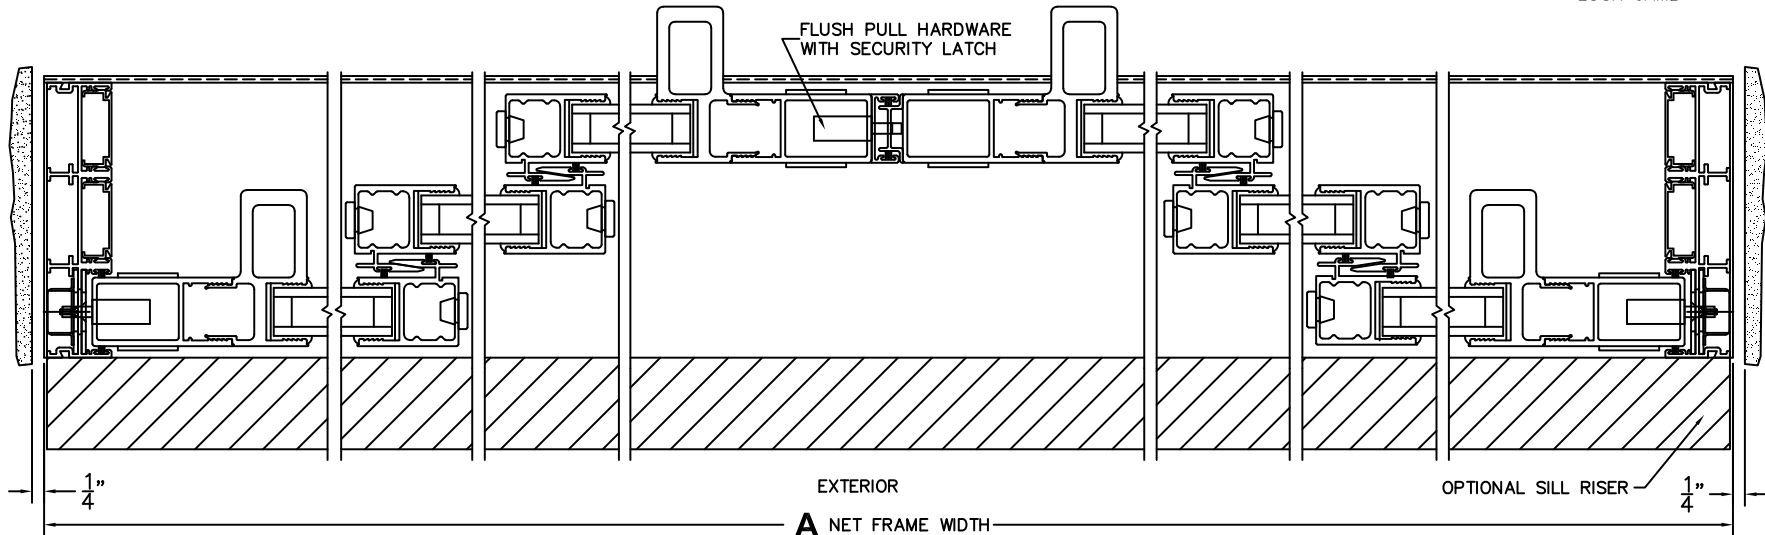

SILL PAN HEIGHT (INTERIOR LEG)
(3/4", 1-1/16", 1-7/16" OR 1-7/8")

NOTES:

(USE RULER TO SCALE DIMENSIONS IN INCHES)

SCALE: 1/4

XXXIXX DOOR SHOWN

3 LOCK JAMB

4 INTERLOCKERS

5 INTERLOCKERS

6 MEETING STILES

7 INTERLOCKERS

8 INTERLOCKERS

9 LOCK JAMB

FLUSH PULL HARDWARE WITH SECURITY LATCH

EXTERIOR

A NET FRAME WIDTH

OPTIONAL SILL RISER