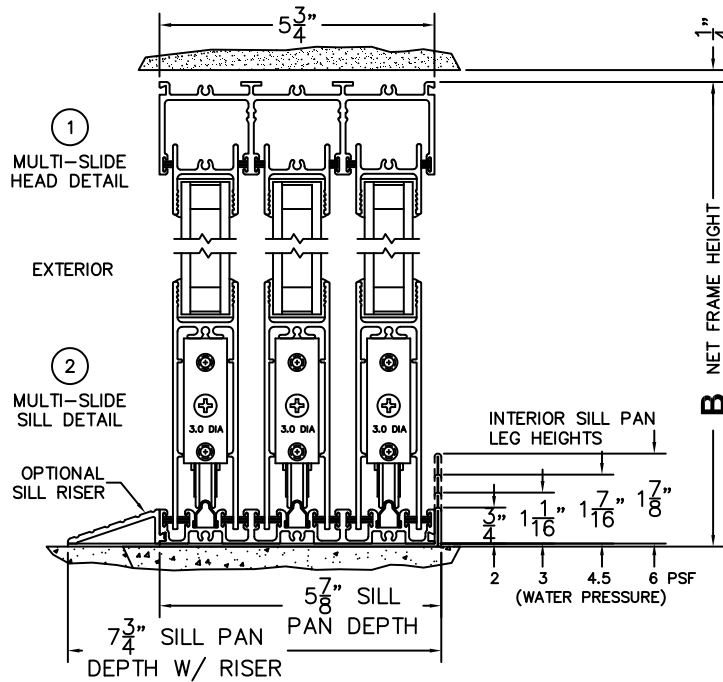

SILL PAN HEIGHT (INTERIOR LEG)
(3/4", 1-1/16", 1-7/16" OR 1-7/8")

NOTES:

(USE RULER TO SCALE DIMENSIONS IN INCHES)

SCALE: 1/4

XXXIXX DOOR SHOWN

3 LOCK JAMB

4 INTERLOCKERS

5 INTERLOCKERS

6 MEETING STILES

7 INTERLOCKERS

8 INTERLOCKERS

9 LOCK JAMB

FLUSH PULL HARDWARE WITH SECURITY LATCH

EXTERIOR

A NET FRAME WIDTH

OPTIONAL SILL RISER