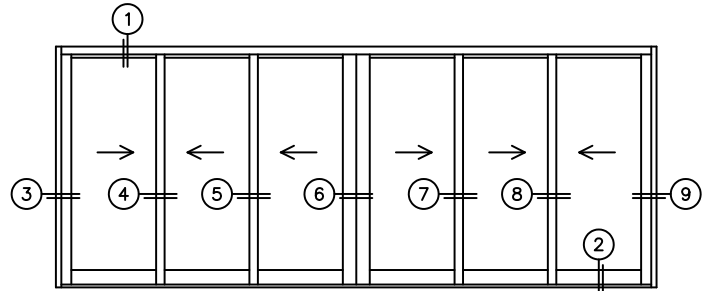

SILL PAN HEIGHT (INTERIOR LEG)  
(3/4", 1-1/16", 1-7/16" OR 1-7/8")

NOTES:

(USE RULER TO SCALE DIMENSIONS IN INCHES)

SCALE: 1/4

XXXIXXX DOOR SHOWN

- ③  
LOCK JAMB
- ④  
INTERLOCKERS
- ⑤  
INTERLOCKERS
- ⑥  
MEETING STILES
- ⑦  
INTERLOCKERS
- ⑧  
INTERLOCKERS
- ⑨  
LOCK JAMB