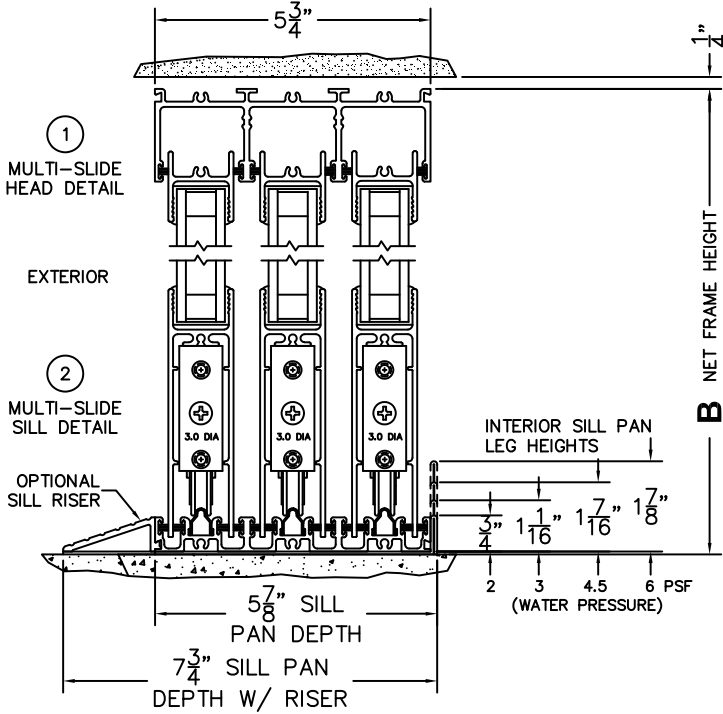

SILL PAN HEIGHT (INTERIOR LEG)  
(3/4", 1-1/16", 1-7/16" OR 1-7/8")

NOTES:

(USE RULER TO SCALE DIMENSIONS IN INCHES)

SCALE: 1/4

XXXIXXX DOOR SHOWN

- ③  
LOCK JAMB
- ④  
INTERLOCKERS
- ⑤  
INTERLOCKERS
- ⑥  
MEETING STILES
- ⑦  
INTERLOCKERS
- ⑧  
INTERLOCKERS
- ⑨  
LOCK JAMB