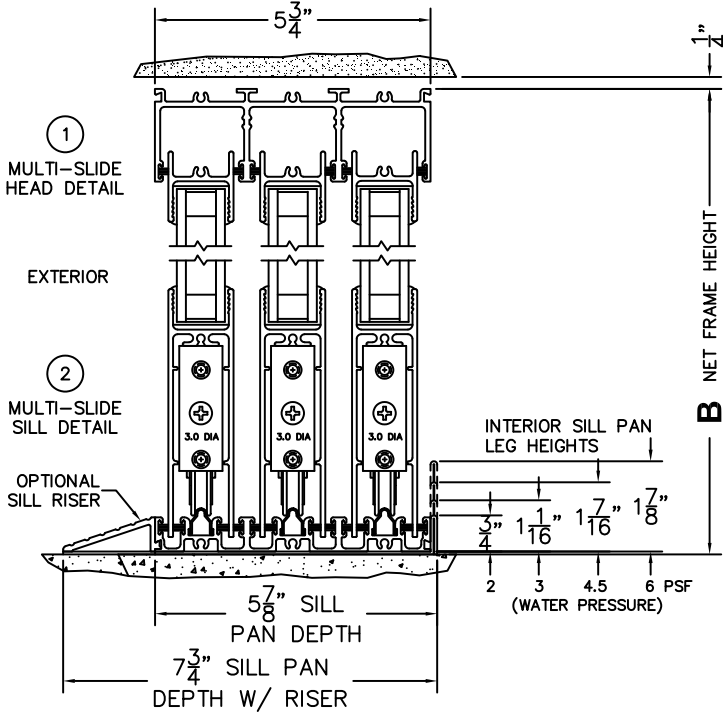

FLEETWOOD
WINDOWS & DOORS
FleetwoodUSA.com

NORWOOD 3070EX M/S
XXXIXXX CUSTOM CONFIGURATION
NO SCREENS

ORDER NO.:

ITEM NO.:

REQUIRED DEALER INFO.

A(NET FRAME WIDTH)

B(NET FRAME HEIGHT)

SILL PAN HEIGHT (INTERIOR LEG)
(3/4", 1-1/16", 1-7/16" OR 1-7/8")

NOTES:

(USE RULER TO SCALE DIMENSIONS IN INCHES)

SCALE: 1/4

XXXIXXX DOOR SHOWN

- ③
LOCK JAMB
- ④
INTERLOCKERS
- ⑤
INTERLOCKERS
- ⑥
MEETING STILES
- ⑦
INTERLOCKERS
- ⑧
INTERLOCKERS
- ⑨
LOCK JAMB