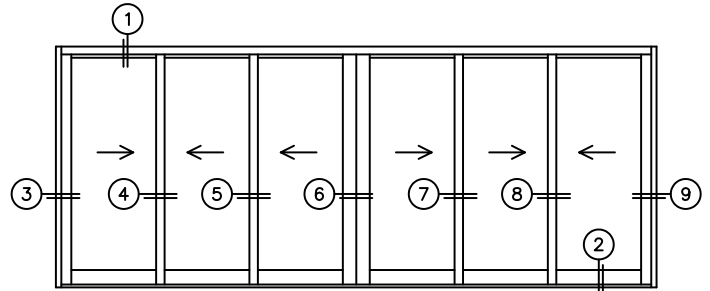

FLEETWOOD
WINDOWS & DOORS
FleetwoodUSA.com

NORWOOD 3070EX M/S
XXXIXXX CUSTOM CONFIGURATION
NO SCREENS

ORDER NO.:

ITEM NO.:

REQUIRED DEALER INFO.

A(NET FRAME WIDTH)

B(NET FRAME HEIGHT)

SILL PAN HEIGHT (INTERIOR LEG)
(3/4", 1-1/16", 1-7/16" OR 1-7/8")

NOTES:

(USE RULER TO SCALE DIMENSIONS IN INCHES)

SCALE: 1/4

XXXIXXX DOOR SHOWN

- ③
LOCK JAMB
- ④
INTERLOCKERS
- ⑤
INTERLOCKERS
- ⑥
MEETING STILES
- ⑦
INTERLOCKERS
- ⑧
INTERLOCKERS
- ⑨
LOCK JAMB