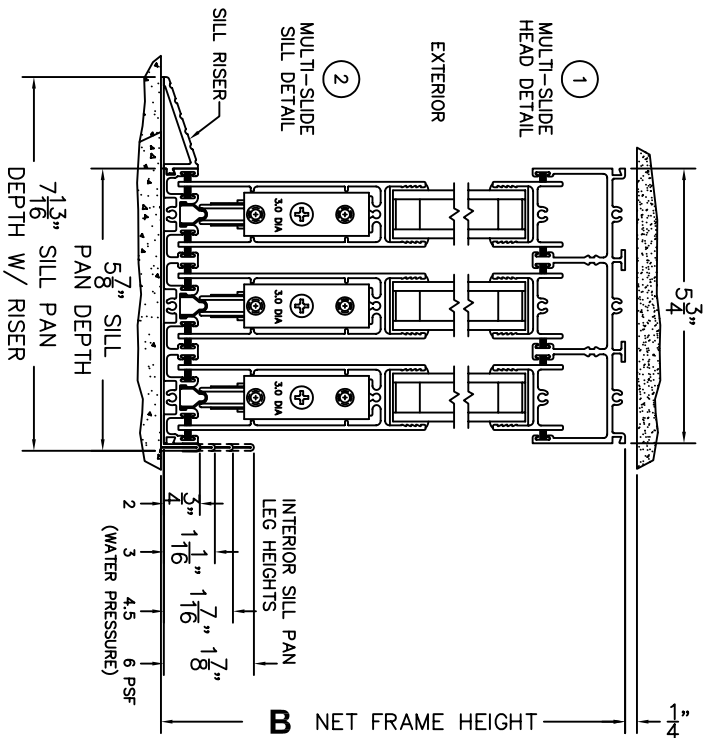

FLEETWOOD
WINDOWS & DOORS
FleetwoodUSA.com

NORWOOD 3070EX M/S
XXXXXX STANDARD CONFIGURATION
NO SCREENS

SCALE: 1/4

ORDER NO.:	REQUIRED DEALER INFO.
ITEM NO.:	
A (NET FRAME WIDTH)	
B (NET FRAME HEIGHT)	
SILL PAN HEIGHT (INTERIOR LEG) (3/4", -1-1/8", -1-7/8" OR 1-7/8")	