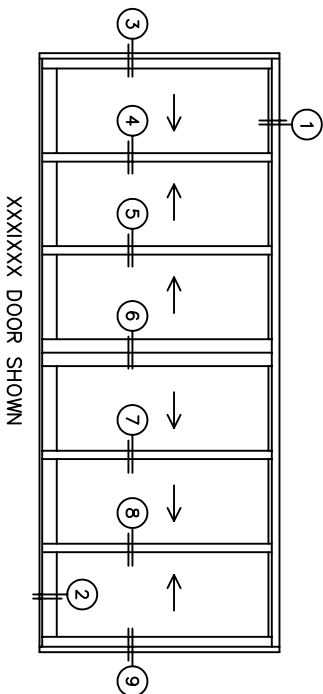

FLEETWOOD
WINDOWS & DOORS
FleetwoodUSA.com

NORWOOD 3070EX M/S
XXXXXX STANDARD CONFIGURATION
NO SCREENS

SCALE: 1/4

ORDER NO.:	REQUIRED DEALER INFO.
ITEM NO.:	
A (NET FRAME WIDTH)	
B (NET FRAME HEIGHT)	
SILL PAN HEIGHT (INTERIOR LEG) (3/4", -1-1/8", -1-7/8" OR 1-7/8")	