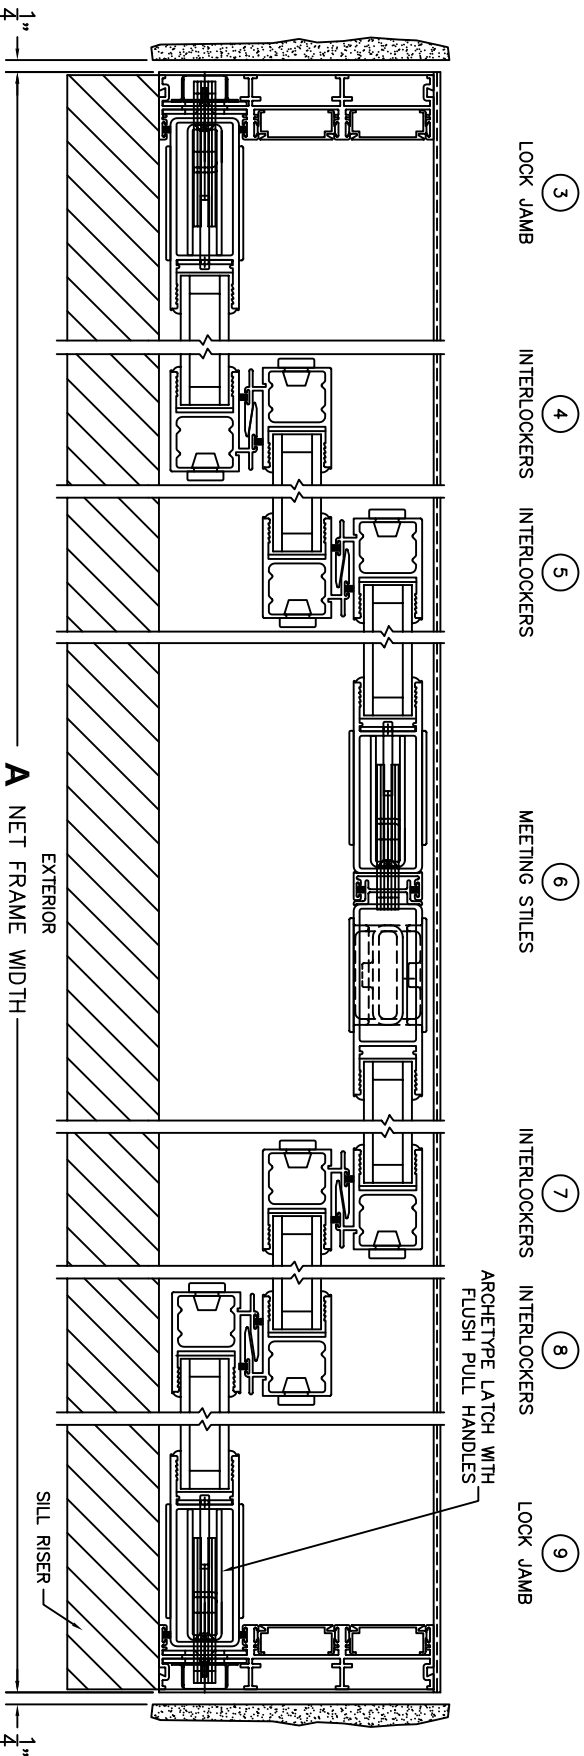

FLEETWOOD
WINDOWS & DOORS
FleetwoodUSA.com

NORWOOD 3070EX M/S
XXXXXX STANDARD CONFIGURATION
NO SCREENS

SCALE: 1/4

ORDER NO.:	REQUIRED DEALER INFO.
ITEM NO.:	
A (NET FRAME WIDTH)	
B (NET FRAME HEIGHT)	
SILL PAN HEIGHT (INTERIOR LEG) (3/4", -1-1/8", -1-7/8" OR 1-7/8")	